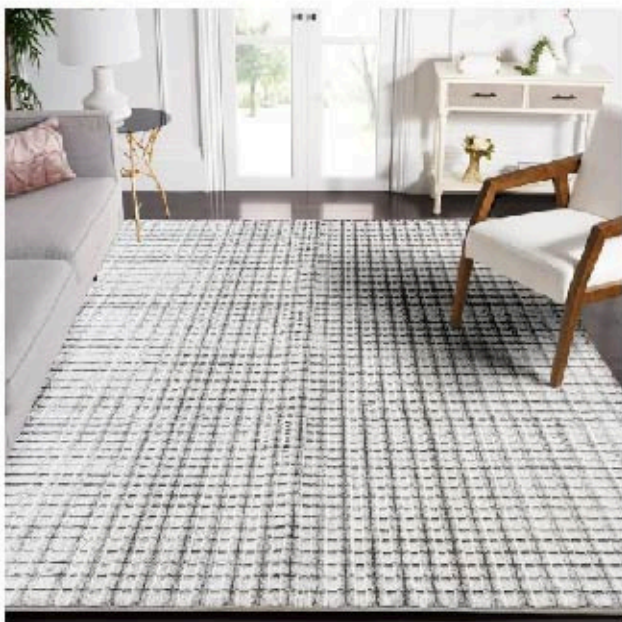

Item number: SFC-4
Fabric:
Upper: 400gsm Back printed and
cutted faux rabbit
Centre: 8mm foam
Bottom: PVC
Size:120*166cm/Customizable