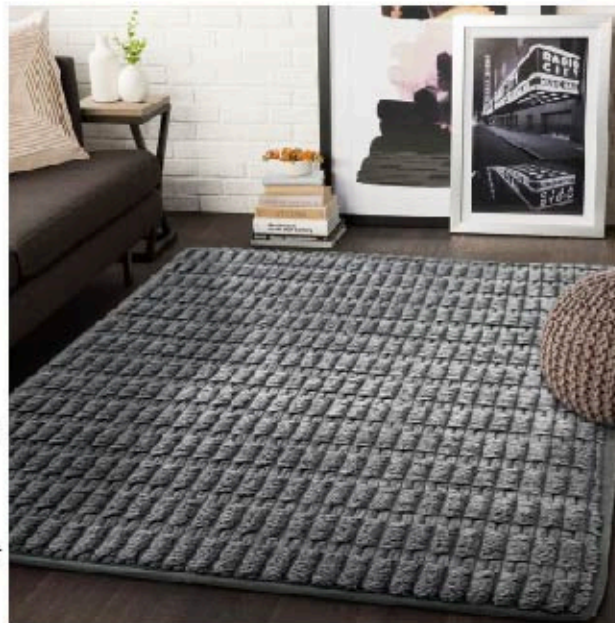

Item number: HR23BR0002A-1
Fabric:
Upper: Jindi 2.5 strips of corn
kernel corduroy 280g, door
width 1.9M
Centre: 10mm thick ordinary
sponge
Bottom: Dotted plastic fabric+color
binding
Size:80*50cm/Customizable