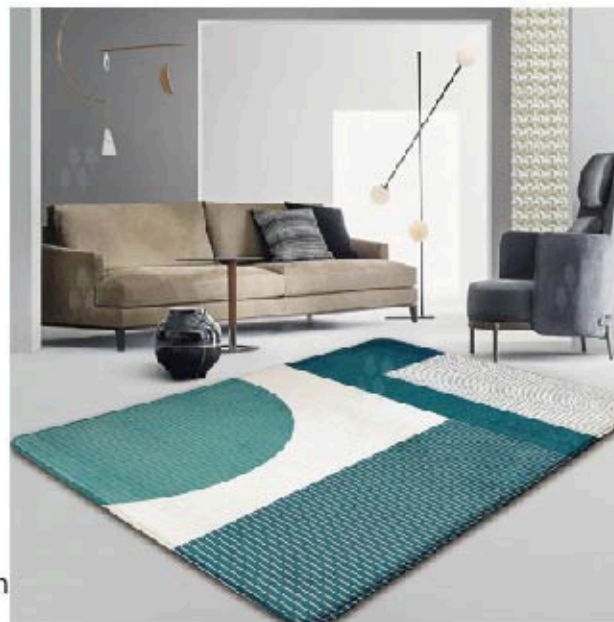

Item number: HR23BM0014A
Fabric:
Upper: 200g/m² Bleached flannel
Centre: 10mm thick low elasticity
and dust-free sponge
Bottom: Snowflake dot plastic cloth
Size: 80*120cm/Customizable