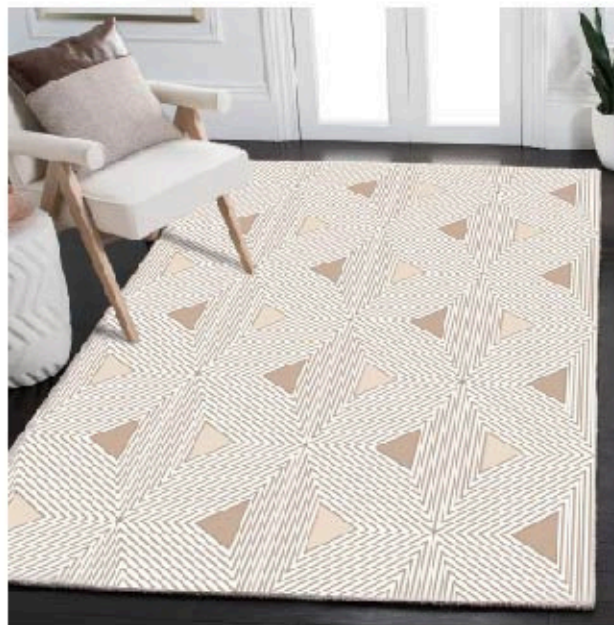

Item number: HRD230276
Fabric:
Upper: 500g/m² bleached white
imitation cashmere
Centre: not have
Bottom: 700g/m² Coffee colored
non-woven fabric
+dense white dot plastic
Size:80*120cm/Customizable