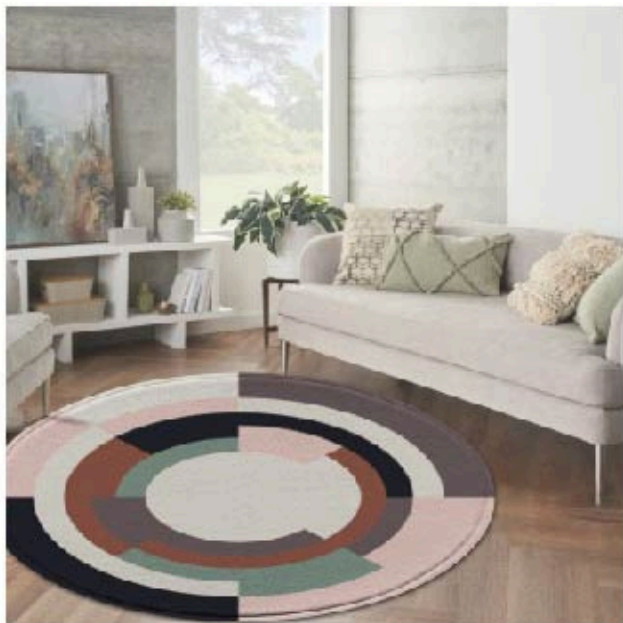

Item number: HRD230262
Fabric:
Upper: 220g/m² Bleached flannel
Centre: 10mm low elasticity and
dust-free sponge
Bottom: 200g black non-woven
fabric
Size:80*120cm/Customizable

Item number: HRD230263
Fabric:
Upper: 220g/m² Bleached flannel
Centre: 10mm low elasticity and
dust-free sponge
Bottom: 200g black non-woven
fabric
Size:80*120cm/Customizable

Item number: HRD230264
Fabric:
Upper: 220g/m² Bleached flannel
Centre: 10mm low elasticity and
dust-free sponge
Bottom: 200g black non-woven
fabric
Size:80*120cm/Customizable

Item number: HRD230265
Fabric:
Upper: 220g/m² Bleached flannel
Centre: 10mm low elasticity and
dust-free sponge
Bottom: 200g black non-woven
fabric
Size:80*120cm/Customizable