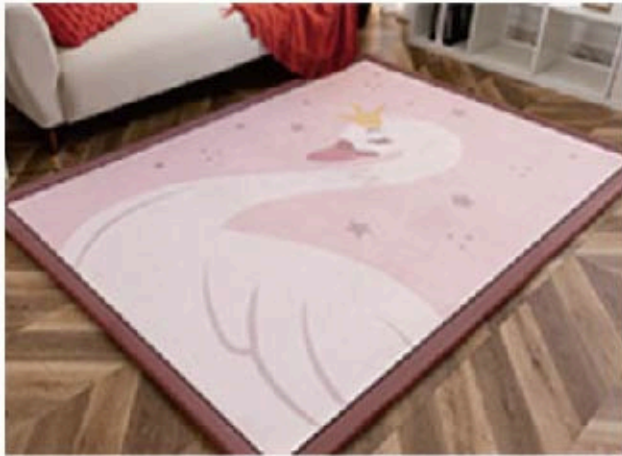

SWAN PRINT
-PINK