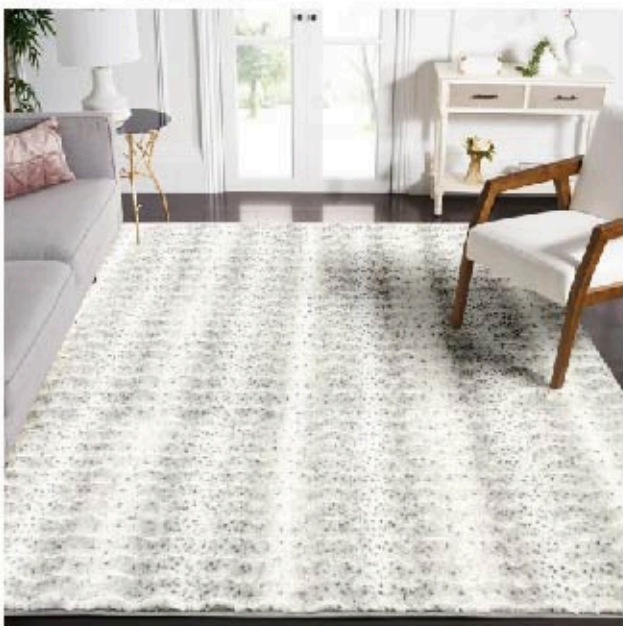

FAUX RABBIT FUR CARPET

Item number: SFC-7

Fabric:

Upper: 410gsm Brushed & printed
faux rabbit

Centre: 8mm foam

Bottom: PVC

Size:120*166cm/Customizable