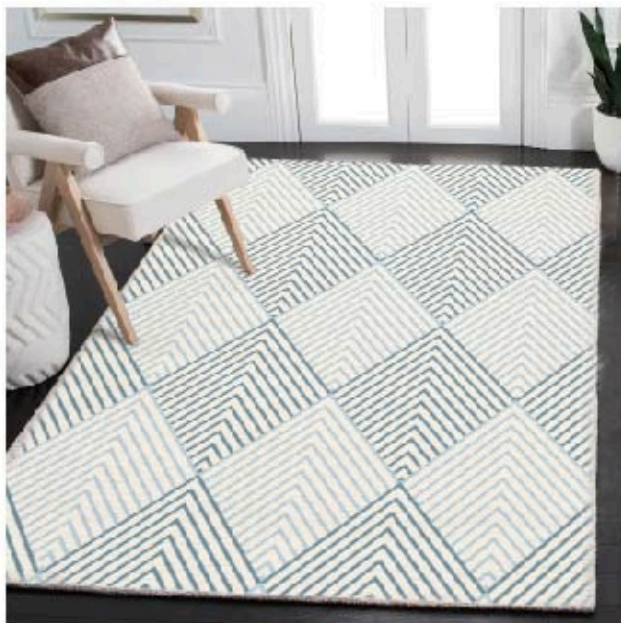

Item number: HRD230278
Fabric:
Upper: 220g/m² Bleached flannel
Centre: 10mm low elasticity and
dust-free sponge
Bottom: 200g black non-woven
fabric
Size:80*120cm/Customizable

Item number: HRD230279
Fabric:
Upper: 220g/m² Bleached flannel
Centre: 10mm low elasticity and
dust-free sponge
Bottom: 200g black non-woven
fabric
Size:80*120cm/Customizable

Item number: HRD230280
Fabric:
Upper: 220g/m² Bleached flannel
Centre: 10mm low elasticity and
dust-free sponge
Bottom: 200g black non-woven
fabric
Size:80*120cm/Customizable

Item number: HRD230281
Fabric:
Upper: 220g/m² Bleached flannel
Centre: 10mm low elasticity and
dust-free sponge
Bottom: 200g black non-woven
fabric
Size:80*120cm/Customizable