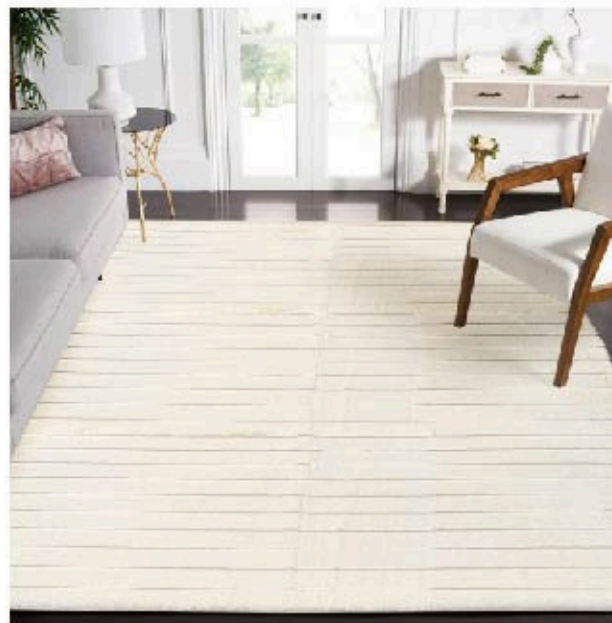

Item number: SFC-3
Fabric:
Upper: 500gsm Cutting faux
rabbit
Centre: 8mm foam
Bottom: PVC
Size:120*166cm/Customizable