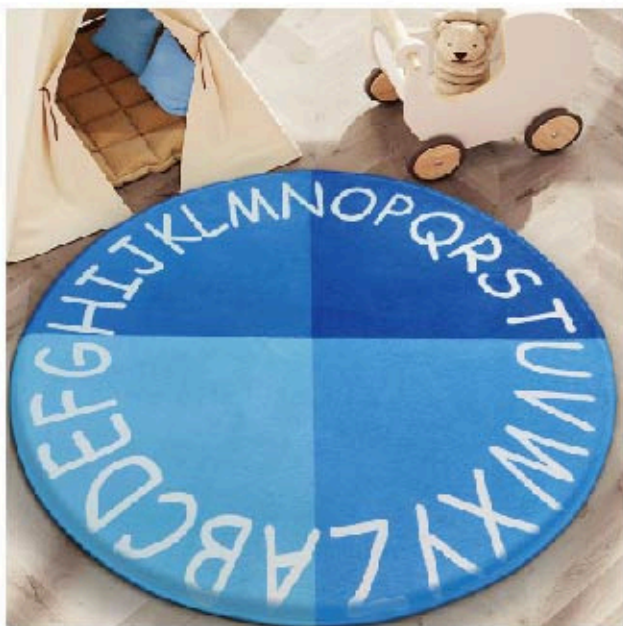

www.aolisting.com

ALFOMBRAS

KIDS RUG

Children's carpet is a floor mat specially designed for children, providing a comfortable and safe environment. There are various materials and styles of carpets on the market, and parents need to choose according to their children's age, activity habits, and decoration style. When choosing, it is important to consider practicality, durability, children's preferences, and safety.