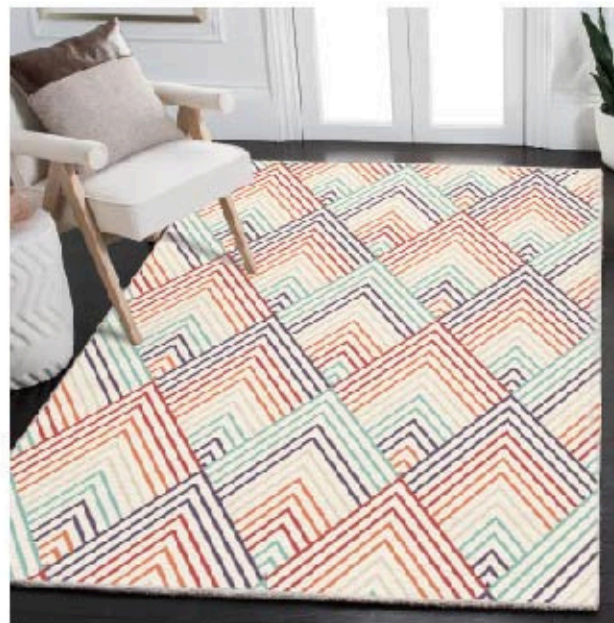

Item number: HRD230280
Fabric:
Upper: 220g/m² Bleached flannel
Centre: 10mm low elasticity and
dust-free sponge
Bottom: 200g black non-woven
fabric
Size:80*120cm/Customizable