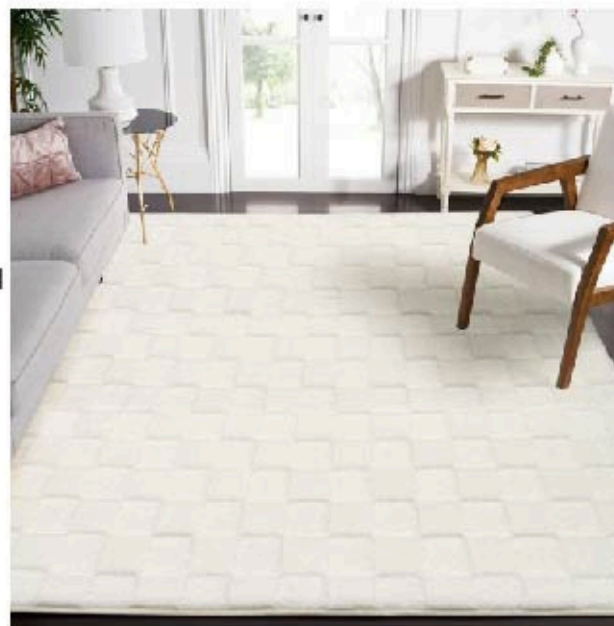

FAUX RABBIT FUR CARPET

Item number: SFC-7

Fabric:

Upper: 410gsm Brushed & printed
faux rabbit

Centre: 8mm foam

Bottom: PVC

Size:120*166cm/Customizable

Item number: SFC-8