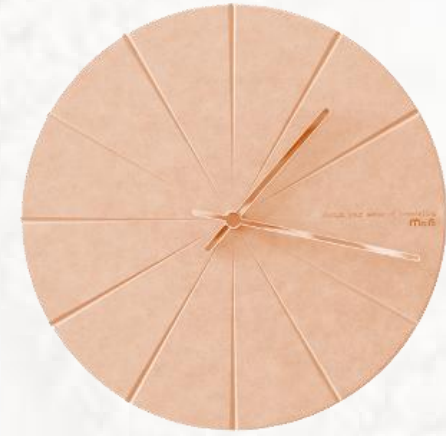

😊 Pt. 1 Cushions

Item No.: TH-136F/OR
Available Size:
45×45cm (in stock)

Front: 490gsm jacquard chenille
Back: 210gsm solid velvet
Composition: 100% Polyester