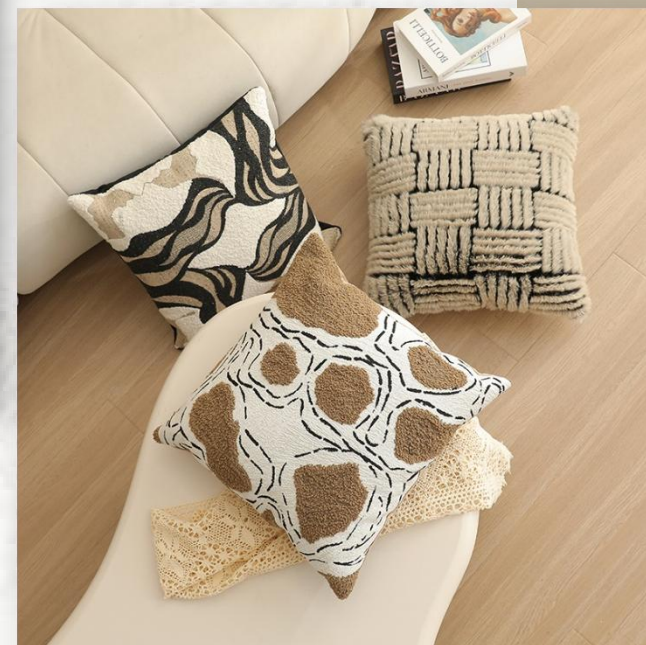

😊 Pt. 1 Cushions

Item No.: MR-YD1667KB

Available Size:
45×45cm (in stock)

Front: 540gsm jacquard fabric
Back: 190gsm faux suede
Composition: 100% Polyester