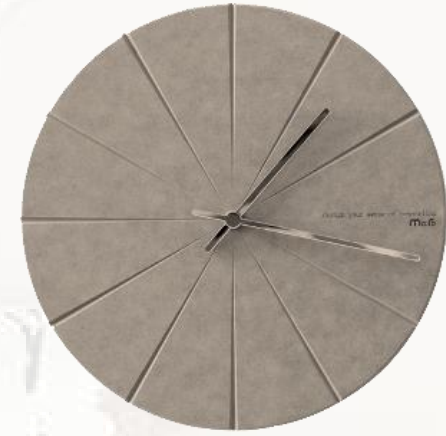

😊 Pt. 1 Cushions

Item No.: TH-SM3972

Available Size:
45×45cm (in stock)

Front: 720gsm jacquard fabric

Back: 210gsm solid velvet

Composition: 100% Polyester