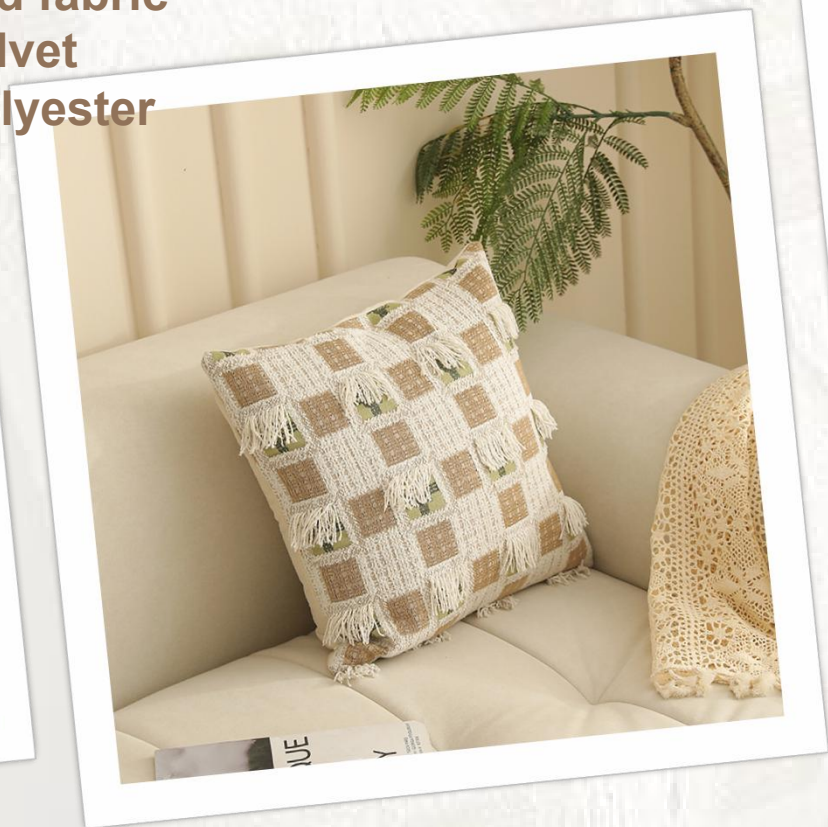

Back: 210gsm solid velvet(100% Polyester)

Pt. 1 Cushions

Item No.: TH-SMJ3616-2A

Available Size:
45×45cm (in stock)

Front: 650gsm jacquard fabric

Back: 210gsm solid velvet

Composition: 100% Polyester

Item No.: TH-X2077