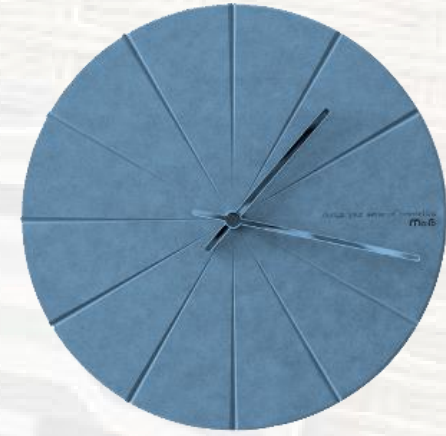

😊 Pt. 1 Cushions

Item No.: TH-Y243A
Available Size:
45×45cm (in stock)

Front: 390gsm chenille jacquard fabric
Back: 210gsm solid velvet
Composition: 100% Polyester