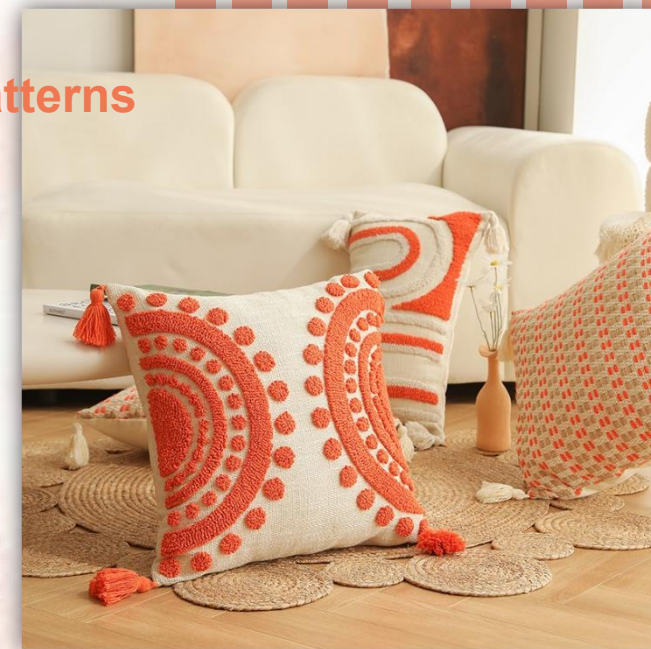

Item No.: QR-Semi Sun

Available Size:

45×45cm (in stock)

Front: 260gsm slubbed fabric with tufted patterns

Back: 230gsm canvas

Composition: 100% Polyester

😊 Pt. 1 Cushions

😊 Pt. 1 Cushions