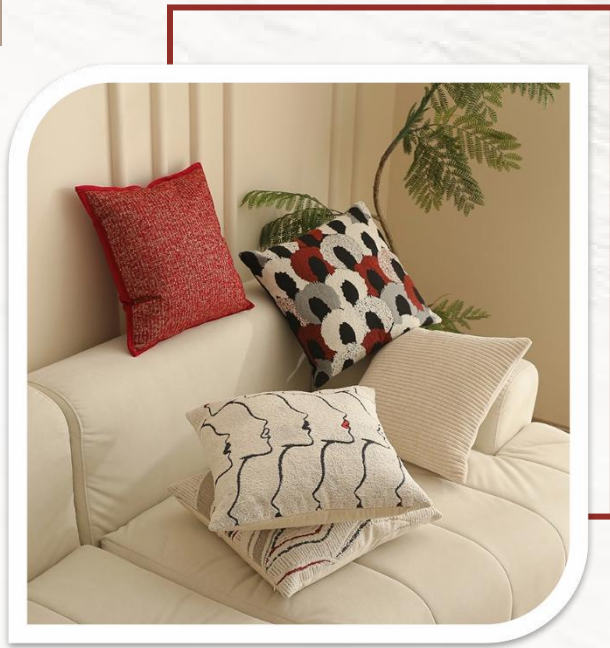

😊 Pt. 1 Cushions

Item No.: TH-H30058

Available Size:

45×45cm (in stock)

Front: 375gsm jacquard fabric

Back: 210gsm solid velvet

Composition: 100% Polyester