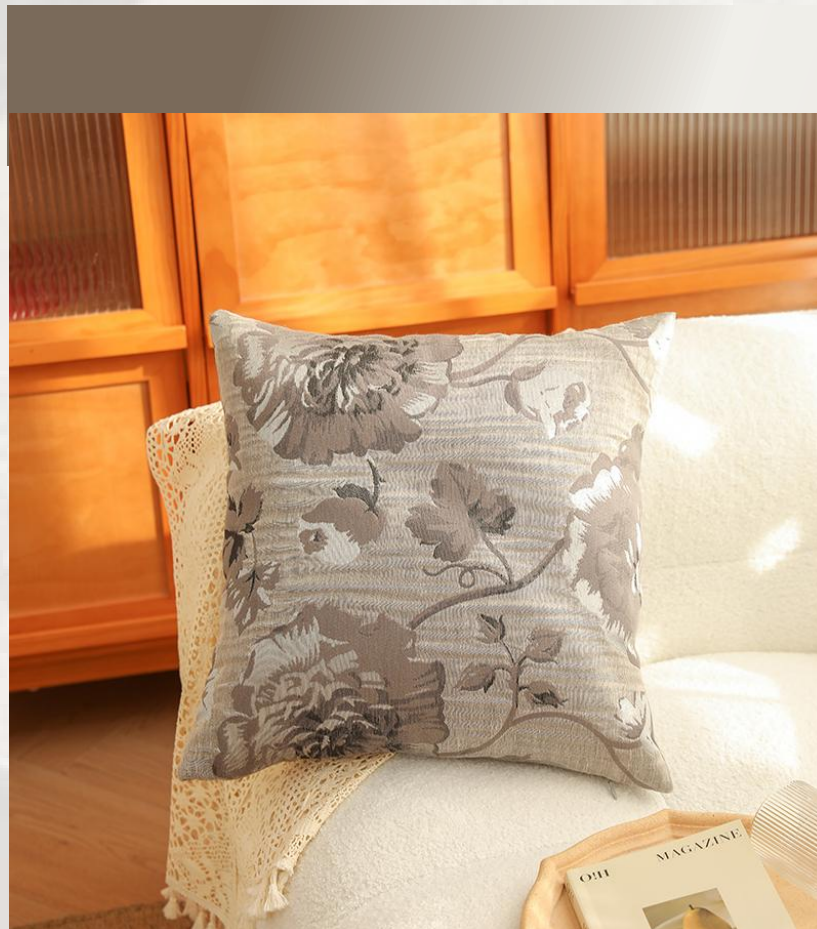

😊 Pt. 1 Cushions

Item No.: TH-SL41213

Available Size:

45×45cm (in stock)

Front: 365g/m silky jacquard fabric
(100% Polyester)

Back: 280gsm solid silky fabric
(60% Cotton+40% Polyester)