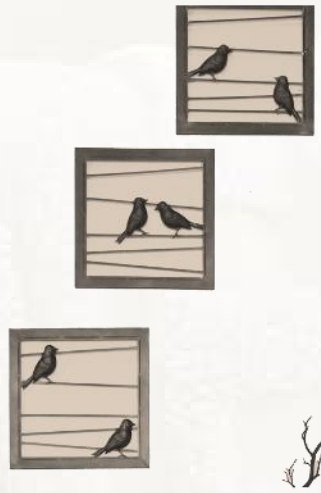

Composition: 100% Polyester

😊 Pt. 1 Cushions

Item No.: QR-WELL BEING

Available Size:

45 × 45cm (in stock)

Front: 260gsm chenille with tufted patterns

Back: 260gsm chenille

Composition: 100% Polyester