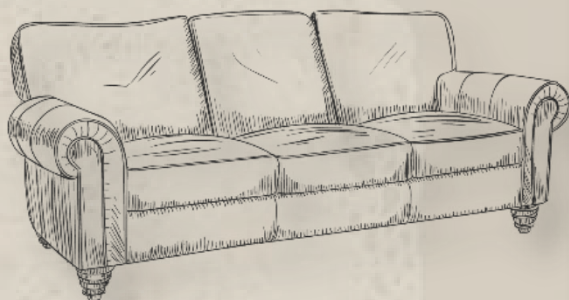

Composition: 100% Polyester

😊 Pt. 1 Cushions

Item No.: TH-SM3800

Available Size:

45×45cm (in stock)

Front: 1150gsm jacquard fabric

Back: 210gsm solid velvet

Composition: 100% Polyester