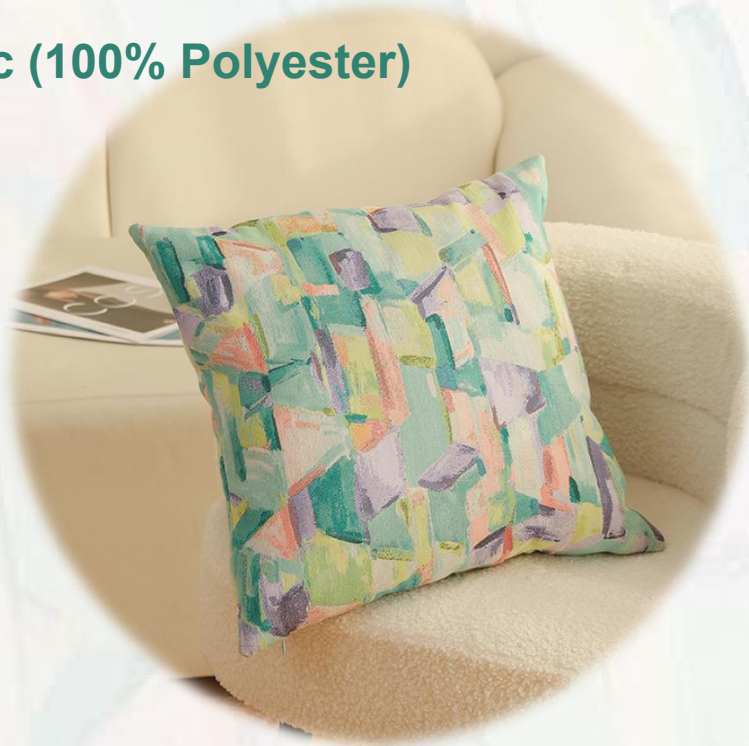

Pt. 1 Cushions

Item No.: TH-X4010

Available Size:

30×50cm (customizable)

45×45cm (in stock)

Front: 490gsm jacquard fabric (100% Polyester)

Back: 230gsm cotton canvas
(100% Cotton)