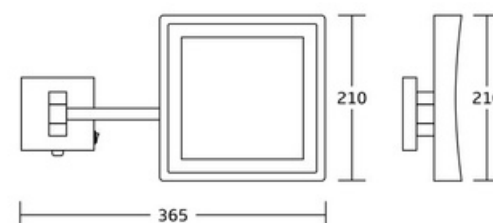

Face-painting Mirror

WT-1076
Face-painting Mirror
Material:Brass+SS 304
Size:270x310x35mm

WT-1096
Face-painting Mirror
Material:Brass+SS 304
Size:218x304mm

WT-1145
Face-painting Mirror
Material:Brass+SS 304
Size:153x335x125mm

WT-1087
Face-painting Mirror
Material:Brass+SS 304
Size:480x357x60mm

WT-1092
Face-painting Mirror
Material:Brass+SS 304
Size:375x220mm

Face-painting Mirror