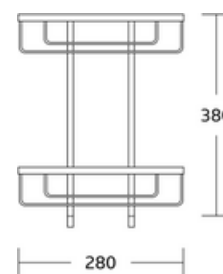

WT-345D
Double Corner Basket
Material: Brass
Size: 255x390x150mm

WT-508
Single Corner Basket
Material: Brass
Size: 280x70x120mm

WT-508D
Double Corner Basket
Material: Brass
Size: 280x380x120mm

Corner Basket

WT-512
Single Corner Basket
Material: Brass
Size: 190x60x190mm

WT-512D
Double Corner Basket
Material: Brass
Size: 190x380x190mm

WT-512T
Triple Corner Basket
Material: Brass
Size: 190x565x190mm

Corner Basket

WT-526
Single Corner Basket
Material: Brass
Size: 280x80x120mm

WT-526D
Double Corner Basket
Material: Brass
Size: 280x390x120mm

WT-534
Corner Shelf
Material: Brass
Size: 490x100x176mm

Corner Basket

WT-823
Single Corner Basket
Material: Brass
Size: 280x70x120mm

WT-823D
Double Corner Basket
Material: Brass
Size: 280x380x120mm

WT-34512
Single Corner Basket
Material: Brass
Size: 300x62x210mm

WT-34512D
Double Corner Basket
Material: Brass
Size: 300x400x210mm

Corner Basket