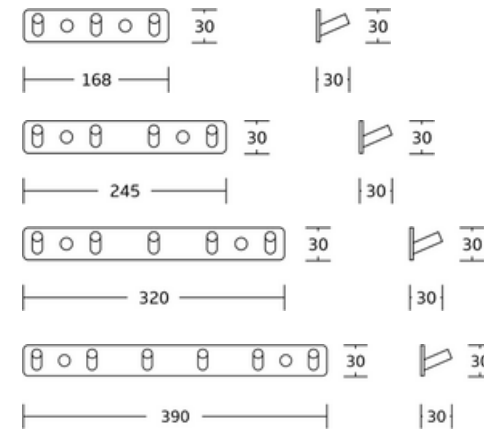

Basic Hooks

WT-5153
Hooks
Material:SS+Zinc Alloy
Size:180/240/300/360x40x40mm

WT-6053
Hooks
Material:SS+Zinc Alloy
Size:175/230/400/470x45x35mm

WT-6153
Hooks
Material:SS+Zinc Alloy
Size:360/440/520x60x40mm

Basic Hooks

WT-7103
Hooks
Material:SS+Zinc Alloy
Size:180/240/300/360x40x40mm

WT-915
Hooks
Material:Brass
Size:160/220/285/350x25x38mm

WT-916
Hooks
Material:Brass
Size:190/270/350/430x18x40mm

Basic Hooks

WT-917
Hooks
Material:Brass
Size:165/240/315/390x30x30mm

WT-918
Hooks
Material:Brass
Size:17x17x30mm

WT-921
Hooks
Material:Brass
Size:250/320x32x25mm

WT-919
Hooks
Material:Brass
Size:168/245/320/390x30x30mm

Basic Hooks

WT-922
Hooks
Material: Brass
Size: 250/250x32x25mm