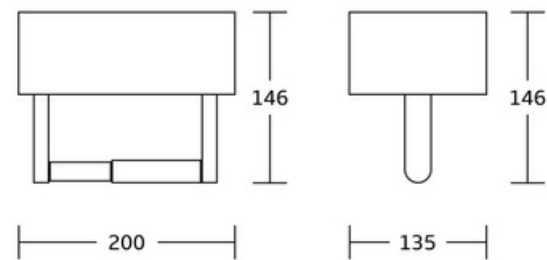

Toilet Paper & Roll Holder

Sh01
Toilet Paper & Roll Holder
Material:Stainless Steel 304
Size:170x170x535mm

Sh02
Toilet Paper & Roll Holder
Material:Stainless Steel 304
Size:280x165x330mm

WT-1120
Toilet Paper & Roll Holder
Material:Stainless Steel 304
Size:200x135x146mm