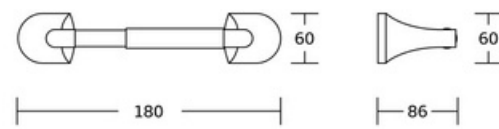

19724
Single towel bar
Material: Zinc alloy
Size: 669x60x86mm

19835
Robe hook
Material: Zinc alloy
Size: 64x74x83mm

19832
Towel ring
Material: Zinc alloy
Size: 160x180x83mm

19833B
Toilet paper holder
Material: Zinc alloy
Size: 180x125x83mm