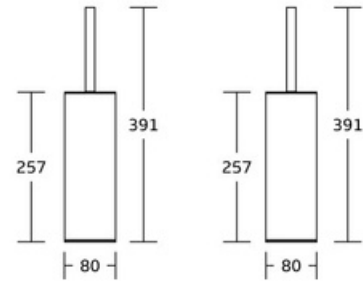

WT-771
Toilet brush holder
Material:Aluminium
Size:257x80x395mm