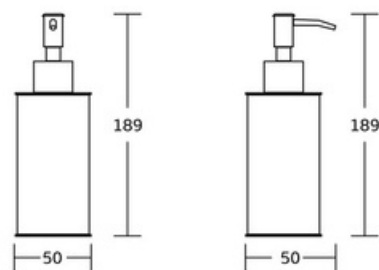

Soap Dispenser

WT-621
Soap Dispenser
Material:Stainless Steel
Size:50x189mm

WT-622
Soap Dispenser
Material:Stainless Steel
Size:50x189mm

WT-627
Soap Dispenser
Material:Stainless Steel
Size:50x189mm

Soap Dispenser

WT-628
Soap Dispenser
Material:Stainless Steel
Size:50x189mm

WT-625
Soap Dispenser
Material:Aluminium
Size:70x170mm

WT-626
Soap Dispenser
Material:Aluminium
Size:90x170mm

COMFORTABLE
AND ENDURABLE

TISSUE BOX SERIES