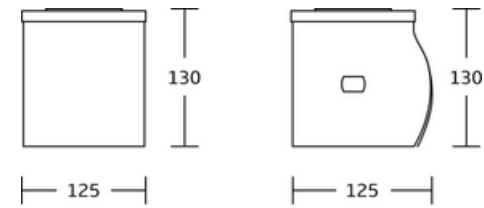

Toilet Paper & Roll Holder

WT-6601
Toilet Paper & Roll Holder
Material:Stainless Steel 304
Size:125x120x125mm

WT-6602
Toilet Paper & Roll Holder
Material:Stainless Steel 304
Size:125x130x125mm

WT-6609
Toilet Paper & Roll Holder
Material:Stainless Steel 304
Size:300x160x55mm

WT-6614
Toilet Paper & Roll Holder
Material:Stainless Steel 304
Size:130x65x110mm

WT-6618
Toilet Paper & Roll Holder
Material:Stainless Steel 304
Size:125x130x125mm

Toilet Paper & Roll Holder

WT-8801
Toilet Paper & Roll Holder
Material:Stainless Steel 304
Size:185x260x75mm

WT-8802
Toilet Paper & Roll Holder
Material:Stainless Steel 304
Size:280x255x100mm

WT-8803
Toilet Paper & Roll Holder
Material:Stainless Steel 304
Size:230x260x75mm

WT-8805
Toilet Paper & Roll Holder
Material:Stainless Steel 304
Size:250x260x115mm

WT-8806
Toilet Paper & Roll Holder
Material:Stainless Steel 304
Size:270x260x125mm