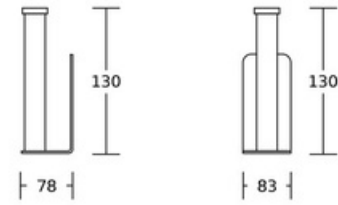

Sh02
Toilet Paper & Roll Holder
Material:Stainless Steel 304
Size:280x165x330mm

WT-1120
Toilet Paper & Roll Holder
Material:Stainless Steel 304
Size:200x135x146mm

Toilet Paper & Roll Holder

WT-1198
Toilet Paper & Roll Holder
Material:Stainless Steel 304
Size:78x130x83mm