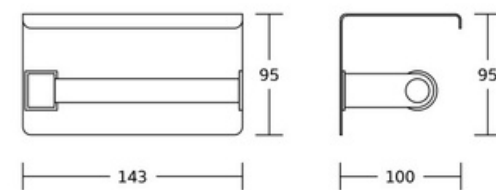

WT-1197
Toilet Paper & Roll Holder
Material:Stainless Steel 304
Size:143x95x100mm