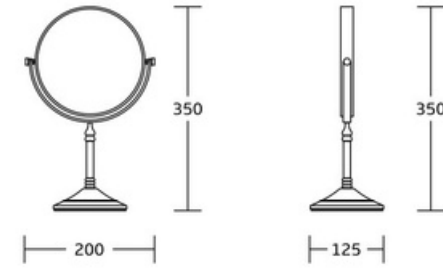

WT-1072
Face-painting Mirror
Material:Brass+SS 304
Size:200x350x125mm