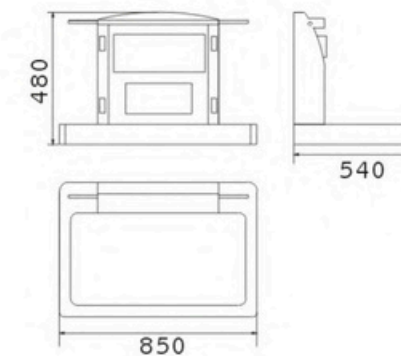

11W001
 婴儿护理座椅
 Baby nursing chair
 310 x 510 x 140

11W005
 婴儿护理座椅
 Baby nursing chair
 310 x 510 x 140

11W002
 婴儿护理台
 Baby nursing surface

11W003
 婴儿护理台
 Baby nursing surface

11W004
 婴儿护理台
 Baby nursing surface