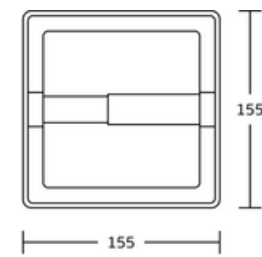

WT-881
Toilet brush holder
Material:Aluminium
Size:170x88x460mm

WT-882
Toilet brush holder
Material:Aluminium
Size:115x88x402mm

Toilet Paper & Roll Holder

Sh01
Toilet Paper & Roll Holder
Material:Stainless Steel 304
Size:170x170x535mm

Sh02
Toilet Paper & Roll Holder
Material:Stainless Steel 304
Size:280x165x330mm

WT-1120
Toilet Paper & Roll Holder
Material:Stainless Steel 304
Size:200x135x146mm

Toilet Paper & Roll Holder

WT-1198
Toilet Paper & Roll Holder
Material:Stainless Steel 304
Size:78x130x83mm

WT-1199
Toilet Paper & Roll Holder
Material:Stainless Steel 304
Size:78x130x83mm

WT-1196
Toilet Paper & Roll Holder
Material:Stainless Steel 304
Size:270x95x100mm

WT-1197
Toilet Paper & Roll Holder
Material:Stainless Steel 304
Size:143x95x100mm

Toilet Paper & Roll Holder

WT-6629
Toilet Paper & Roll Holder
Material:Stainless Steel 304
Size:180x70x94mm

WT-6709
Toilet Paper & Roll Holder
Material:Stainless Steel 304
Size:155x155x90mm

WT-6610
Toilet Paper & Roll Holder
Material:Stainless Steel 304
Size:130x75x115mm