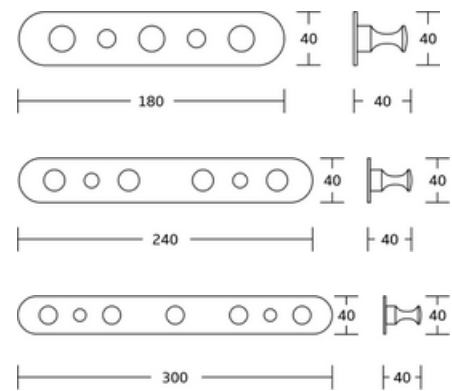

WT-20335-4
4 Hooks
Material:SS+Zinc Alloy
Size:210x50x35mm

WT-20835-4
4 Hooks
Material:SS+Zinc Alloy
Size:250x30x40mm

WT-912
Bathroom Hook
Material:SS+Zinc Alloy
Size:25x150x80mm

WT-456
Hooks
Material:SS+Zinc Alloy
Size:255/295/335/375x60x55mm

Basic Hooks

Basic Hooks

WT-2053
Hooks
Material:SS+Zinc Alloy
Size:180/240/300/360x45x60mm

WT-4053
Hooks
Material:SS+Zinc Alloy
Size:180/240/300x40x45mm

WT-4153
Hooks
Material:SS+Zinc Alloy
Size:180/240/300x40x40mm

Basic Hooks

WT-5153
Hooks
Material:SS+Zinc Alloy
Size:180/240/300/360x40x40mm

WT-6053
Hooks
Material:SS+Zinc Alloy
Size:175/230/400/470x45x35mm

WT-6153
Hooks
Material:SS+Zinc Alloy
Size:360/440/520x60x40mm