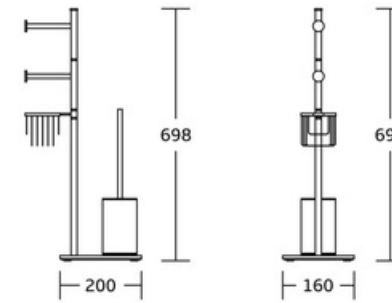

WT-918
Hooks
Material:Brass
Size:17x17x30mm

WT-921
Hooks
Material:Brass
Size:250/320x32x25mm

WT-919
Hooks
Material:Brass
Size:168/245/320/390x30x30mm

Basic Hooks

WT-922
Hooks
Material: Brass
Size: 250/250x32x25mm

WT-926
Hooks
Material: Brass
Size: 190/250/350x30x40mm

WT-925
Hook
Material: Brass
Size: 40x80x33mm

WT-925B
Hook
Material: Brass
Size: 32x32x25mm

Toilet brush holder

WT-813
Toilet brush holder
Material: Stainless Steel
Size: 200x160x698mm

WT-813
Toilet brush holder
Material: Stainless Steel
Size: 200x160x698mm

WT-813
Toilet brush holder
Material: Stainless Steel
Size: 200x160x698mm

Toilet brush holder

WT-811
Toilet brush holder
Material:Stainless Steel
Size:257x80x395mm