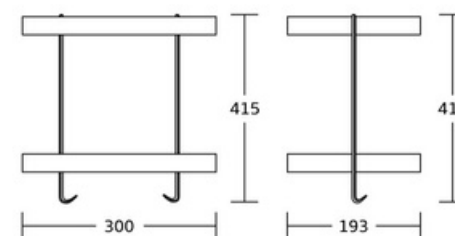

WT-526
Single Corner Basket
Material: Brass
Size: 280x80x120mm

WT-526D
Double Corner Basket
Material: Brass
Size: 280x390x120mm

WT-534
Corner Shelf
Material: Brass
Size: 490x100x176mm

Corner Basket

WT-823
Single Corner Basket
Material: Brass
Size: 280x70x120mm

WT-823D
Double Corner Basket
Material: Brass
Size: 280x380x120mm

WT-34512
Single Corner Basket
Material: Brass
Size: 300x62x210mm

WT-34512D
Double Corner Basket
Material: Brass
Size: 300x400x210mm

Corner Basket

WT-1813
Single Corner Basket
Material:Brass
Size:320x180x215mm

WT-1813D
Double Corner Basket
Material:Brass
Size:310x432x215mm

WT-1826
Single Corner Basket
Material:Brass
Size:300x25x140mm

WT-1826D
Double Corner Basket
Material:Brass
Size:300x390x140mm

Corner Basket

WT-1827
Single Corner Basket
Material:Brass
Size:300x25x193mm

WT-1827D
Double Corner Basket
Material:Brass
Size:300x415x193mm

WT-1904
Single Corner Basket
Material:Brass
Size:260x75x225mm

WT-1909
Single Corner Basket
Material:Brass
Size:320x82x287mm