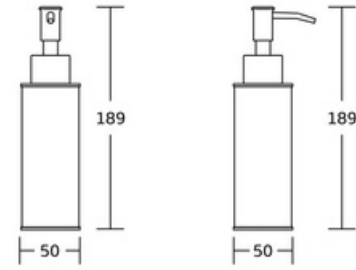

Soap Dispenser

WT-621
Soap Dispenser
Material:Stainless Steel
Size:50x189mm

WT-622
Soap Dispenser
Material:Stainless Steel
Size:50x189mm

WT-627
Soap Dispenser
Material:Stainless Steel
Size:50x189mm

Soap Dispenser