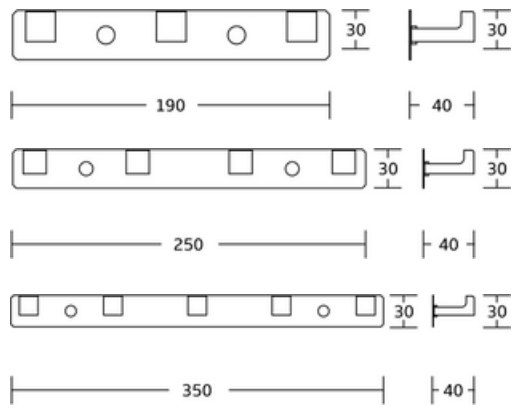

WT-918
Hooks
Material:Brass
Size:17x17x30mm

WT-921
Hooks
Material:Brass
Size:250/320x32x25mm

WT-919
Hooks
Material:Brass
Size:168/245/320/390x30x30mm

Basic Hooks

WT-922
Hooks
Material: Brass
Size: 250/250x32x25mm

WT-926
Hooks
Material: Brass
Size: 190/250/350x30x40mm

WT-925
Hook
Material: Brass
Size: 40x80x33mm

WT-925B
Hook
Material: Brass
Size: 32x32x25mm

Toilet brush holder

WT-813
Toilet brush holder
Material: Stainless Steel
Size: 200x160x698mm