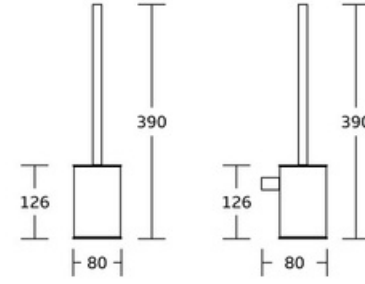

WT-813
Toilet brush holder
Material: Stainless Steel
Size: 200x160x698mm

WT-813
Toilet brush holder
Material: Stainless Steel
Size: 200x160x698mm

Toilet brush holder

WT-811
Toilet brush holder
Material:Stainless Steel
Size:257x80x395mm

WT-822
Toilet brush holder
Material:Stainless Steel
Size:257x80x395mm

WT-833
Toilet brush holder
Material:Stainless Steel
Size:181x80x455mm

Toilet brush holder

WT-844
Toilet brush holder
Material:Stainless Steel
Size:126x80x390mm