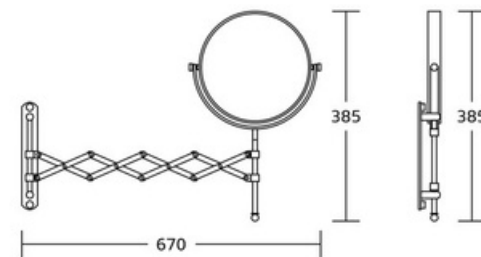

WT-1070
Face-painting Mirror
Material:Brass+SS 304
Size:670x385x385mm