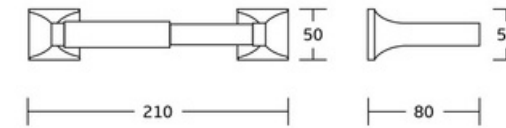

21732
Towel ring
Material: Zinc alloy
Size: 156x180x60mm

21733C
Toilet paper holder
Material: Zinc alloy
Size: 178x54x82mm

21724
Single towel bar
Material: Zinc alloy
Size: 663x54x82mm

31600series

31635
Robe hook
Material: Zinc alloy
Size: 60x40x35mm

31632
Towel ring
Material: Zinc alloy
Size: 155x170x45mm

31633C
Toilet paper holder
Material: Zinc alloy
Size: 210x50x80mm

31624
Single towel bar
Material: Zinc alloy
Size: 655x50x80mm

Basic Hooks

K-1030
3 Hooks
Material:SS+Zinc Alloy
Size:50x30x50mm