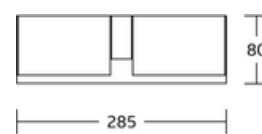

Toilet Paper & Roll Holder

WT-6629
Toilet Paper & Roll Holder
Material:Stainless Steel 304
Size:180x70x94mm

WT-6709
Toilet Paper & Roll Holder
Material:Stainless Steel 304
Size:155x155x90mm

WT-6610
Toilet Paper & Roll Holder
Material:Stainless Steel 304
Size:130x75x115mm