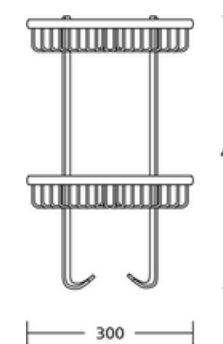

WT-345D
Double Corner Basket
Material: Brass
Size: 255x390x150mm

WT-508
Single Corner Basket
Material: Brass
Size: 280x70x120mm

WT-508D
Double Corner Basket
Material: Brass
Size: 280x380x120mm

Corner Basket

WT-512
Single Corner Basket
Material: Brass
Size: 190x60x190mm

WT-512D
Double Corner Basket
Material: Brass
Size: 190x380x190mm

WT-512T
Triple Corner Basket
Material: Brass
Size: 190x565x190mm

Corner Basket

WT-526
Single Corner Basket
Material: Brass
Size: 280x80x120mm

WT-526D
Double Corner Basket
Material: Brass
Size: 280x390x120mm

WT-534
Corner Shelf
Material: Brass
Size: 490x100x176mm

Corner Basket

WT-823
Single Corner Basket
Material: Brass
Size: 280x70x120mm

WT-823D
Double Corner Basket
Material: Brass
Size: 280x380x120mm

WT-34512
Single Corner Basket
Material: Brass
Size: 300x62x210mm

WT-34512D
Double Corner Basket
Material: Brass
Size: 300x400x210mm

Corner Basket