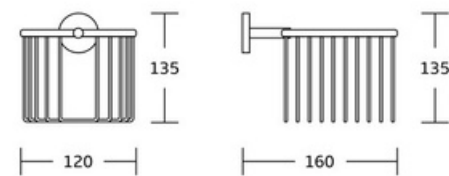

Toilet Paper & Roll Holder

WT-8801
Toilet Paper & Roll Holder
Material:Stainless Steel 304
Size:185x260x75mm

WT-8802
Toilet Paper & Roll Holder
Material:Stainless Steel 304
Size:280x255x100mm

WT-8803
Toilet Paper & Roll Holder
Material:Stainless Steel 304
Size:230x260x75mm

WT-8805
Toilet Paper & Roll Holder
Material:Stainless Steel 304
Size:250x260x115mm

WT-8806
Toilet Paper & Roll Holder
Material:Stainless Steel 304
Size:270x260x125mm

Toilet Paper & Roll Holder

WT-8808
Toilet Paper & Roll Holder
Material:Stainless Steel 304
Size:320x310x125mm

Corner Basket

WT-506
Single Corner Basket
Material:Brass
Size:260x60x215mm

WT-506D
Double Corner Basket
Material:Brass
Size:260x340x215mm

WT-506T
Triple Corner Basket
Material:Brass
Size:260x570x215mm

Corner Basket

WT-345D
Double Corner Basket
Material: Brass
Size: 255x390x150mm

WT-508
Single Corner Basket
Material: Brass
Size: 280x70x120mm

WT-508D
Double Corner Basket
Material: Brass
Size: 280x380x120mm

Corner Basket