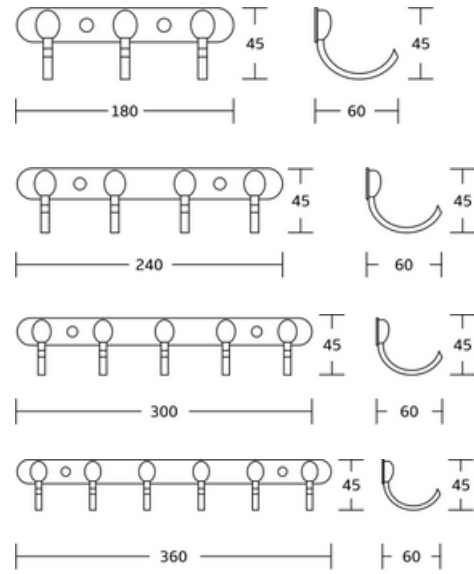

WT-20335-4
4 Hooks
Material:SS+Zinc Alloy
Size:210x50x35mm

WT-20835-4
4 Hooks
Material:SS+Zinc Alloy
Size:250x30x40mm

WT-912
Bathroom Hook
Material:SS+Zinc Alloy
Size:25x150x80mm

WT-456
Hooks
Material:SS+Zinc Alloy
Size:255/295/335/375x60x55mm

Basic Hooks

Basic Hooks

WT-2053
Hooks
Material:SS+Zinc Alloy
Size:180/240/300/360x45x60mm

WT-4053
Hooks
Material:SS+Zinc Alloy
Size:180/240/300x40x45mm

WT-4153
Hooks
Material:SS+Zinc Alloy
Size:180/240/300x40x40mm

Basic Hooks

WT-5153
Hooks
Material:SS+Zinc Alloy
Size:180/240/300/360x40x40mm

WT-6053
Hooks
Material:SS+Zinc Alloy
Size:175/230/400/470x45x35mm

WT-6153
Hooks
Material:SS+Zinc Alloy
Size:360/440/520x60x40mm

Basic Hooks

WT-7103
Hooks
Material:SS+Zinc Alloy
Size:180/240/300/360x40x40mm

WT-915
Hooks
Material:Brass
Size:160/220/285/350x25x38mm

WT-916
Hooks
Material:Brass
Size:190/270/350/430x18x40mm

Basic Hooks

WT-917
Hooks
Material:Brass
Size:165/240/315/390x30x30mm