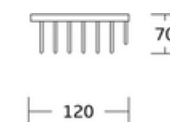

WT-345D
Double Corner Basket
Material: Brass
Size: 255x390x150mm

WT-508
Single Corner Basket
Material: Brass
Size: 280x70x120mm

WT-508D
Double Corner Basket
Material: Brass
Size: 280x380x120mm

Corner Basket

WT-512
Single Corner Basket
Material: Brass
Size: 190x60x190mm

WT-512D
Double Corner Basket
Material: Brass
Size: 190x380x190mm

WT-512T
Triple Corner Basket
Material: Brass
Size: 190x565x190mm

Corner Basket

WT-526
Single Corner Basket
Material: Brass
Size: 280x80x120mm

WT-526D
Double Corner Basket
Material: Brass
Size: 280x390x120mm

WT-534
Corner Shelf
Material: Brass
Size: 490x100x176mm

Corner Basket

WT-823
Single Corner Basket
Material: Brass
Size: 280x70x120mm

WT-823D
Double Corner Basket
Material: Brass
Size: 280x380x120mm

WT-34512
Single Corner Basket
Material: Brass
Size: 300x62x210mm

WT-34512D
Double Corner Basket
Material: Brass
Size: 300x400x210mm

Corner Basket