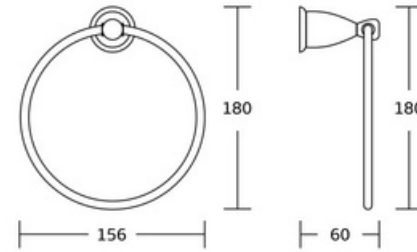

19724
Single towel bar
Material: Zinc alloy
Size: 669x60x86mm

19835
Robe hook
Material: Zinc alloy
Size: 64x74x83mm

19832
Towel ring
Material: Zinc alloy
Size: 160x180x83mm

19833B
Toilet paper holder
Material: Zinc alloy
Size: 180x125x83mm

19833C
Toilet paper holder
Material: Zinc alloy
Size: 210x64x83mm

19824
Single towel bar
Material: Zinc alloy
Size: 650x64x83mm

Beauty
Glint Your Life

Chrome BN Gold Black Gun Metal

21700series

21735
Robe hook
Material: Zinc alloy
Size: 54x85x100mm

21732
Towel ring
Material: Zinc alloy
Size: 156x180x60mm

21733C
Toilet paper holder
Material: Zinc alloy
Size: 178x54x82mm

21724
Single towel bar
Material: Zinc alloy
Size: 663x54x82mm

31600series

31635
Robe hook
Material: Zinc alloy
Size: 60x40x35mm

31632
Towel ring
Material: Zinc alloy
Size: 155x170x45mm

31633C
Toilet paper holder
Material: Zinc alloy
Size: 210x50x80mm

31624
Single towel bar
Material: Zinc alloy
Size: 655x50x80mm

Basic Hooks

K-1030
3 Hooks
Material:SS+Zinc Alloy
Size:50x30x50mm