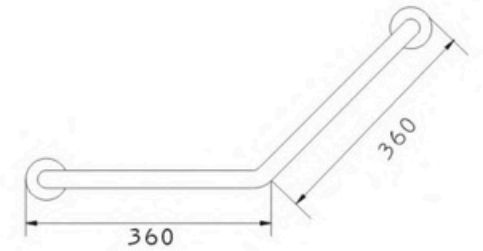

1920 Ø25
135° 扶手
135° handrail