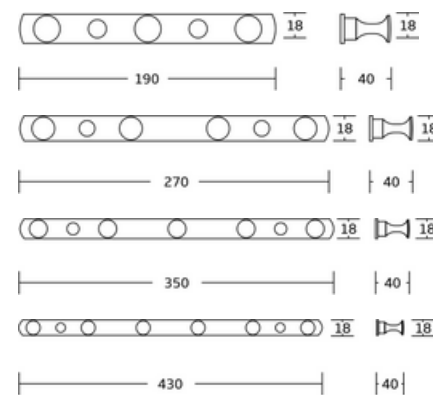

Basic Hooks

WT-5153
Hooks
Material:SS+Zinc Alloy
Size:180/240/300/360x40x40mm

WT-6053
Hooks
Material:SS+Zinc Alloy
Size:175/230/400/470x45x35mm

WT-6153
Hooks
Material:SS+Zinc Alloy
Size:360/440/520x60x40mm

Basic Hooks

WT-7103
Hooks
Material:SS+Zinc Alloy
Size:180/240/300/360x40x40mm

WT-915
Hooks
Material:Brass
Size:160/220/285/350x25x38mm

WT-916
Hooks
Material:Brass
Size:190/270/350/430x18x40mm

Basic Hooks

WT-917
Hooks
Material:Brass
Size:165/240/315/390x30x30mm

WT-918
Hooks
Material:Brass
Size:17x17x30mm

WT-921
Hooks
Material:Brass
Size:250/320x32x25mm

WT-919
Hooks
Material:Brass
Size:168/245/320/390x30x30mm

Basic Hooks

WT-922
Hooks
Material: Brass
Size: 250/250x32x25mm

WT-926
Hooks
Material: Brass
Size: 190/250/350x30x40mm

WT-925
Hook
Material: Brass
Size: 40x80x33mm

WT-925B
Hook
Material: Brass
Size: 32x32x25mm

Toilet brush holder

WT-813
Toilet brush holder
Material: Stainless Steel
Size: 200x160x698mm