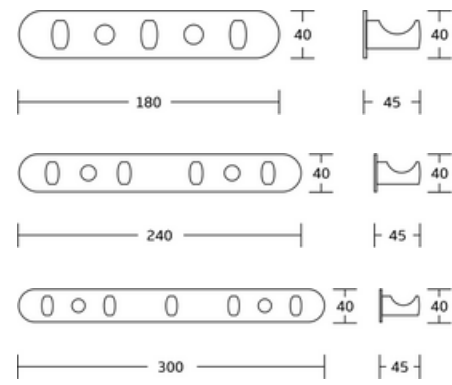

WT-20335-4
4 Hooks
Material:SS+Zinc Alloy
Size:210x50x35mm

WT-20835-4
4 Hooks
Material:SS+Zinc Alloy
Size:250x30x40mm

WT-912
Bathroom Hook
Material:SS+Zinc Alloy
Size:25x150x80mm

WT-456
Hooks
Material:SS+Zinc Alloy
Size:255/295/335/375x60x55mm

Basic Hooks

Basic Hooks

WT-2053
Hooks
Material:SS+Zinc Alloy
Size:180/240/300/360x45x60mm

WT-4053
Hooks
Material:SS+Zinc Alloy
Size:180/240/300x40x45mm

WT-4153
Hooks
Material:SS+Zinc Alloy
Size:180/240/300x40x40mm

Basic Hooks

WT-5153
Hooks
Material:SS+Zinc Alloy
Size:180/240/300/360x40x40mm

WT-6053
Hooks
Material:SS+Zinc Alloy
Size:175/230/400/470x45x35mm

WT-6153
Hooks
Material:SS+Zinc Alloy
Size:360/440/520x60x40mm