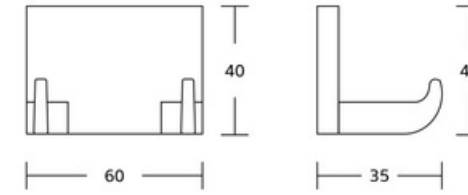

21732
Towel ring
Material: Zinc alloy
Size: 156x180x60mm

21733C
Toilet paper holder
Material: Zinc alloy
Size: 178x54x82mm

21724
Single towel bar
Material: Zinc alloy
Size: 663x54x82mm

31600series

31635
Robe hook
Material: Zinc alloy
Size: 60x40x35mm