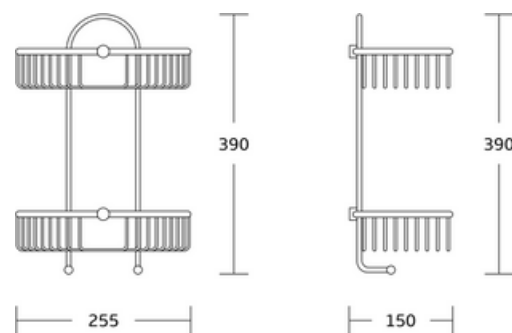

Corner Basket

WT-506
Single Corner Basket
Material:Brass
Size:260x60x215mm

WT-506D
Double Corner Basket
Material:Brass
Size:260x340x215mm

WT-506T
Triple Corner Basket
Material:Brass
Size:260x570x215mm

Corner Basket

WT-345D
Double Corner Basket
Material: Brass
Size: 255x390x150mm

WT-508
Single Corner Basket
Material: Brass
Size: 280x70x120mm

WT-508D
Double Corner Basket
Material: Brass
Size: 280x380x120mm

Corner Basket

WT-512
Single Corner Basket
Material: Brass
Size: 190x60x190mm

WT-512D
Double Corner Basket
Material: Brass
Size: 190x380x190mm

WT-512T
Triple Corner Basket
Material: Brass
Size: 190x565x190mm

Corner Basket