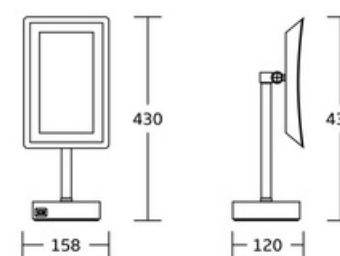

Face-painting Mirror

WT-1093
Face-painting Mirror
Material:Brass+SS 304
Size:365x200x200mm

WT-1095
Face-painting Mirror
Material:Brass+SS 304
Size:365x210x210mm

WT-1128
Face-painting Mirror
Material:Brass+SS 304
Size:200x373x150mm