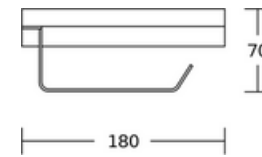

Toilet Paper & Roll Holder