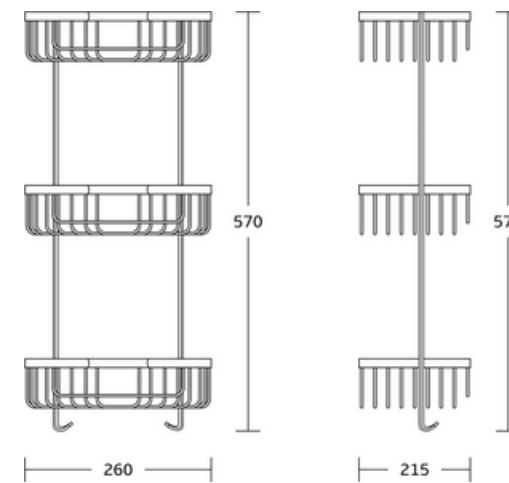

WT-8805
Toilet Paper & Roll Holder
Material:Stainless Steel 304
Size:250x260x115mm

WT-8806
Toilet Paper & Roll Holder
Material:Stainless Steel 304
Size:270x260x125mm

Toilet Paper & Roll Holder

WT-8808
Toilet Paper & Roll Holder
Material:Stainless Steel 304
Size:320x310x125mm

WT-8809
Toilet Paper & Roll Holder
Material:Stainless Steel 304
Size:125x125x120mm

WT-8810
Toilet Paper & Roll Holder
Material:Stainless Steel 304
Size:125x130x125mm

WT-8825
Toilet Paper & Roll Holder
Material:Stainless Steel 304
Size:120x135x160mm

Corner Basket

WT-506
Single Corner Basket
Material:Brass
Size:260x60x215mm

WT-506D
Double Corner Basket
Material:Brass
Size:260x340x215mm

WT-506T
Triple Corner Basket
Material:Brass
Size:260x570x215mm

Corner Basket

WT-345D
Double Corner Basket
Material: Brass
Size: 255x390x150mm

WT-508
Single Corner Basket
Material: Brass
Size: 280x70x120mm

WT-508D
Double Corner Basket
Material: Brass
Size: 280x380x120mm

Corner Basket