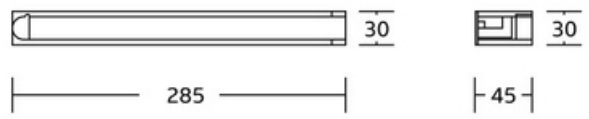

WT-20335-4
4 Hooks
Material:SS+Zinc Alloy
Size:210x50x35mm