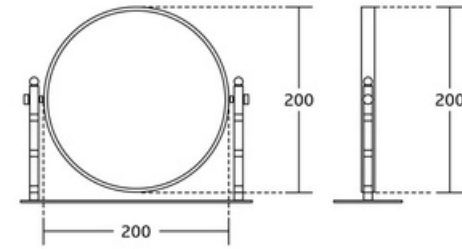

Corner Basket

WT-514
Single Corner Basket
Material:Stainless Steel 304
Size:290x60x210mm

WT-514D
Double Corner Basket
Material:Stainless Steel 304
Size:290x390x210mm

WT-1909
Single Corner Basket
Material:Stainless Steel 304
Size:300x63x218mm

Swivel Towel Bar

WT-3922
Swivel Towel Bar
Material:Stainless Steel 304
Size:368x155x43mm

WT-3923
Swivel Towel Bar
Material:Stainless Steel 304
Size:368x195x43mm

WT-3924
Swivel Towel Bar
Material:Stainless Steel 304
Size:368x270x43mm

Coat Rack

WT-928
Coat Rack
Material:Stainless Steel 304
Size:568x95x48mm

WT-929
Coat Rack
Material:Stainless Steel 304
Size:95x825x48mm

WT-930
Coat Rack
Material:Stainless Steel 304
Size:160x600x125mm

Face-painting Mirror