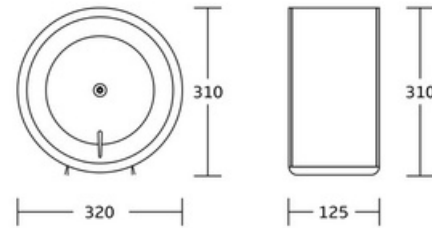

WT-8805
Toilet Paper & Roll Holder
Material:Stainless Steel 304
Size:250x260x115mm

WT-8806
Toilet Paper & Roll Holder
Material:Stainless Steel 304
Size:270x260x125mm

Toilet Paper & Roll Holder

WT-8808
Toilet Paper & Roll Holder
Material:Stainless Steel 304
Size:320x310x125mm

Corner Basket

WT-506
Single Corner Basket
Material:Brass
Size:260x60x215mm

WT-506D
Double Corner Basket
Material:Brass
Size:260x340x215mm

WT-506T
Triple Corner Basket
Material:Brass
Size:260x570x215mm

Corner Basket

WT-345D
Double Corner Basket
Material: Brass
Size: 255x390x150mm

WT-508
Single Corner Basket
Material: Brass
Size: 280x70x120mm

WT-508D
Double Corner Basket
Material: Brass
Size: 280x380x120mm

Corner Basket