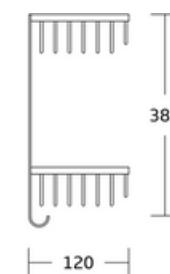

WT-345D
Double Corner Basket
Material: Brass
Size: 255x390x150mm

WT-508
Single Corner Basket
Material: Brass
Size: 280x70x120mm

WT-508D
Double Corner Basket
Material: Brass
Size: 280x380x120mm

Corner Basket

WT-512
Single Corner Basket
Material: Brass
Size: 190x60x190mm

WT-512D
Double Corner Basket
Material: Brass
Size: 190x380x190mm

WT-512T
Triple Corner Basket
Material: Brass
Size: 190x565x190mm

Corner Basket

WT-526
Single Corner Basket
Material: Brass
Size: 280x80x120mm

WT-526D
Double Corner Basket
Material: Brass
Size: 280x390x120mm

WT-534
Corner Shelf
Material: Brass
Size: 490x100x176mm

Corner Basket

WT-823
Single Corner Basket
Material: Brass
Size: 280x70x120mm

WT-823D
Double Corner Basket
Material: Brass
Size: 280x380x120mm

WT-34512
Single Corner Basket
Material: Brass
Size: 300x62x210mm

WT-34512D
Double Corner Basket
Material: Brass
Size: 300x400x210mm

Corner Basket