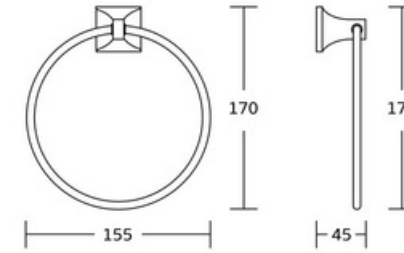

19724
Single towel bar
Material: Zinc alloy
Size: 669x60x86mm

19835
Robe hook
Material: Zinc alloy
Size: 64x74x83mm

19832
Towel ring
Material: Zinc alloy
Size: 160x180x83mm

19833B
Toilet paper holder
Material: Zinc alloy
Size: 180x125x83mm

19833C
Toilet paper holder
Material: Zinc alloy
Size: 210x64x83mm

19824
Single towel bar
Material: Zinc alloy
Size: 650x64x83mm

Beauty
Glint Your Life

Chrome BN Gold Black Gun Metal

21700series

21735
Robe hook
Material: Zinc alloy
Size: 54x85x100mm

21732
Towel ring
Material: Zinc alloy
Size: 156x180x60mm

21733C
Toilet paper holder
Material: Zinc alloy
Size: 178x54x82mm

21724
Single towel bar
Material: Zinc alloy
Size: 663x54x82mm

31600series

31635
Robe hook
Material: Zinc alloy
Size: 60x40x35mm

31632
Towel ring
Material: Zinc alloy
Size: 155x170x45mm

31633C
Toilet paper holder
Material: Zinc alloy
Size: 210x50x80mm

31624
Single towel bar
Material: Zinc alloy
Size: 655x50x80mm

Basic Hooks

K-1030
3 Hooks
Material:SS+Zinc Alloy
Size:50x30x50mm