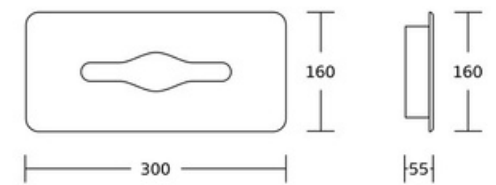

Toilet Paper & Roll Holder

WT-6601
Toilet Paper & Roll Holder
Material:Stainless Steel 304
Size:125x120x125mm

WT-6602
Toilet Paper & Roll Holder
Material:Stainless Steel 304
Size:125x130x125mm

WT-6609
Toilet Paper & Roll Holder
Material:Stainless Steel 304
Size:300x160x55mm

WT-6614
Toilet Paper & Roll Holder
Material:Stainless Steel 304
Size:130x65x110mm

WT-6618
Toilet Paper & Roll Holder
Material:Stainless Steel 304
Size:125x130x125mm

Toilet Paper & Roll Holder

WT-8801
Toilet Paper & Roll Holder
Material:Stainless Steel 304
Size:185x260x75mm

WT-8802
Toilet Paper & Roll Holder
Material:Stainless Steel 304
Size:280x255x100mm

WT-8803
Toilet Paper & Roll Holder
Material:Stainless Steel 304
Size:230x260x75mm

WT-8805
Toilet Paper & Roll Holder
Material:Stainless Steel 304
Size:250x260x115mm

WT-8806
Toilet Paper & Roll Holder
Material:Stainless Steel 304
Size:270x260x125mm