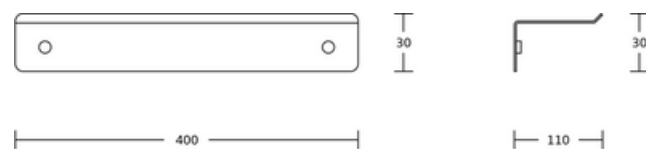

WT-936
Single Corner Basket
Material:Stainless Steel 304
Size:400x30x110mm