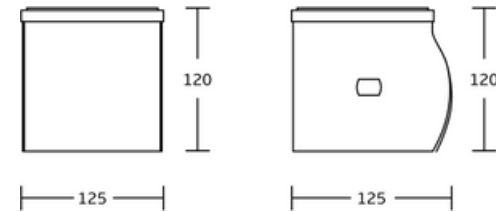

Toilet Paper & Roll Holder

WT-6601
Toilet Paper & Roll Holder
Material:Stainless Steel 304
Size:125x120x125mm

WT-6602
Toilet Paper & Roll Holder
Material:Stainless Steel 304
Size:125x130x125mm

WT-6609
Toilet Paper & Roll Holder
Material:Stainless Steel 304
Size:300x160x55mm

WT-6614
Toilet Paper & Roll Holder
Material:Stainless Steel 304
Size:130x65x110mm

WT-6618
Toilet Paper & Roll Holder
Material:Stainless Steel 304
Size:125x130x125mm

Toilet Paper & Roll Holder

WT-8801
Toilet Paper & Roll Holder
Material:Stainless Steel 304
Size:185x260x75mm

WT-8802
Toilet Paper & Roll Holder
Material:Stainless Steel 304
Size:280x255x100mm

WT-8803
Toilet Paper & Roll Holder
Material:Stainless Steel 304
Size:230x260x75mm

WT-8805
Toilet Paper & Roll Holder
Material:Stainless Steel 304
Size:250x260x115mm

WT-8806
Toilet Paper & Roll Holder
Material:Stainless Steel 304
Size:270x260x125mm