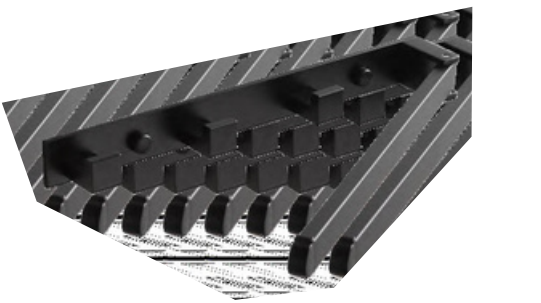

21732
Towel ring
Material: Zinc alloy
Size: 156x180x60mm

21733C
Toilet paper holder
Material: Zinc alloy
Size: 178x54x82mm

21724
Single towel bar
Material: Zinc alloy
Size: 663x54x82mm

31600series

31635
Robe hook
Material: Zinc alloy
Size: 60x40x35mm

31632
Towel ring
Material: Zinc alloy
Size: 155x170x45mm

31633C
Toilet paper holder
Material: Zinc alloy
Size: 210x50x80mm

31624
Single towel bar
Material: Zinc alloy
Size: 655x50x80mm

Basic Hooks

K-1030
3 Hooks
Material:SS+Zinc Alloy
Size:50x30x50mm

K-1031
3 Hooks
Material:SS+Zinc Alloy
Size:62x38x67mm

K-1032
5 Hooks
Material:SS+Zinc Alloy
Size:32x31x79mm

WT-7001
3 Hooks
Material:SS+Zinc Alloy
Size:285x45x30mm

WT-933
5 Hooks
Material:SS+Zinc Alloy
Size:30x30x70mm