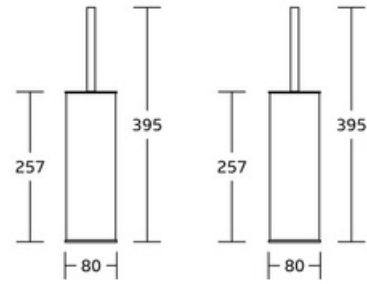

WT-926
Hooks
Material: Brass
Size: 190/250/350x30x40mm

WT-925
Hook
Material: Brass
Size: 40x80x33mm

WT-925B
Hook
Material: Brass
Size: 32x32x25mm

Toilet brush holder

WT-813
Toilet brush holder
Material: Stainless Steel
Size: 200x160x698mm

WT-813
Toilet brush holder
Material: Stainless Steel
Size: 200x160x698mm

WT-813
Toilet brush holder
Material: Stainless Steel
Size: 200x160x698mm

Toilet brush holder

WT-811
Toilet brush holder
Material:Stainless Steel
Size:257x80x395mm