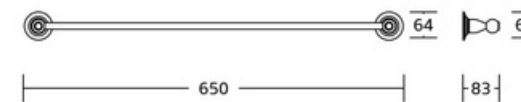

19724
Single towel bar
Material: Zinc alloy
Size: 669x60x86mm

19835
Robe hook
Material: Zinc alloy
Size: 64x74x83mm

19832
Towel ring
Material: Zinc alloy
Size: 160x180x83mm

19833B
Toilet paper holder
Material: Zinc alloy
Size: 180x125x83mm