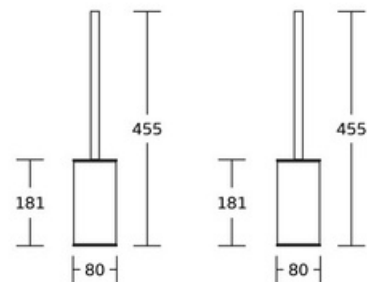

Toilet brush holder

WT-811
Toilet brush holder
Material:Stainless Steel
Size:257x80x395mm

WT-822
Toilet brush holder
Material:Stainless Steel
Size:257x80x395mm

WT-833
Toilet brush holder
Material:Stainless Steel
Size:181x80x455mm

Toilet brush holder

WT-844
Toilet brush holder
Material:Stainless Steel
Size:126x80x390mm

WT-855
Toilet brush holder
Material:Stainless Steel
Size:145x80x440mm

WT-866
Toilet brush holder
Material:Stainless Steel
Size:257x80x395mm