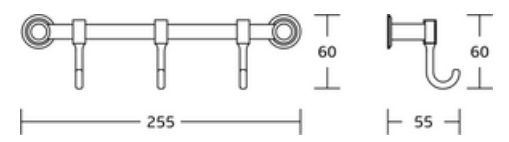

21732
Towel ring
Material: Zinc alloy
Size: 156x180x60mm

21733C
Toilet paper holder
Material: Zinc alloy
Size: 178x54x82mm

21724
Single towel bar
Material: Zinc alloy
Size: 663x54x82mm

31600series

31635
Robe hook
Material: Zinc alloy
Size: 60x40x35mm

31632
Towel ring
Material: Zinc alloy
Size: 155x170x45mm

31633C
Toilet paper holder
Material: Zinc alloy
Size: 210x50x80mm

31624
Single towel bar
Material: Zinc alloy
Size: 655x50x80mm

Basic Hooks

K-1030
3 Hooks
Material:SS+Zinc Alloy
Size:50x30x50mm

K-1031
3 Hooks
Material:SS+Zinc Alloy
Size:62x38x67mm

K-1032
5 Hooks
Material:SS+Zinc Alloy
Size:32x31x79mm

WT-7001
3 Hooks
Material:SS+Zinc Alloy
Size:285x45x30mm

WT-933
5 Hooks
Material:SS+Zinc Alloy
Size:30x30x70mm