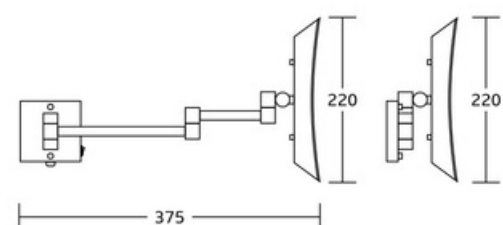

Face-painting Mirror

WT-1076
Face-painting Mirror
Material:Brass+SS 304
Size:270x310x35mm

WT-1096
Face-painting Mirror
Material:Brass+SS 304
Size:218x304mm

WT-1145
Face-painting Mirror
Material:Brass+SS 304
Size:153x335x125mm

WT-1087
Face-painting Mirror
Material:Brass+SS 304
Size:480x357x60mm

WT-1092
Face-painting Mirror
Material:Brass+SS 304
Size:375x220mm

Face-painting Mirror