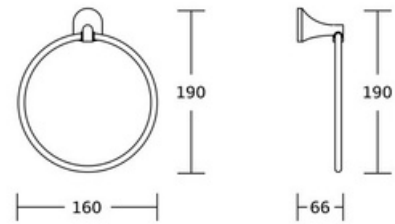

19700series

Chrome BN Gold Black Gun Metal

19735
Robe hook
Material: Zinc alloy
Size: 60x76x76mm

19732
Towel ring
Material: Zinc alloy
Size: 160x190x66mm

19733C
Toilet paper holder
Material: Zinc alloy
Size: 180x60x86mm

19724
Single towel bar
Material: Zinc alloy
Size: 669x60x86mm

19835
Robe hook
Material: Zinc alloy
Size: 64x74x83mm

19832
Towel ring
Material: Zinc alloy
Size: 160x180x83mm

19833B
Toilet paper holder
Material: Zinc alloy
Size: 180x125x83mm