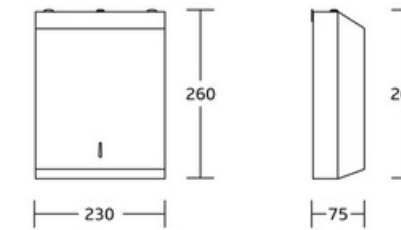

Toilet Paper & Roll Holder

WT-6601
Toilet Paper & Roll Holder
Material:Stainless Steel 304
Size:125x120x125mm

WT-6602
Toilet Paper & Roll Holder
Material:Stainless Steel 304
Size:125x130x125mm

WT-6609
Toilet Paper & Roll Holder
Material:Stainless Steel 304
Size:300x160x55mm

WT-6614
Toilet Paper & Roll Holder
Material:Stainless Steel 304
Size:130x65x110mm

WT-6618
Toilet Paper & Roll Holder
Material:Stainless Steel 304
Size:125x130x125mm

Toilet Paper & Roll Holder

WT-8801
Toilet Paper & Roll Holder
Material:Stainless Steel 304
Size:185x260x75mm

WT-8802
Toilet Paper & Roll Holder
Material:Stainless Steel 304
Size:280x255x100mm

WT-8803
Toilet Paper & Roll Holder
Material:Stainless Steel 304
Size:230x260x75mm

WT-8805
Toilet Paper & Roll Holder
Material:Stainless Steel 304
Size:250x260x115mm

WT-8806
Toilet Paper & Roll Holder
Material:Stainless Steel 304
Size:270x260x125mm