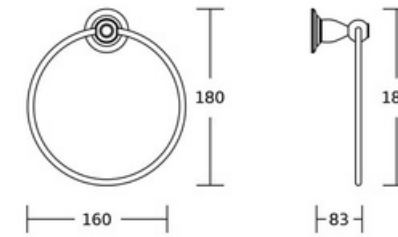

19700series

Chrome BN Gold Black Gun Metal

19735
Robe hook
Material: Zinc alloy
Size: 60x76x76mm

19732
Towel ring
Material: Zinc alloy
Size: 160x190x66mm

19733C
Toilet paper holder
Material: Zinc alloy
Size: 180x60x86mm

19724
Single towel bar
Material: Zinc alloy
Size: 669x60x86mm

19835
Robe hook
Material: Zinc alloy
Size: 64x74x83mm

19832
Towel ring
Material: Zinc alloy
Size: 160x180x83mm

19833B
Toilet paper holder
Material: Zinc alloy
Size: 180x125x83mm