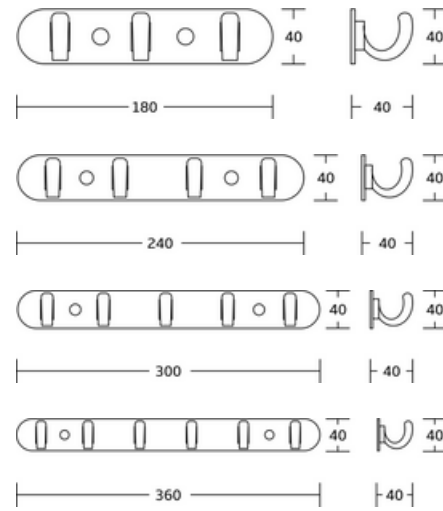

Basic Hooks

Basic Hooks

WT-2053
Hooks
Material:SS+Zinc Alloy
Size:180/240/300/360x45x60mm

WT-4053
Hooks
Material:SS+Zinc Alloy
Size:180/240/300x40x45mm

WT-4153
Hooks
Material:SS+Zinc Alloy
Size:180/240/300x40x40mm

Basic Hooks

WT-5153
Hooks
Material:SS+Zinc Alloy
Size:180/240/300/360x40x40mm

WT-6053
Hooks
Material:SS+Zinc Alloy
Size:175/230/400/470x45x35mm

WT-6153
Hooks
Material:SS+Zinc Alloy
Size:360/440/520x60x40mm

Basic Hooks

WT-7103
Hooks
Material:SS+Zinc Alloy
Size:180/240/300/360x40x40mm

WT-915
Hooks
Material:Brass
Size:160/220/285/350x25x38mm

WT-916
Hooks
Material:Brass
Size:190/270/350/430x18x40mm

Basic Hooks

WT-917
Hooks
Material:Brass
Size:165/240/315/390x30x30mm

WT-918
Hooks
Material:Brass
Size:17x17x30mm

WT-921
Hooks
Material:Brass
Size:250/320x32x25mm

WT-919
Hooks
Material:Brass
Size:168/245/320/390x30x30mm

Basic Hooks

WT-922
Hooks
Material: Brass
Size: 250/250x32x25mm