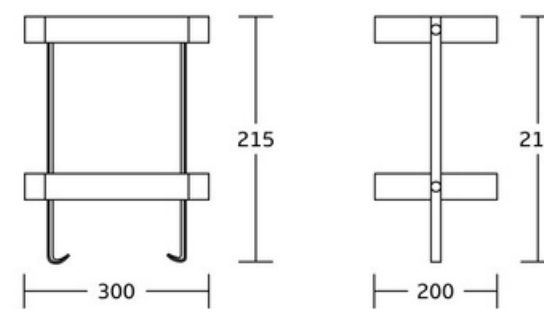

WT-1813
Single Corner Basket
Material:Brass
Size:320x180x215mm

WT-1813D
Double Corner Basket
Material:Brass
Size:310x432x215mm

WT-1826
Single Corner Basket
Material:Brass
Size:300x25x140mm

WT-1826D
Double Corner Basket
Material:Brass
Size:300x390x140mm

Corner Basket

WT-1827
Single Corner Basket
Material:Brass
Size:300x25x193mm

WT-1827D
Double Corner Basket
Material:Brass
Size:300x415x193mm

WT-1904
Single Corner Basket
Material:Brass
Size:260x75x225mm

WT-1909
Single Corner Basket
Material:Brass
Size:320x82x287mm

Corner Basket

WT-935
Single Corner Basket
Material:Stainless Steel 304
Size:300x20x200mm

WT-936
Single Corner Basket
Material:Stainless Steel 304
Size:400x30x110mm

WT-937
Single Corner Basket
Material:Stainless Steel 304
Size:500x30x110mm

Corner Basket

WT-514
Single Corner Basket
Material:Stainless Steel 304
Size:290x60x210mm

WT-514D
Double Corner Basket
Material:Stainless Steel 304
Size:290x390x210mm

WT-1909
Single Corner Basket
Material:Stainless Steel 304
Size:300x63x218mm