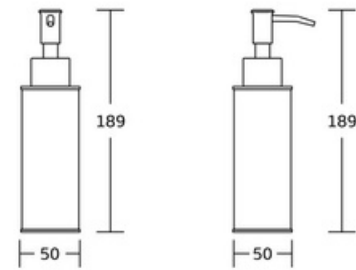

Soap Dispenser

WT-621
Soap Dispenser
Material:Stainless Steel
Size:50x189mm

WT-622
Soap Dispenser
Material:Stainless Steel
Size:50x189mm

WT-627
Soap Dispenser
Material:Stainless Steel
Size:50x189mm

Soap Dispenser