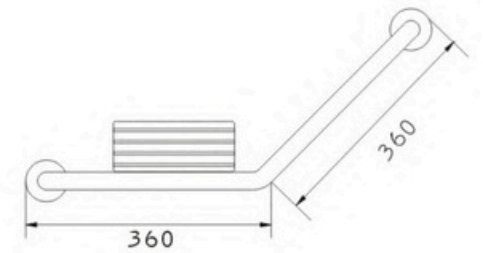

7W001 Ø32
落地U型扶手
Landing U-shaped handrail