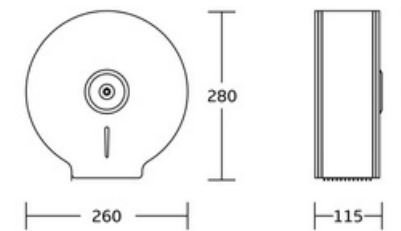

Toilet Paper & Roll Holder

WT-6601
Toilet Paper & Roll Holder
Material:Stainless Steel 304
Size:125x120x125mm

WT-6602
Toilet Paper & Roll Holder
Material:Stainless Steel 304
Size:125x130x125mm

WT-6609
Toilet Paper & Roll Holder
Material:Stainless Steel 304
Size:300x160x55mm

WT-6614
Toilet Paper & Roll Holder
Material:Stainless Steel 304
Size:130x65x110mm

WT-6618
Toilet Paper & Roll Holder
Material:Stainless Steel 304
Size:125x130x125mm

Toilet Paper & Roll Holder

WT-8801
Toilet Paper & Roll Holder
Material:Stainless Steel 304
Size:185x260x75mm

WT-8802
Toilet Paper & Roll Holder
Material:Stainless Steel 304
Size:280x255x100mm

WT-8803
Toilet Paper & Roll Holder
Material:Stainless Steel 304
Size:230x260x75mm

WT-8805
Toilet Paper & Roll Holder
Material:Stainless Steel 304
Size:250x260x115mm

WT-8806
Toilet Paper & Roll Holder
Material:Stainless Steel 304
Size:270x260x125mm