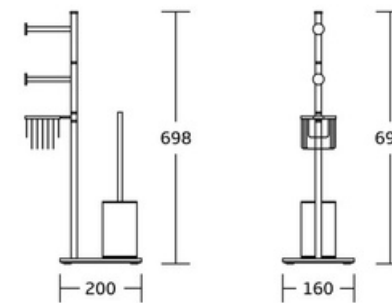

WT-918
Hooks
Material:Brass
Size:17x17x30mm

WT-921
Hooks
Material:Brass
Size:250/320x32x25mm

WT-919
Hooks
Material:Brass
Size:168/245/320/390x30x30mm

Basic Hooks

WT-922
Hooks
Material: Brass
Size: 250/250x32x25mm

WT-926
Hooks
Material: Brass
Size: 190/250/350x30x40mm

WT-925
Hook
Material: Brass
Size: 40x80x33mm

WT-925B
Hook
Material: Brass
Size: 32x32x25mm

Toilet brush holder

WT-813
Toilet brush holder
Material: Stainless Steel
Size: 200x160x698mm

WT-813
Toilet brush holder
Material: Stainless Steel
Size: 200x160x698mm

WT-813
Toilet brush holder
Material: Stainless Steel
Size: 200x160x698mm

Toilet brush holder

WT-811
Toilet brush holder
Material:Stainless Steel
Size:257x80x395mm