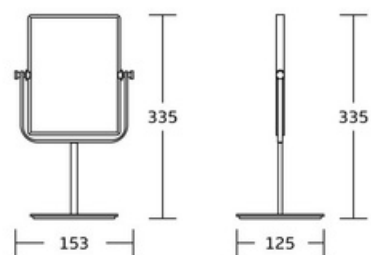

WT-1087
Face-painting Mirror
Material:Brass+SS 304
Size:480x357x60mm