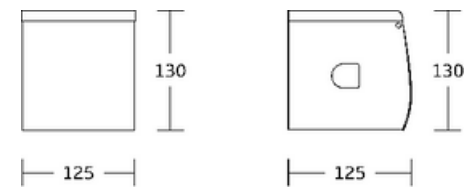

WT-8825
Toilet Paper & Roll Holder
Material:Stainless Steel 304
Size:120x135x160mm