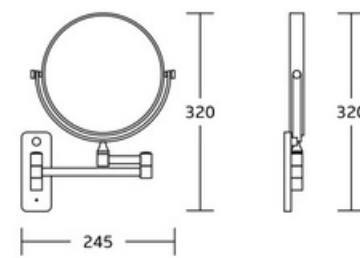

WT-1065
Face-painting Mirror
Material:Brass+SS 304
Size:245x320x320mm