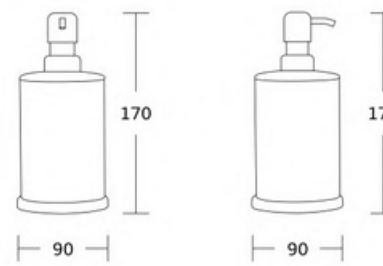

Soap Dispenser

WT-621
Soap Dispenser
Material:Stainless Steel
Size:50x189mm

WT-622
Soap Dispenser
Material:Stainless Steel
Size:50x189mm

WT-627
Soap Dispenser
Material:Stainless Steel
Size:50x189mm

Soap Dispenser

WT-628
Soap Dispenser
Material:Stainless Steel
Size:50x189mm

WT-625
Soap Dispenser
Material:Aluminium
Size:70x170mm

WT-626
Soap Dispenser
Material:Aluminium
Size:90x170mm

COMFORTABLE
AND ENDURABLE

TISSUE BOX SERIES