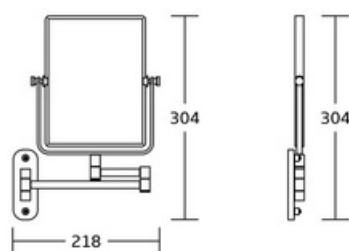

WT-1070
Face-painting Mirror
Material:Brass+SS 304
Size:670x385x385mm

Face-painting Mirror

WT-1076
Face-painting Mirror
Material:Brass+SS 304
Size:270x310x35mm

WT-1096
Face-painting Mirror
Material:Brass+SS 304
Size:218x304mm