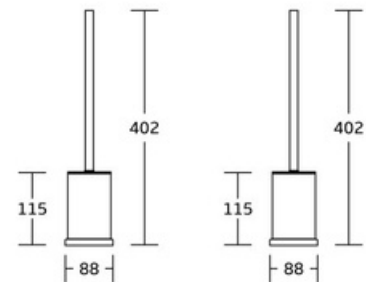

WT-899
Toilet brush holder
Material:Stainless Steel
Size:257x80x391mm

WT-771
Toilet brush holder
Material:Aluminium
Size:257x80x395mm

Toilet brush holder

WT-772
Toilet brush holder
Material:Aluminium
Size:257x80x395mm

WT-881
Toilet brush holder
Material:Aluminium
Size:170x88x460mm

WT-882
Toilet brush holder
Material:Aluminium
Size:115x88x402mm

Toilet Paper & Roll Holder

Sh01
Toilet Paper & Roll Holder
Material:Stainless Steel 304
Size:170x170x535mm