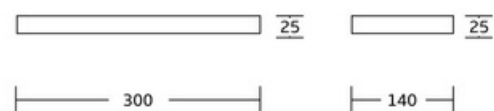

WT-526
Single Corner Basket
Material: Brass
Size: 280x80x120mm

WT-526D
Double Corner Basket
Material: Brass
Size: 280x390x120mm

WT-534
Corner Shelf
Material: Brass
Size: 490x100x176mm

Corner Basket

WT-823
Single Corner Basket
Material: Brass
Size: 280x70x120mm

WT-823D
Double Corner Basket
Material: Brass
Size: 280x380x120mm

WT-34512
Single Corner Basket
Material: Brass
Size: 300x62x210mm

WT-34512D
Double Corner Basket
Material: Brass
Size: 300x400x210mm

Corner Basket

WT-1813
Single Corner Basket
Material:Brass
Size:320x180x215mm

WT-1813D
Double Corner Basket
Material:Brass
Size:310x432x215mm

WT-1826
Single Corner Basket
Material:Brass
Size:300x25x140mm

WT-1826D
Double Corner Basket
Material:Brass
Size:300x390x140mm