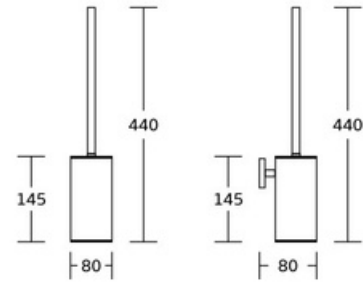

WT-822
Toilet brush holder
Material:Stainless Steel
Size:257x80x395mm

WT-833
Toilet brush holder
Material:Stainless Steel
Size:181x80x455mm

Toilet brush holder

WT-844
Toilet brush holder
Material:Stainless Steel
Size:126x80x390mm

WT-855
Toilet brush holder
Material:Stainless Steel
Size:145x80x440mm

WT-866
Toilet brush holder
Material:Stainless Steel
Size:257x80x395mm

Toilet brush holder

WT-877
Toilet brush holder
Material:Stainless Steel
Size:145x80x440mm

WT-899
Toilet brush holder
Material:Stainless Steel
Size:257x80x391mm

WT-771
Toilet brush holder
Material:Aluminium
Size:257x80x395mm

Toilet brush holder

WT-772
Toilet brush holder
Material:Aluminium
Size:257x80x395mm