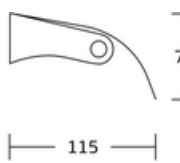

Sh02
Toilet Paper & Roll Holder
Material:Stainless Steel 304
Size:280x165x330mm

WT-1120
Toilet Paper & Roll Holder
Material:Stainless Steel 304
Size:200x135x146mm

Toilet Paper & Roll Holder

WT-1198
Toilet Paper & Roll Holder
Material:Stainless Steel 304
Size:78x130x83mm

WT-1199
Toilet Paper & Roll Holder
Material:Stainless Steel 304
Size:78x130x83mm

WT-1196
Toilet Paper & Roll Holder
Material:Stainless Steel 304
Size:270x95x100mm

WT-1197
Toilet Paper & Roll Holder
Material:Stainless Steel 304
Size:143x95x100mm

Toilet Paper & Roll Holder

WT-6629
Toilet Paper & Roll Holder
Material:Stainless Steel 304
Size:180x70x94mm

WT-6709
Toilet Paper & Roll Holder
Material:Stainless Steel 304
Size:155x155x90mm

WT-6610
Toilet Paper & Roll Holder
Material:Stainless Steel 304
Size:130x75x115mm