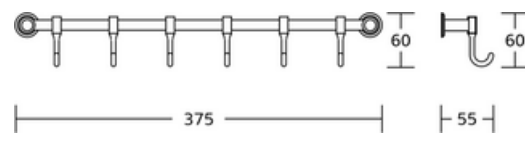

21732
Towel ring
Material: Zinc alloy
Size: 156x180x60mm

21733C
Toilet paper holder
Material: Zinc alloy
Size: 178x54x82mm

21724
Single towel bar
Material: Zinc alloy
Size: 663x54x82mm

31600series

31635
Robe hook
Material: Zinc alloy
Size: 60x40x35mm

31632
Towel ring
Material: Zinc alloy
Size: 155x170x45mm

31633C
Toilet paper holder
Material: Zinc alloy
Size: 210x50x80mm

31624
Single towel bar
Material: Zinc alloy
Size: 655x50x80mm

Basic Hooks

K-1030
3 Hooks
Material:SS+Zinc Alloy
Size:50x30x50mm

K-1031
3 Hooks
Material:SS+Zinc Alloy
Size:62x38x67mm

K-1032
5 Hooks
Material:SS+Zinc Alloy
Size:32x31x79mm

WT-7001
3 Hooks
Material:SS+Zinc Alloy
Size:285x45x30mm

WT-933
5 Hooks
Material:SS+Zinc Alloy
Size:30x30x70mm