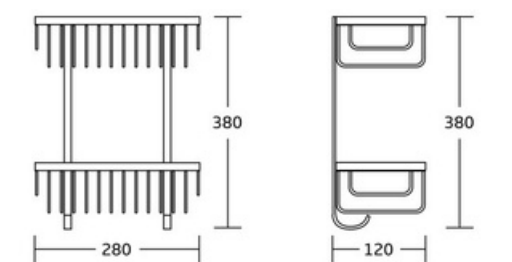

19724
Single towel bar
Material: Zinc alloy
Size: 669x60x86mm

19835
Robe hook
Material: Zinc alloy
Size: 64x74x83mm

19832
Towel ring
Material: Zinc alloy
Size: 160x180x83mm

19833B
Toilet paper holder
Material: Zinc alloy
Size: 180x125x83mm

Corner Basket

WT-506
Single Corner Basket
Material:Brass
Size:260x60x215mm

WT-506D
Double Corner Basket
Material:Brass
Size:260x340x215mm

WT-506T
Triple Corner Basket
Material:Brass
Size:260x570x215mm

Corner Basket

WT-345D
Double Corner Basket
Material: Brass
Size: 255x390x150mm

WT-508
Single Corner Basket
Material: Brass
Size: 280x70x120mm

WT-508D
Double Corner Basket
Material: Brass
Size: 280x380x120mm

Corner Basket

WT-512
Single Corner Basket
Material: Brass
Size: 190x60x190mm

WT-512D
Double Corner Basket
Material: Brass
Size: 190x380x190mm

WT-512T
Triple Corner Basket
Material: Brass
Size: 190x565x190mm

Corner Basket