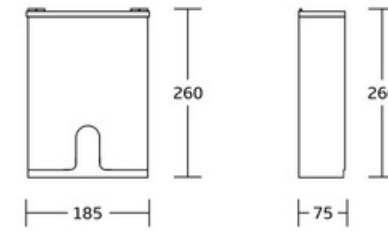

Toilet Paper & Roll Holder

WT-6601
Toilet Paper & Roll Holder
Material:Stainless Steel 304
Size:125x120x125mm

WT-6602
Toilet Paper & Roll Holder
Material:Stainless Steel 304
Size:125x130x125mm

WT-6609
Toilet Paper & Roll Holder
Material:Stainless Steel 304
Size:300x160x55mm

WT-6614
Toilet Paper & Roll Holder
Material:Stainless Steel 304
Size:130x65x110mm

WT-6618
Toilet Paper & Roll Holder
Material:Stainless Steel 304
Size:125x130x125mm

Toilet Paper & Roll Holder

WT-8801
Toilet Paper & Roll Holder
Material:Stainless Steel 304
Size:185x260x75mm

WT-8802
Toilet Paper & Roll Holder
Material:Stainless Steel 304
Size:280x255x100mm

WT-8803
Toilet Paper & Roll Holder
Material:Stainless Steel 304
Size:230x260x75mm

WT-8805
Toilet Paper & Roll Holder
Material:Stainless Steel 304
Size:250x260x115mm

WT-8806
Toilet Paper & Roll Holder
Material:Stainless Steel 304
Size:270x260x125mm