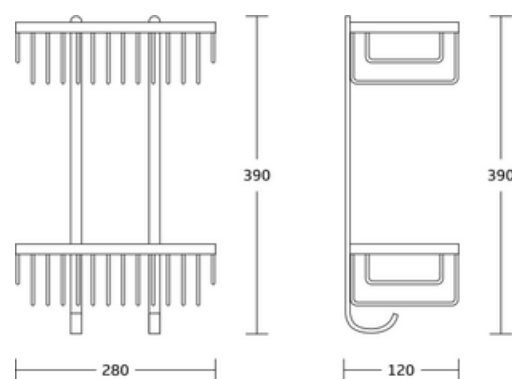

19724
Single towel bar
Material: Zinc alloy
Size: 669x60x86mm

19835
Robe hook
Material: Zinc alloy
Size: 64x74x83mm

19832
Towel ring
Material: Zinc alloy
Size: 160x180x83mm

19833B
Toilet paper holder
Material: Zinc alloy
Size: 180x125x83mm

WT-345D
Double Corner Basket
Material: Brass
Size: 255x390x150mm

WT-508
Single Corner Basket
Material: Brass
Size: 280x70x120mm

WT-508D
Double Corner Basket
Material: Brass
Size: 280x380x120mm

Corner Basket

WT-512
Single Corner Basket
Material: Brass
Size: 190x60x190mm

WT-512D
Double Corner Basket
Material: Brass
Size: 190x380x190mm

WT-512T
Triple Corner Basket
Material: Brass
Size: 190x565x190mm

Corner Basket

WT-526
Single Corner Basket
Material: Brass
Size: 280x80x120mm

WT-526D
Double Corner Basket
Material: Brass
Size: 280x390x120mm

WT-534
Corner Shelf
Material: Brass
Size: 490x100x176mm

Corner Basket

WT-823
Single Corner Basket
Material: Brass
Size: 280x70x120mm