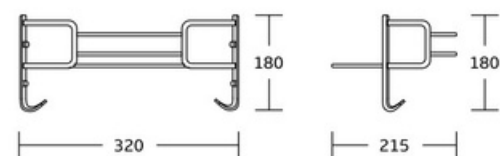

WT-526
Single Corner Basket
Material: Brass
Size: 280x80x120mm

WT-526D
Double Corner Basket
Material: Brass
Size: 280x390x120mm

WT-534
Corner Shelf
Material: Brass
Size: 490x100x176mm

Corner Basket

WT-823
Single Corner Basket
Material: Brass
Size: 280x70x120mm

WT-823D
Double Corner Basket
Material: Brass
Size: 280x380x120mm

WT-34512
Single Corner Basket
Material: Brass
Size: 300x62x210mm

WT-34512D
Double Corner Basket
Material: Brass
Size: 300x400x210mm

Corner Basket

WT-1813
Single Corner Basket
Material:Brass
Size:320x180x215mm

WT-1813D
Double Corner Basket
Material:Brass
Size:310x432x215mm

WT-1826
Single Corner Basket
Material:Brass
Size:300x25x140mm

WT-1826D
Double Corner Basket
Material:Brass
Size:300x390x140mm