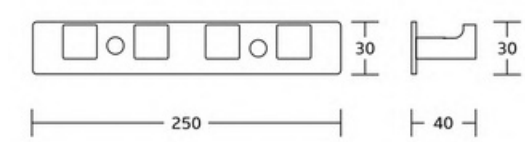

WT-20835-4
4 Hooks
Material:SS+Zinc Alloy
Size:250x30x40mm