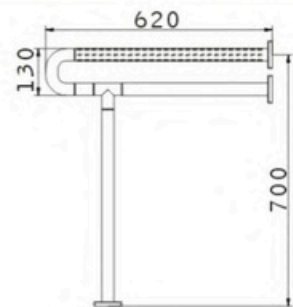

1W012
落地U型扶手
Landing U-shaped handrail