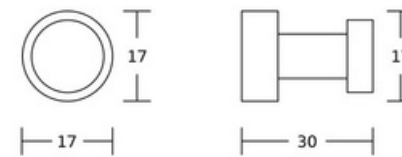

Basic Hooks

Basic Hooks

WT-918
Hooks
Material:Brass
Size:17x17x30mm

WT-921
Hooks
Material:Brass
Size:250/320x32x25mm