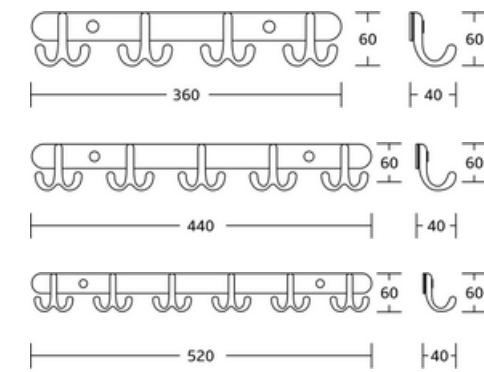

K-1031
3 Hooks
Material:SS+Zinc Alloy
Size:62x38x67mm

K-1032
5 Hooks
Material:SS+Zinc Alloy
Size:32x31x79mm

WT-7001
3 Hooks
Material:SS+Zinc Alloy
Size:285x45x30mm

WT-933
5 Hooks
Material:SS+Zinc Alloy
Size:30x30x70mm

WT-20335-4
4 Hooks
Material:SS+Zinc Alloy
Size:210x50x35mm

WT-20835-4
4 Hooks
Material:SS+Zinc Alloy
Size:250x30x40mm

WT-912
Bathroom Hook
Material:SS+Zinc Alloy
Size:25x150x80mm

WT-456
Hooks
Material:SS+Zinc Alloy
Size:255/295/335/375x60x55mm

Basic Hooks

Basic Hooks

WT-2053
Hooks
Material:SS+Zinc Alloy
Size:180/240/300/360x45x60mm

WT-4053
Hooks
Material:SS+Zinc Alloy
Size:180/240/300x40x45mm

WT-4153
Hooks
Material:SS+Zinc Alloy
Size:180/240/300x40x40mm

Basic Hooks

WT-5153
Hooks
Material:SS+Zinc Alloy
Size:180/240/300/360x40x40mm

WT-6053
Hooks
Material:SS+Zinc Alloy
Size:175/230/400/470x45x35mm

WT-6153
Hooks
Material:SS+Zinc Alloy
Size:360/440/520x60x40mm