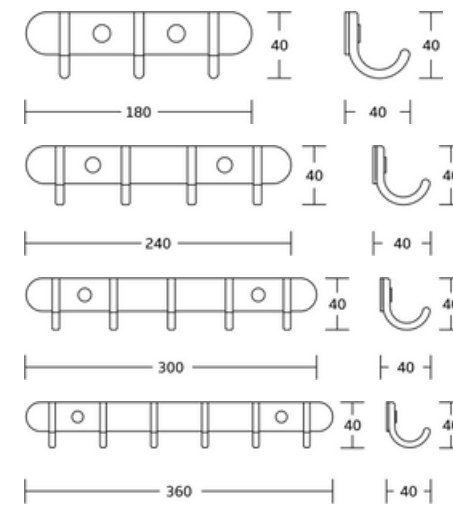

K-1031
3 Hooks
Material:SS+Zinc Alloy
Size:62x38x67mm

K-1032
5 Hooks
Material:SS+Zinc Alloy
Size:32x31x79mm

WT-7001
3 Hooks
Material:SS+Zinc Alloy
Size:285x45x30mm

WT-933
5 Hooks
Material:SS+Zinc Alloy
Size:30x30x70mm

WT-20335-4
4 Hooks
Material:SS+Zinc Alloy
Size:210x50x35mm

WT-20835-4
4 Hooks
Material:SS+Zinc Alloy
Size:250x30x40mm

WT-912
Bathroom Hook
Material:SS+Zinc Alloy
Size:25x150x80mm

WT-456
Hooks
Material:SS+Zinc Alloy
Size:255/295/335/375x60x55mm

Basic Hooks

Basic Hooks

WT-2053
Hooks
Material:SS+Zinc Alloy
Size:180/240/300/360x45x60mm

WT-4053
Hooks
Material:SS+Zinc Alloy
Size:180/240/300x40x45mm

WT-4153
Hooks
Material:SS+Zinc Alloy
Size:180/240/300x40x40mm

Basic Hooks

WT-5153
Hooks
Material:SS+Zinc Alloy
Size:180/240/300/360x40x40mm

WT-6053
Hooks
Material:SS+Zinc Alloy
Size:175/230/400/470x45x35mm

WT-6153
Hooks
Material:SS+Zinc Alloy
Size:360/440/520x60x40mm