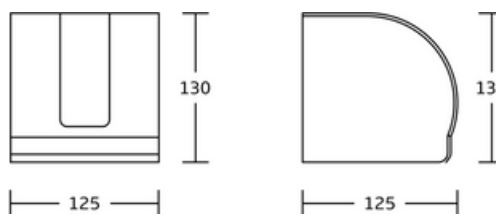

Toilet Paper & Roll Holder

WT-6601
Toilet Paper & Roll Holder
Material:Stainless Steel 304
Size:125x120x125mm

WT-6602
Toilet Paper & Roll Holder
Material:Stainless Steel 304
Size:125x130x125mm

WT-6609
Toilet Paper & Roll Holder
Material:Stainless Steel 304
Size:300x160x55mm

WT-6614
Toilet Paper & Roll Holder
Material:Stainless Steel 304
Size:130x65x110mm

WT-6618
Toilet Paper & Roll Holder
Material:Stainless Steel 304
Size:125x130x125mm

Toilet Paper & Roll Holder

WT-8801
Toilet Paper & Roll Holder
Material:Stainless Steel 304
Size:185x260x75mm

WT-8802
Toilet Paper & Roll Holder
Material:Stainless Steel 304
Size:280x255x100mm

WT-8803
Toilet Paper & Roll Holder
Material:Stainless Steel 304
Size:230x260x75mm

WT-8805
Toilet Paper & Roll Holder
Material:Stainless Steel 304
Size:250x260x115mm

WT-8806
Toilet Paper & Roll Holder
Material:Stainless Steel 304
Size:270x260x125mm