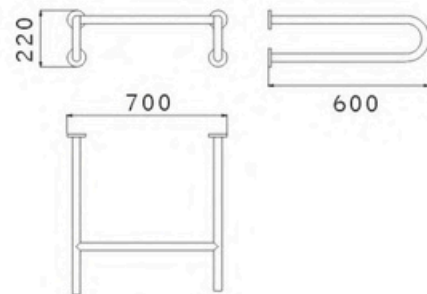

7W033 $\varnothing 32$
90° 扶手
90° handrail

7W037 $\varnothing 32$
135° 扶手
135° handrail

7W061 Ø35
U型扶手
U-shaped handrail

7W062 Ø35
落地U型扶手
Landing U-shaped handrail

7W063 Ø35
洗手盆扶手
The sink handrail

7W064 Ø35
小便器扶手
Urinal handrail