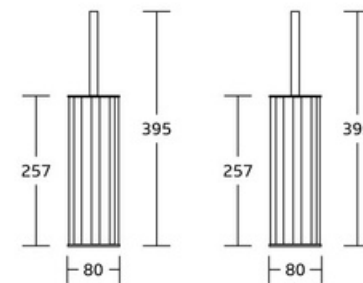

Toilet brush holder

WT-877
Toilet brush holder
Material:Stainless Steel
Size:145x80x440mm

WT-899
Toilet brush holder
Material:Stainless Steel
Size:257x80x391mm

WT-771
Toilet brush holder
Material:Aluminium
Size:257x80x395mm

Toilet brush holder

WT-772
Toilet brush holder
Material:Aluminium
Size:257x80x395mm

WT-881
Toilet brush holder
Material:Aluminium
Size:170x88x460mm

WT-882
Toilet brush holder
Material:Aluminium
Size:115x88x402mm