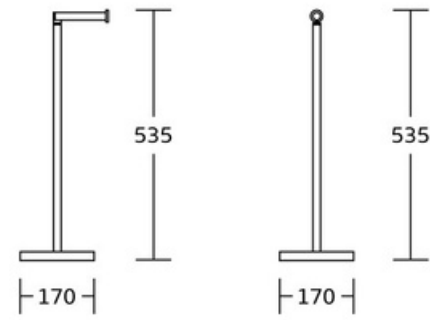

WT-899
Toilet brush holder
Material:Stainless Steel
Size:257x80x391mm

WT-771
Toilet brush holder
Material:Aluminium
Size:257x80x395mm

Toilet brush holder

WT-772
Toilet brush holder
Material:Aluminium
Size:257x80x395mm

WT-881
Toilet brush holder
Material:Aluminium
Size:170x88x460mm

WT-882
Toilet brush holder
Material:Aluminium
Size:115x88x402mm

Toilet Paper & Roll Holder

Sh01
Toilet Paper & Roll Holder
Material:Stainless Steel 304
Size:170x170x535mm

Sh02
Toilet Paper & Roll Holder
Material:Stainless Steel 304
Size:280x165x330mm

WT-1120
Toilet Paper & Roll Holder
Material:Stainless Steel 304
Size:200x135x146mm

Toilet Paper & Roll Holder

WT-1198
Toilet Paper & Roll Holder
Material:Stainless Steel 304
Size:78x130x83mm