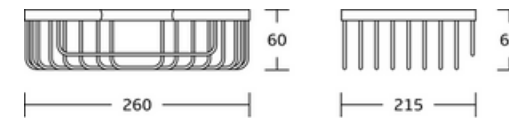

Corner Basket

WT-506
Single Corner Basket
Material:Brass
Size:260x60x215mm

WT-506D
Double Corner Basket
Material:Brass
Size:260x340x215mm

WT-506T
Triple Corner Basket
Material:Brass
Size:260x570x215mm

Corner Basket