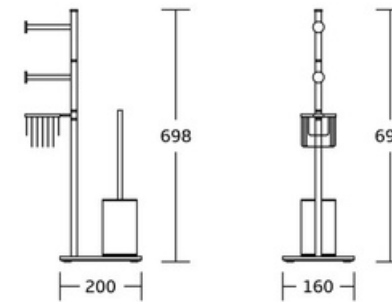

WT-918
Hooks
Material:Brass
Size:17x17x30mm

WT-921
Hooks
Material:Brass
Size:250/320x32x25mm

WT-919
Hooks
Material:Brass
Size:168/245/320/390x30x30mm

Basic Hooks

WT-922
Hooks
Material: Brass
Size: 250/250x32x25mm

WT-926
Hooks
Material: Brass
Size: 190/250/350x30x40mm

WT-925
Hook
Material: Brass
Size: 40x80x33mm

WT-925B
Hook
Material: Brass
Size: 32x32x25mm

Toilet brush holder

WT-813
Toilet brush holder
Material: Stainless Steel
Size: 200x160x698mm

WT-813
Toilet brush holder
Material: Stainless Steel
Size: 200x160x698mm

WT-813
Toilet brush holder
Material: Stainless Steel
Size: 200x160x698mm

Toilet brush holder

WT-811
Toilet brush holder
Material:Stainless Steel
Size:257x80x395mm