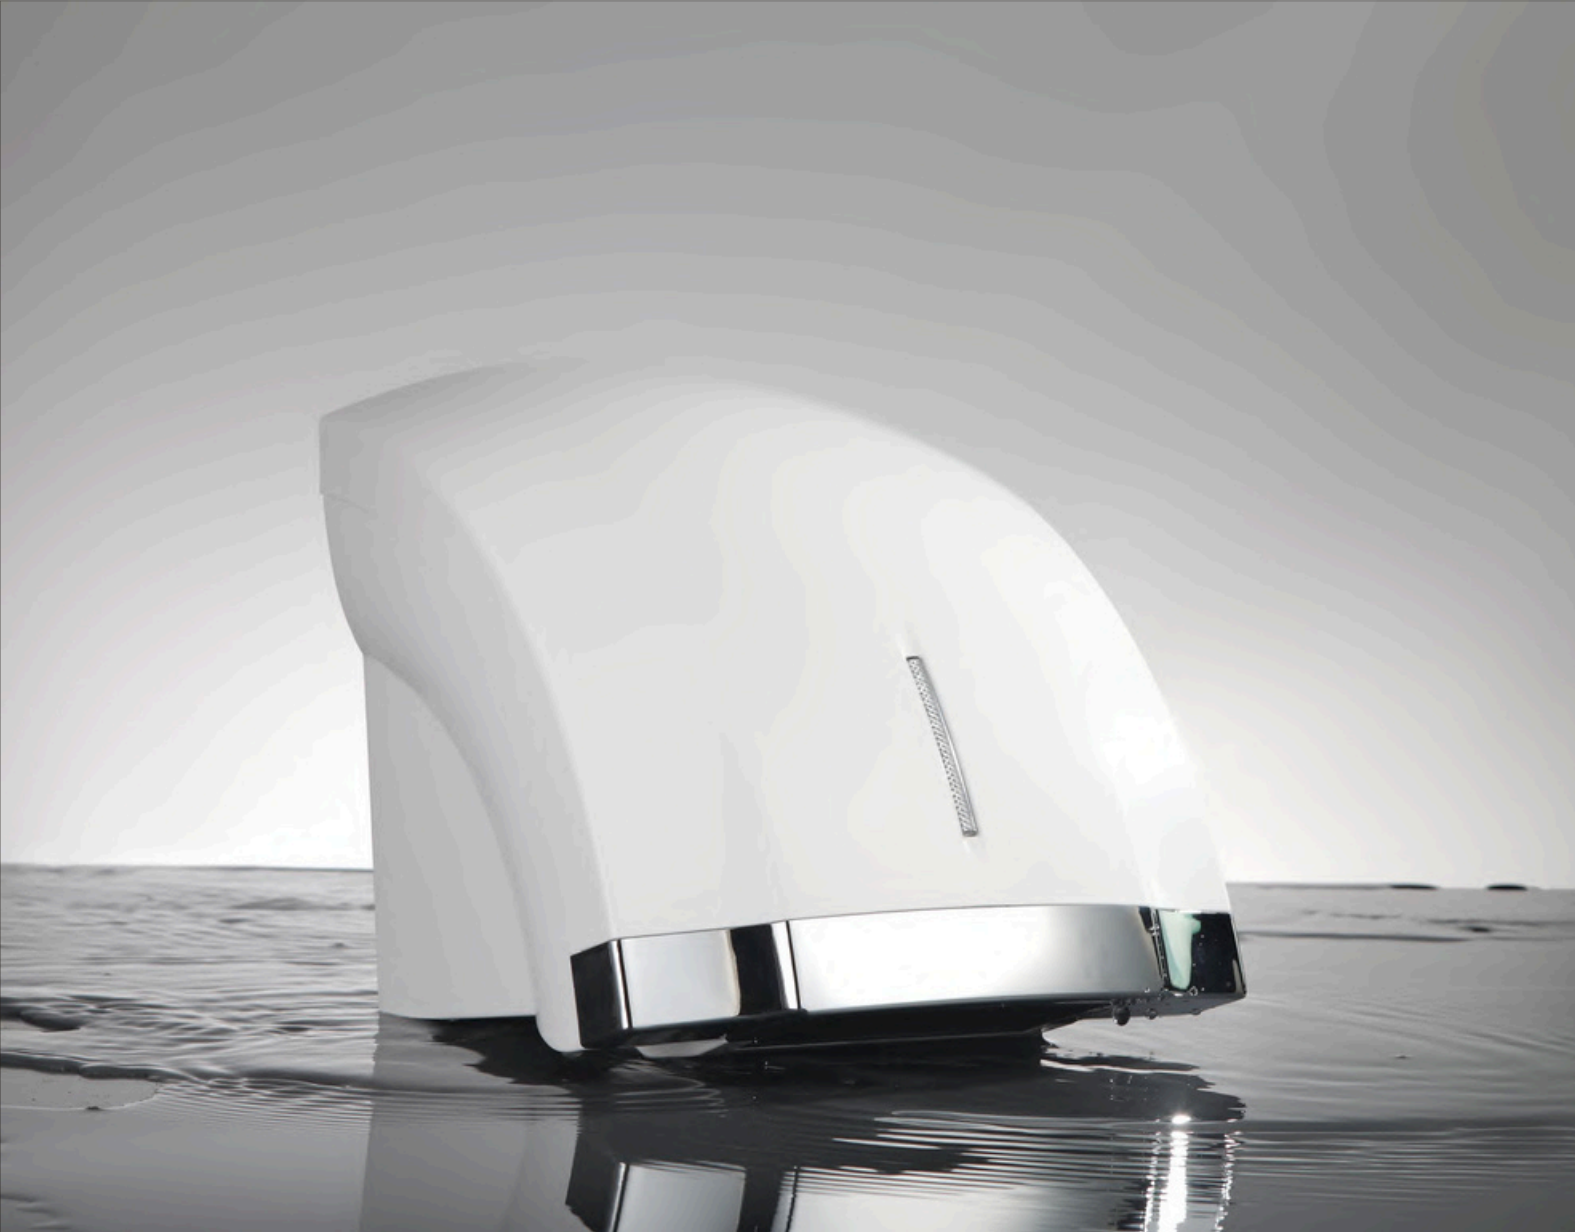

Voltage	110-220V(50Hz-60Hz)
Rated power	1800W
Dry hands time	15second
Air speed	>15m/s
Water splash proof	lpx4
Product size	240mmx240mmx210mm

HSD-A1003

SILVER WHITE BLACK

The strong wind speed of 15m/s,15 seconds to dry hands interhasa "jet" hand dryer with double dry air jet technology, equipped with high speed brush DC motor, The wind speed reached 15 meters,with warm wind function, can handle the moisture in the dry within 15 seconds.No need to rub hand or hand in hand, just put into the hands slowly back.

Unique vertical design, keep the ground dry and clean. interhasa "jet" hand dryer features a new design, to prevent the water drop dirty ground, ensure health.

Introduction to new design,Beautiful,Generous Jet type of dry cell phone use a new design, fashion and beautiful to reveal the simple,Noble and elegant in the creative, interhasa hand dryer meet the specific needs of the health , and is a new generation of dry hand in the classic!

www.interhasa.com

INSTANTANEOUS THERMAL TECHNOLOGY
DOUBLE HEATING WIRE
FAR INFRARED HEATING PLATE

Use infrared electromagnetic waves to heat the air to protect surrounding originals
The burning sensation is reduced and the safety is greatly improved

SMALL AND WITHOUT PUNCHING

POWERFUL

PHYSICAL NOISE REDUCTION

INFRARED INDUCTION

SAFETY PROTECTION

INSTANTANEOUS RAPID HEATING

ABS MATERIAL FOR FUSELAGE

light and not slippery
light and easy to clean
add vivid to hygiene

ANTI-THEFT STABLE BASE

Metal wall mount bracket
Do not shake when working

DOUBLE HEATING WIRE

Further protection
Safe constant temperature heating