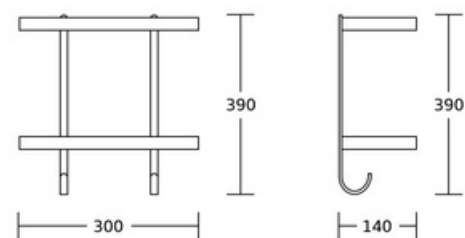

WT-526
Single Corner Basket
Material: Brass
Size: 280x80x120mm

WT-526D
Double Corner Basket
Material: Brass
Size: 280x390x120mm

WT-534
Corner Shelf
Material: Brass
Size: 490x100x176mm

Corner Basket

WT-823
Single Corner Basket
Material: Brass
Size: 280x70x120mm

WT-823D
Double Corner Basket
Material: Brass
Size: 280x380x120mm

WT-34512
Single Corner Basket
Material: Brass
Size: 300x62x210mm

WT-34512D
Double Corner Basket
Material: Brass
Size: 300x400x210mm

Corner Basket

WT-1813
Single Corner Basket
Material:Brass
Size:320x180x215mm

WT-1813D
Double Corner Basket
Material:Brass
Size:310x432x215mm

WT-1826
Single Corner Basket
Material:Brass
Size:300x25x140mm

WT-1826D
Double Corner Basket
Material:Brass
Size:300x390x140mm

Corner Basket

WT-1827
Single Corner Basket
Material:Brass
Size:300x25x193mm

WT-1827D
Double Corner Basket
Material:Brass
Size:300x415x193mm

WT-1904
Single Corner Basket
Material:Brass
Size:260x75x225mm

WT-1909
Single Corner Basket
Material:Brass
Size:320x82x287mm