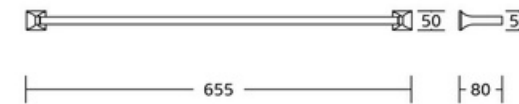

21700series

21735
Robe hook
Material: Zinc alloy
Size: 54x85x100mm

21732
Towel ring
Material: Zinc alloy
Size: 156x180x60mm

21733C
Toilet paper holder
Material: Zinc alloy
Size: 178x54x82mm

31600series

31635
Robe hook
Material: Zinc alloy
Size: 60x40x35mm

31632
Towel ring
Material: Zinc alloy
Size: 155x170x45mm

31633C
Toilet paper holder
Material: Zinc alloy
Size: 210x50x80mm

31624
Single towel bar
Material: Zinc alloy
Size: 655x50x80mm