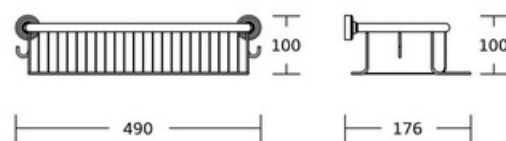

Corner Basket

WT-506
Single Corner Basket
Material:Brass
Size:260x60x215mm

WT-506D
Double Corner Basket
Material:Brass
Size:260x340x215mm

WT-506T
Triple Corner Basket
Material:Brass
Size:260x570x215mm

Corner Basket

WT-345D
Double Corner Basket
Material: Brass
Size: 255x390x150mm

WT-508
Single Corner Basket
Material: Brass
Size: 280x70x120mm

WT-508D
Double Corner Basket
Material: Brass
Size: 280x380x120mm

Corner Basket

WT-512
Single Corner Basket
Material: Brass
Size: 190x60x190mm

WT-512D
Double Corner Basket
Material: Brass
Size: 190x380x190mm

WT-512T
Triple Corner Basket
Material: Brass
Size: 190x565x190mm

Corner Basket

WT-526
Single Corner Basket
Material: Brass
Size: 280x80x120mm

WT-526D
Double Corner Basket
Material: Brass
Size: 280x390x120mm

WT-534
Corner Shelf
Material: Brass
Size: 490x100x176mm

Corner Basket

WT-823
Single Corner Basket
Material: Brass
Size: 280x70x120mm