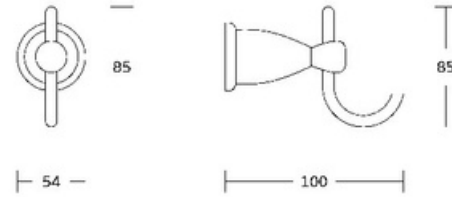

19724
Single towel bar
Material: Zinc alloy
Size: 669x60x86mm

19835
Robe hook
Material: Zinc alloy
Size: 64x74x83mm

19832
Towel ring
Material: Zinc alloy
Size: 160x180x83mm

19833B
Toilet paper holder
Material: Zinc alloy
Size: 180x125x83mm

19833C
Toilet paper holder
Material: Zinc alloy
Size: 210x64x83mm

19824
Single towel bar
Material: Zinc alloy
Size: 650x64x83mm

Beauty
Glint Your Life

Chrome BN Gold Black Gun Metal

21700series

21735
Robe hook
Material: Zinc alloy
Size: 54x85x100mm

21732
Towel ring
Material: Zinc alloy
Size: 156x180x60mm

21733C
Toilet paper holder
Material: Zinc alloy
Size: 178x54x82mm

21724
Single towel bar
Material: Zinc alloy
Size: 663x54x82mm

31600series

31635
Robe hook
Material: Zinc alloy
Size: 60x40x35mm