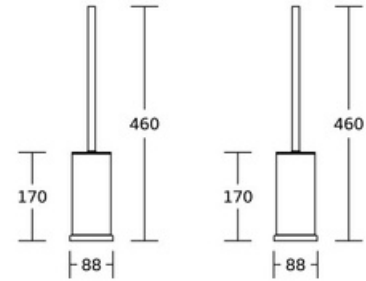

WT-899
Toilet brush holder
Material:Stainless Steel
Size:257x80x391mm

WT-771
Toilet brush holder
Material:Aluminium
Size:257x80x395mm

Toilet brush holder

WT-772
Toilet brush holder
Material:Aluminium
Size:257x80x395mm

WT-881
Toilet brush holder
Material:Aluminium
Size:170x88x460mm

WT-882
Toilet brush holder
Material:Aluminium
Size:115x88x402mm

Toilet Paper & Roll Holder

Sh01
Toilet Paper & Roll Holder
Material:Stainless Steel 304
Size:170x170x535mm