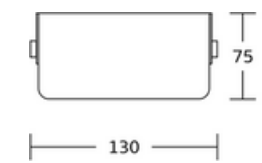

Toilet Paper & Roll Holder

WT-1198
Toilet Paper & Roll Holder
Material:Stainless Steel 304
Size:78x130x83mm

WT-1199
Toilet Paper & Roll Holder
Material:Stainless Steel 304
Size:78x130x83mm

WT-1197
Toilet Paper & Roll Holder
Material:Stainless Steel 304
Size:143x95x100mm

Toilet Paper & Roll Holder

WT-6709
Toilet Paper & Roll Holder
Material:Stainless Steel 304
Size:155x155x90mm