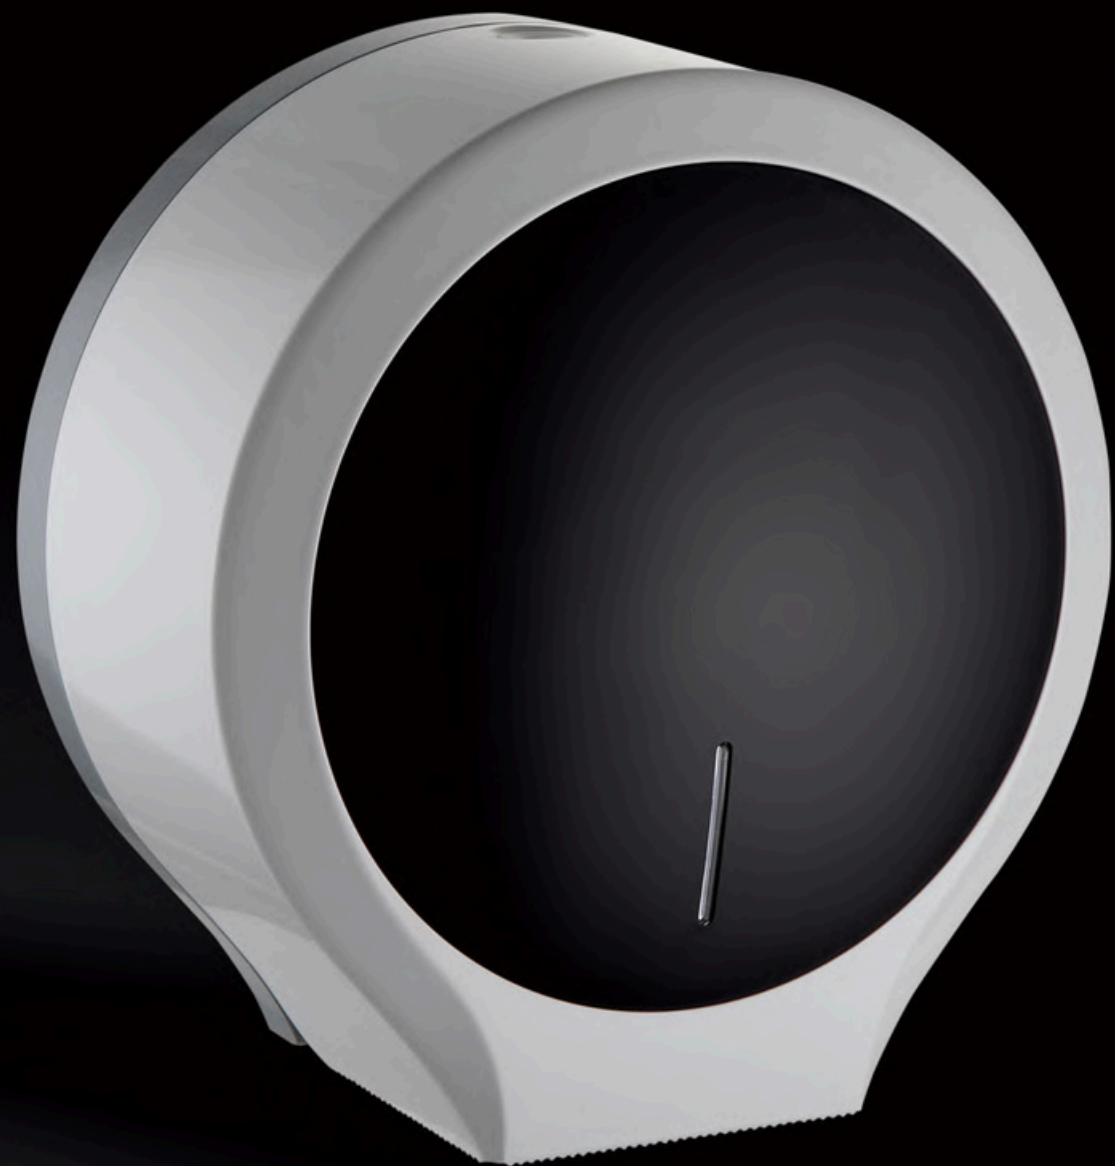

COMFORTABLE
AND ENDURABLE

TISSUE BOX SERIES