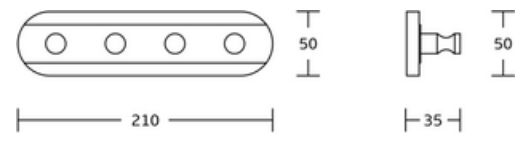

21732
Towel ring
Material: Zinc alloy
Size: 156x180x60mm

21733C
Toilet paper holder
Material: Zinc alloy
Size: 178x54x82mm

21724
Single towel bar
Material: Zinc alloy
Size: 663x54x82mm

31600series

31635
Robe hook
Material: Zinc alloy
Size: 60x40x35mm

31632
Towel ring
Material: Zinc alloy
Size: 155x170x45mm

31633C
Toilet paper holder
Material: Zinc alloy
Size: 210x50x80mm

31624
Single towel bar
Material: Zinc alloy
Size: 655x50x80mm

Basic Hooks

K-1030
3 Hooks
Material:SS+Zinc Alloy
Size:50x30x50mm

K-1031
3 Hooks
Material:SS+Zinc Alloy
Size:62x38x67mm

K-1032
5 Hooks
Material:SS+Zinc Alloy
Size:32x31x79mm

WT-7001
3 Hooks
Material:SS+Zinc Alloy
Size:285x45x30mm

WT-933
5 Hooks
Material:SS+Zinc Alloy
Size:30x30x70mm