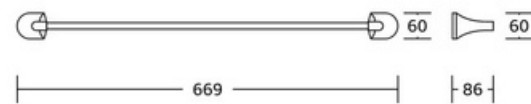

19724
Single towel bar
Material: Zinc alloy
Size: 669x60x86mm

19835
Robe hook
Material: Zinc alloy
Size: 64x74x83mm

19832
Towel ring
Material: Zinc alloy
Size: 160x180x83mm

19833B
Toilet paper holder
Material: Zinc alloy
Size: 180x125x83mm