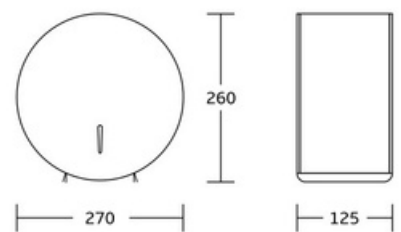

Toilet Paper & Roll Holder

WT-6629
Toilet Paper & Roll Holder
Material:Stainless Steel 304
Size:180x70x94mm

WT-6709
Toilet Paper & Roll Holder
Material:Stainless Steel 304
Size:155x155x90mm

WT-6610
Toilet Paper & Roll Holder
Material:Stainless Steel 304
Size:130x75x115mm

WT-6611
Toilet Paper & Roll Holder
Material:Stainless Steel 304
Size:285x80x110mm

Toilet Paper & Roll Holder

WT-6601
Toilet Paper & Roll Holder
Material:Stainless Steel 304
Size:125x120x125mm

WT-6602
Toilet Paper & Roll Holder
Material:Stainless Steel 304
Size:125x130x125mm

WT-6609
Toilet Paper & Roll Holder
Material:Stainless Steel 304
Size:300x160x55mm

WT-6614
Toilet Paper & Roll Holder
Material:Stainless Steel 304
Size:130x65x110mm

WT-6618
Toilet Paper & Roll Holder
Material:Stainless Steel 304
Size:125x130x125mm