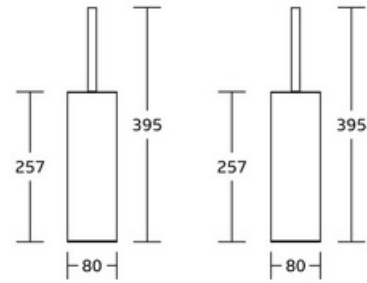

WT-833
Toilet brush holder
Material:Stainless Steel
Size:181x80x455mm