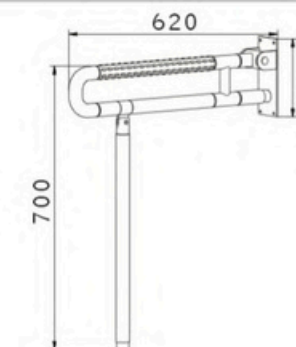

1W012-Y
落地U型扶手
Landing U-shaped handrail