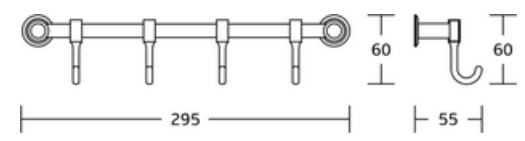

21732
Towel ring
Material: Zinc alloy
Size: 156x180x60mm

21733C
Toilet paper holder
Material: Zinc alloy
Size: 178x54x82mm

21724
Single towel bar
Material: Zinc alloy
Size: 663x54x82mm

31600series

31635
Robe hook
Material: Zinc alloy
Size: 60x40x35mm

31632
Towel ring
Material: Zinc alloy
Size: 155x170x45mm

31633C
Toilet paper holder
Material: Zinc alloy
Size: 210x50x80mm

31624
Single towel bar
Material: Zinc alloy
Size: 655x50x80mm

Basic Hooks

K-1030
3 Hooks
Material:SS+Zinc Alloy
Size:50x30x50mm

K-1031
3 Hooks
Material:SS+Zinc Alloy
Size:62x38x67mm

K-1032
5 Hooks
Material:SS+Zinc Alloy
Size:32x31x79mm

WT-7001
3 Hooks
Material:SS+Zinc Alloy
Size:285x45x30mm

WT-933
5 Hooks
Material:SS+Zinc Alloy
Size:30x30x70mm