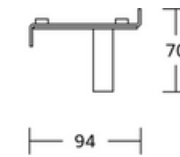

Toilet Paper & Roll Holder