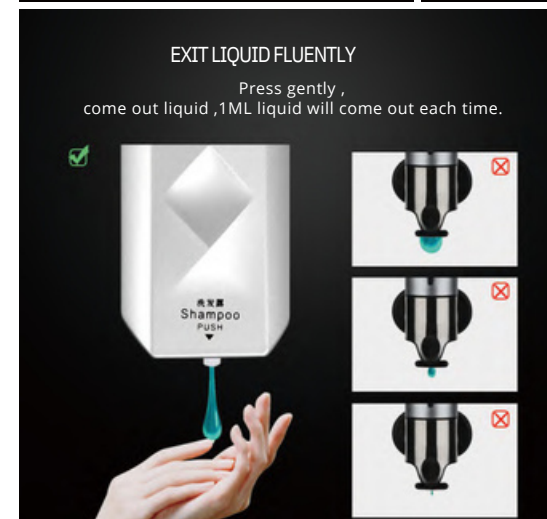

SOAP DISPENSER SERIES