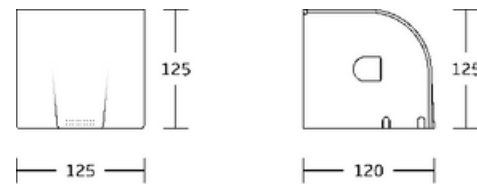

WT-8810
Toilet Paper & Roll Holder
Material:Stainless Steel 304
Size:125x130x125mm