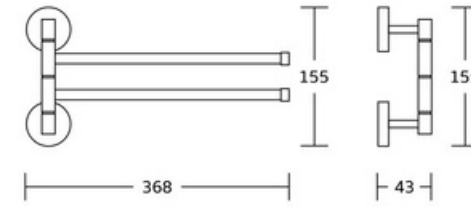

Corner Basket

WT-935
Single Corner Basket
Material:Stainless Steel 304
Size:300x20x200mm

WT-936
Single Corner Basket
Material:Stainless Steel 304
Size:400x30x110mm

WT-937
Single Corner Basket
Material:Stainless Steel 304
Size:500x30x110mm

Corner Basket

WT-514
Single Corner Basket
Material:Stainless Steel 304
Size:290x60x210mm

WT-514D
Double Corner Basket
Material:Stainless Steel 304
Size:290x390x210mm

WT-1909
Single Corner Basket
Material:Stainless Steel 304
Size:300x63x218mm

Swivel Towel Bar

WT-3922
Swivel Towel Bar
Material:Stainless Steel 304
Size:368x155x43mm

WT-3923
Swivel Towel Bar
Material:Stainless Steel 304
Size:368x195x43mm

WT-3924
Swivel Towel Bar
Material:Stainless Steel 304
Size:368x270x43mm