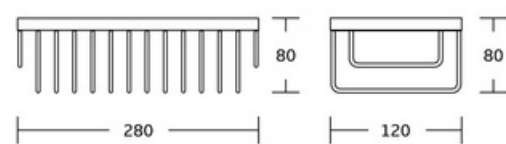

WT-345D
Double Corner Basket
Material: Brass
Size: 255x390x150mm

WT-508
Single Corner Basket
Material: Brass
Size: 280x70x120mm

WT-508D
Double Corner Basket
Material: Brass
Size: 280x380x120mm

Corner Basket

WT-512
Single Corner Basket
Material: Brass
Size: 190x60x190mm

WT-512D
Double Corner Basket
Material: Brass
Size: 190x380x190mm

WT-512T
Triple Corner Basket
Material: Brass
Size: 190x565x190mm

Corner Basket

WT-526
Single Corner Basket
Material: Brass
Size: 280x80x120mm

WT-526D
Double Corner Basket
Material: Brass
Size: 280x390x120mm

WT-534
Corner Shelf
Material: Brass
Size: 490x100x176mm

Corner Basket

WT-823
Single Corner Basket
Material: Brass
Size: 280x70x120mm