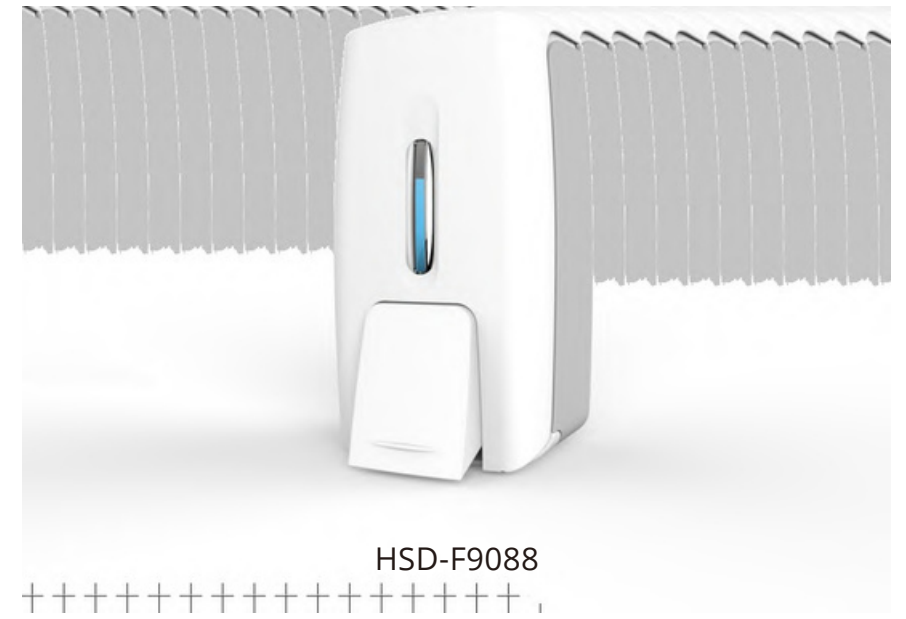

WT-1142
Face-painting Mirror
Material:Brass+SS 304
Size:158x430x120mm

CONCISE
FRIENDLY AND ELEGANT

SOAP DISPENSER SERIES

HSD-F9088

HSD-F9088-2

HSD-F7016

HSD-F7016-2

HSD-F7016-3