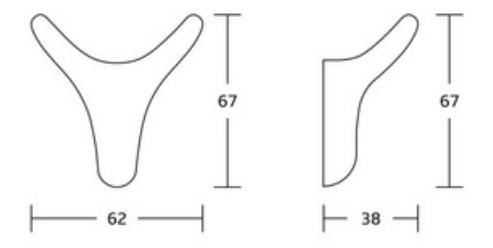

21732
Towel ring
Material: Zinc alloy
Size: 156x180x60mm

21733C
Toilet paper holder
Material: Zinc alloy
Size: 178x54x82mm

21724
Single towel bar
Material: Zinc alloy
Size: 663x54x82mm

31600series

31635
Robe hook
Material: Zinc alloy
Size: 60x40x35mm

31632
Towel ring
Material: Zinc alloy
Size: 155x170x45mm

31633C
Toilet paper holder
Material: Zinc alloy
Size: 210x50x80mm

31624
Single towel bar
Material: Zinc alloy
Size: 655x50x80mm

Basic Hooks

K-1030
3 Hooks
Material:SS+Zinc Alloy
Size:50x30x50mm

K-1031
3 Hooks
Material:SS+Zinc Alloy
Size:62x38x67mm

K-1032
5 Hooks
Material:SS+Zinc Alloy
Size:32x31x79mm

WT-7001
3 Hooks
Material:SS+Zinc Alloy
Size:285x45x30mm

WT-933
5 Hooks
Material:SS+Zinc Alloy
Size:30x30x70mm