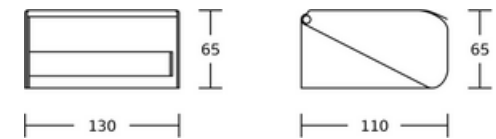

Toilet Paper & Roll Holder

WT-6601
Toilet Paper & Roll Holder
Material:Stainless Steel 304
Size:125x120x125mm

WT-6602
Toilet Paper & Roll Holder
Material:Stainless Steel 304
Size:125x130x125mm

WT-6609
Toilet Paper & Roll Holder
Material:Stainless Steel 304
Size:300x160x55mm

WT-6614
Toilet Paper & Roll Holder
Material:Stainless Steel 304
Size:130x65x110mm

WT-6618
Toilet Paper & Roll Holder
Material:Stainless Steel 304
Size:125x130x125mm

Toilet Paper & Roll Holder

WT-8801
Toilet Paper & Roll Holder
Material:Stainless Steel 304
Size:185x260x75mm

WT-8802
Toilet Paper & Roll Holder
Material:Stainless Steel 304
Size:280x255x100mm

WT-8803
Toilet Paper & Roll Holder
Material:Stainless Steel 304
Size:230x260x75mm

WT-8805
Toilet Paper & Roll Holder
Material:Stainless Steel 304
Size:250x260x115mm

WT-8806
Toilet Paper & Roll Holder
Material:Stainless Steel 304
Size:270x260x125mm