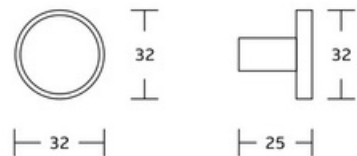

WT-918
Hooks
Material:Brass
Size:17x17x30mm

WT-921
Hooks
Material:Brass
Size:250/320x32x25mm

WT-919
Hooks
Material:Brass
Size:168/245/320/390x30x30mm

Basic Hooks

WT-922
Hooks
Material: Brass
Size: 250/250x32x25mm

WT-926
Hooks
Material: Brass
Size: 190/250/350x30x40mm

WT-925
Hook
Material: Brass
Size: 40x80x33mm

WT-925B
Hook
Material: Brass
Size: 32x32x25mm

Toilet brush holder

WT-813
Toilet brush holder
Material: Stainless Steel
Size: 200x160x698mm