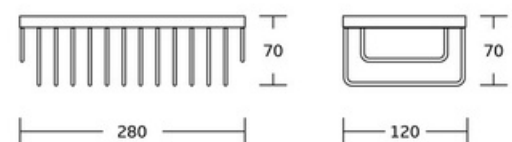

Corner Basket

WT-506
Single Corner Basket
Material:Brass
Size:260x60x215mm

WT-506D
Double Corner Basket
Material:Brass
Size:260x340x215mm

WT-506T
Triple Corner Basket
Material:Brass
Size:260x570x215mm

Corner Basket

WT-345D
Double Corner Basket
Material: Brass
Size: 255x390x150mm

WT-508
Single Corner Basket
Material: Brass
Size: 280x70x120mm

WT-508D
Double Corner Basket
Material: Brass
Size: 280x380x120mm

Corner Basket