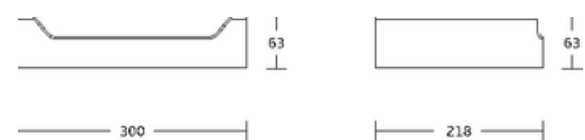

Corner Basket

WT-935
Single Corner Basket
Material:Stainless Steel 304
Size:300x20x200mm

WT-936
Single Corner Basket
Material:Stainless Steel 304
Size:400x30x110mm

WT-937
Single Corner Basket
Material:Stainless Steel 304
Size:500x30x110mm

Corner Basket

WT-514
Single Corner Basket
Material:Stainless Steel 304
Size:290x60x210mm

WT-514D
Double Corner Basket
Material:Stainless Steel 304
Size:290x390x210mm

WT-1909
Single Corner Basket
Material:Stainless Steel 304
Size:300x63x218mm