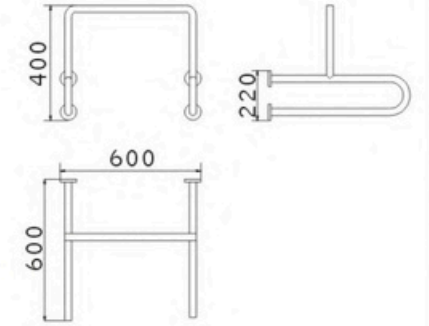

7W033 $\varnothing 32$
90° 扶手
90° handrail

7W037 $\varnothing 32$
135° 扶手
135° handrail

7W061 Ø35
U型扶手
U-shaped handrail

7W062 Ø35
落地U型扶手
Landing U-shaped handrail

7W063 Ø35
洗手盆扶手
The sink handrail

7W064 Ø35
小便器扶手
Urinal handrail