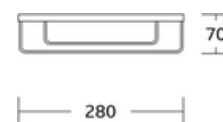

WT-345D
Double Corner Basket
Material: Brass
Size: 255x390x150mm

WT-508
Single Corner Basket
Material: Brass
Size: 280x70x120mm

WT-508D
Double Corner Basket
Material: Brass
Size: 280x380x120mm

Corner Basket

WT-512
Single Corner Basket
Material: Brass
Size: 190x60x190mm

WT-512D
Double Corner Basket
Material: Brass
Size: 190x380x190mm

WT-512T
Triple Corner Basket
Material: Brass
Size: 190x565x190mm

Corner Basket

WT-526
Single Corner Basket
Material: Brass
Size: 280x80x120mm

WT-526D
Double Corner Basket
Material: Brass
Size: 280x390x120mm

WT-534
Corner Shelf
Material: Brass
Size: 490x100x176mm

Corner Basket

WT-823
Single Corner Basket
Material: Brass
Size: 280x70x120mm

WT-823D
Double Corner Basket
Material: Brass
Size: 280x380x120mm

WT-34512
Single Corner Basket
Material: Brass
Size: 300x62x210mm

WT-34512D
Double Corner Basket
Material: Brass
Size: 300x400x210mm

Corner Basket