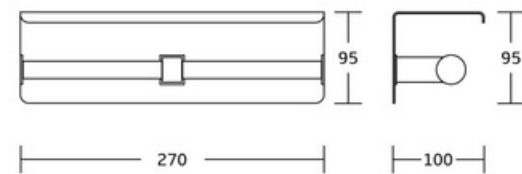

Toilet Paper & Roll Holder

WT-1198
Toilet Paper & Roll Holder
Material:Stainless Steel 304
Size:78x130x83mm

WT-1199
Toilet Paper & Roll Holder
Material:Stainless Steel 304
Size:78x130x83mm

WT-1197
Toilet Paper & Roll Holder
Material:Stainless Steel 304
Size:143x95x100mm

Toilet Paper & Roll Holder