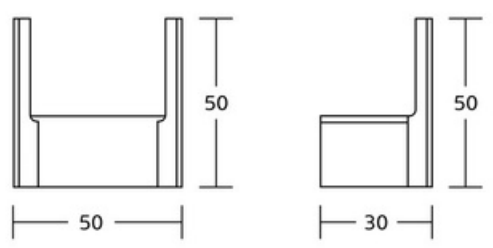

21732
Towel ring
Material: Zinc alloy
Size: 156x180x60mm

21733C
Toilet paper holder
Material: Zinc alloy
Size: 178x54x82mm

21724
Single towel bar
Material: Zinc alloy
Size: 663x54x82mm

31600series

31635
Robe hook
Material: Zinc alloy
Size: 60x40x35mm

31632
Towel ring
Material: Zinc alloy
Size: 155x170x45mm

31633C
Toilet paper holder
Material: Zinc alloy
Size: 210x50x80mm

31624
Single towel bar
Material: Zinc alloy
Size: 655x50x80mm

Basic Hooks

K-1030
3 Hooks
Material:SS+Zinc Alloy
Size:50x30x50mm

K-1031
3 Hooks
Material:SS+Zinc Alloy
Size:62x38x67mm

K-1032
5 Hooks
Material:SS+Zinc Alloy
Size:32x31x79mm

WT-7001
3 Hooks
Material:SS+Zinc Alloy
Size:285x45x30mm

WT-933
5 Hooks
Material:SS+Zinc Alloy
Size:30x30x70mm