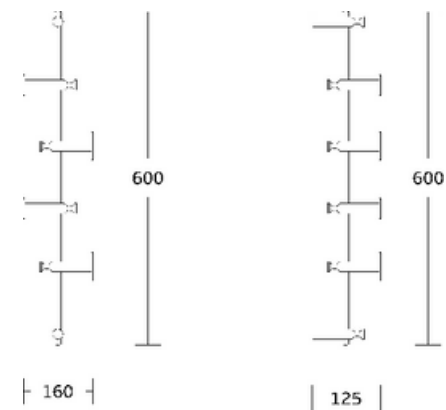

Corner Basket

WT-514
Single Corner Basket
Material:Stainless Steel 304
Size:290x60x210mm

WT-514D
Double Corner Basket
Material:Stainless Steel 304
Size:290x390x210mm

WT-1909
Single Corner Basket
Material:Stainless Steel 304
Size:300x63x218mm

Swivel Towel Bar

WT-3922
Swivel Towel Bar
Material:Stainless Steel 304
Size:368x155x43mm

WT-3923
Swivel Towel Bar
Material:Stainless Steel 304
Size:368x195x43mm

WT-3924
Swivel Towel Bar
Material:Stainless Steel 304
Size:368x270x43mm

Coat Rack

WT-928
Coat Rack
Material:Stainless Steel 304
Size:568x95x48mm

WT-929
Coat Rack
Material:Stainless Steel 304
Size:95x825x48mm

WT-930
Coat Rack
Material:Stainless Steel 304
Size:160x600x125mm

Face-painting Mirror