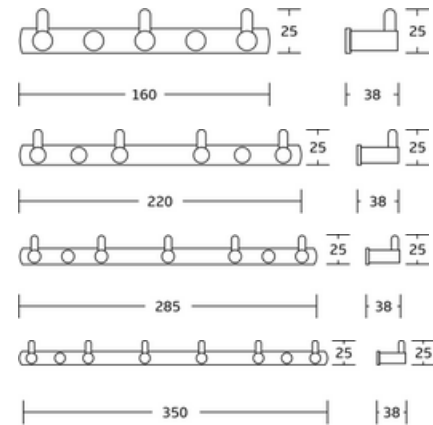

Basic Hooks

WT-5153
Hooks
Material:SS+Zinc Alloy
Size:180/240/300/360x40x40mm

WT-6053
Hooks
Material:SS+Zinc Alloy
Size:175/230/400/470x45x35mm

WT-6153
Hooks
Material:SS+Zinc Alloy
Size:360/440/520x60x40mm

Basic Hooks

WT-7103
Hooks
Material:SS+Zinc Alloy
Size:180/240/300/360x40x40mm

WT-915
Hooks
Material:Brass
Size:160/220/285/350x25x38mm

WT-916
Hooks
Material:Brass
Size:190/270/350/430x18x40mm

Basic Hooks

WT-917
Hooks
Material:Brass
Size:165/240/315/390x30x30mm

WT-918
Hooks
Material:Brass
Size:17x17x30mm

WT-921
Hooks
Material:Brass
Size:250/320x32x25mm

WT-919
Hooks
Material:Brass
Size:168/245/320/390x30x30mm

Basic Hooks

WT-922
Hooks
Material: Brass
Size: 250/250x32x25mm

WT-926
Hooks
Material: Brass
Size: 190/250/350x30x40mm

WT-925
Hook
Material: Brass
Size: 40x80x33mm

WT-925B
Hook
Material: Brass
Size: 32x32x25mm

Toilet brush holder

WT-813
Toilet brush holder
Material: Stainless Steel
Size: 200x160x698mm