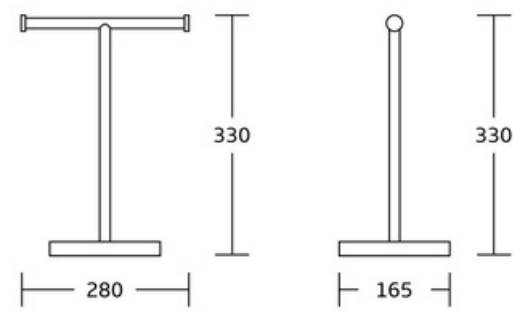

WT-899
Toilet brush holder
Material:Stainless Steel
Size:257x80x391mm

WT-771
Toilet brush holder
Material:Aluminium
Size:257x80x395mm

Toilet brush holder

WT-772
Toilet brush holder
Material:Aluminium
Size:257x80x395mm

WT-881
Toilet brush holder
Material:Aluminium
Size:170x88x460mm

WT-882
Toilet brush holder
Material:Aluminium
Size:115x88x402mm

Toilet Paper & Roll Holder

Sh01
Toilet Paper & Roll Holder
Material:Stainless Steel 304
Size:170x170x535mm

Sh02
Toilet Paper & Roll Holder
Material:Stainless Steel 304
Size:280x165x330mm

WT-1120
Toilet Paper & Roll Holder
Material:Stainless Steel 304
Size:200x135x146mm

Toilet Paper & Roll Holder

WT-1198
Toilet Paper & Roll Holder
Material:Stainless Steel 304
Size:78x130x83mm