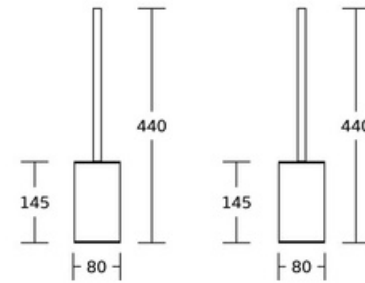

WT-866
Toilet brush holder
Material:Stainless Steel
Size:257x80x395mm