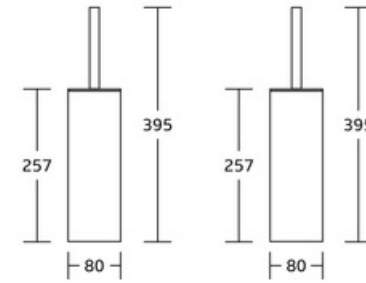

Toilet brush holder

WT-772
Toilet brush holder
Material:Aluminium
Size:257x80x395mm