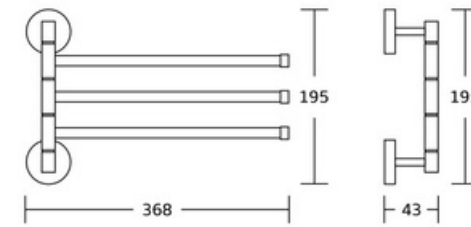

Corner Basket

WT-1827
Single Corner Basket
Material:Brass
Size:300x25x193mm

WT-1827D
Double Corner Basket
Material:Brass
Size:300x415x193mm

WT-1904
Single Corner Basket
Material:Brass
Size:260x75x225mm

WT-1909
Single Corner Basket
Material:Brass
Size:320x82x287mm

Corner Basket

WT-935
Single Corner Basket
Material:Stainless Steel 304
Size:300x20x200mm

WT-936
Single Corner Basket
Material:Stainless Steel 304
Size:400x30x110mm

WT-937
Single Corner Basket
Material:Stainless Steel 304
Size:500x30x110mm

Corner Basket

WT-514
Single Corner Basket
Material:Stainless Steel 304
Size:290x60x210mm

WT-514D
Double Corner Basket
Material:Stainless Steel 304
Size:290x390x210mm

WT-1909
Single Corner Basket
Material:Stainless Steel 304
Size:300x63x218mm

Swivel Towel Bar

WT-3922
Swivel Towel Bar
Material:Stainless Steel 304
Size:368x155x43mm

WT-3923
Swivel Towel Bar
Material:Stainless Steel 304
Size:368x195x43mm

WT-3924
Swivel Towel Bar
Material:Stainless Steel 304
Size:368x270x43mm