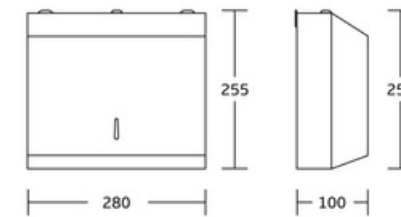

Toilet Paper & Roll Holder

WT-6601
Toilet Paper & Roll Holder
Material:Stainless Steel 304
Size:125x120x125mm

WT-6602
Toilet Paper & Roll Holder
Material:Stainless Steel 304
Size:125x130x125mm

WT-6609
Toilet Paper & Roll Holder
Material:Stainless Steel 304
Size:300x160x55mm

WT-6614
Toilet Paper & Roll Holder
Material:Stainless Steel 304
Size:130x65x110mm

WT-6618
Toilet Paper & Roll Holder
Material:Stainless Steel 304
Size:125x130x125mm

Toilet Paper & Roll Holder

WT-8801
Toilet Paper & Roll Holder
Material:Stainless Steel 304
Size:185x260x75mm

WT-8802
Toilet Paper & Roll Holder
Material:Stainless Steel 304
Size:280x255x100mm

WT-8803
Toilet Paper & Roll Holder
Material:Stainless Steel 304
Size:230x260x75mm

WT-8805
Toilet Paper & Roll Holder
Material:Stainless Steel 304
Size:250x260x115mm

WT-8806
Toilet Paper & Roll Holder
Material:Stainless Steel 304
Size:270x260x125mm