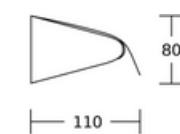

Toilet Paper & Roll Holder

WT-6629
Toilet Paper & Roll Holder
Material:Stainless Steel 304
Size:180x70x94mm

WT-6709
Toilet Paper & Roll Holder
Material:Stainless Steel 304
Size:155x155x90mm

WT-6610
Toilet Paper & Roll Holder
Material:Stainless Steel 304
Size:130x75x115mm