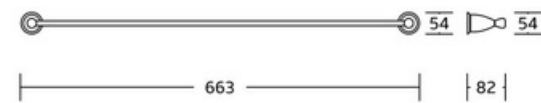

21700series

21735
Robe hook
Material: Zinc alloy
Size: 54x85x100mm

21732
Towel ring
Material: Zinc alloy
Size: 156x180x60mm

21733C
Toilet paper holder
Material: Zinc alloy
Size: 178x54x82mm

31600series

31635
Robe hook
Material: Zinc alloy
Size: 60x40x35mm

31632
Towel ring
Material: Zinc alloy
Size: 155x170x45mm

31633C
Toilet paper holder
Material: Zinc alloy
Size: 210x50x80mm

31624
Single towel bar
Material: Zinc alloy
Size: 655x50x80mm