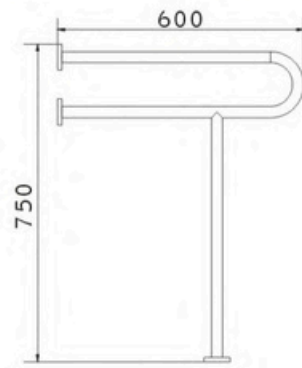

7W033 $\varnothing 32$
90° 扶手
90° handrail

7W037 $\varnothing 32$
135° 扶手
135° handrail

7W061 Ø35
U型扶手
U-shaped handrail

7W062 Ø35
落地U型扶手
Landing U-shaped handrail

7W063 Ø35
洗手盆扶手
The sink handrail

7W064 Ø35
小便器扶手
Urinal handrail