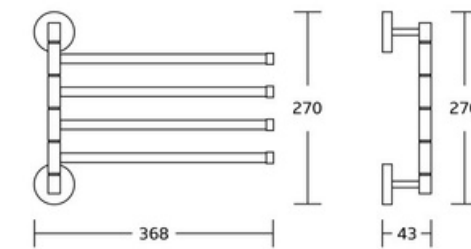

Corner Basket

WT-1827
Single Corner Basket
Material:Brass
Size:300x25x193mm

WT-1827D
Double Corner Basket
Material:Brass
Size:300x415x193mm

WT-1904
Single Corner Basket
Material:Brass
Size:260x75x225mm

WT-1909
Single Corner Basket
Material:Brass
Size:320x82x287mm

Corner Basket

WT-935
Single Corner Basket
Material:Stainless Steel 304
Size:300x20x200mm

WT-936
Single Corner Basket
Material:Stainless Steel 304
Size:400x30x110mm

WT-937
Single Corner Basket
Material:Stainless Steel 304
Size:500x30x110mm

Corner Basket

WT-514
Single Corner Basket
Material:Stainless Steel 304
Size:290x60x210mm

WT-514D
Double Corner Basket
Material:Stainless Steel 304
Size:290x390x210mm

WT-1909
Single Corner Basket
Material:Stainless Steel 304
Size:300x63x218mm

Swivel Towel Bar

WT-3922
Swivel Towel Bar
Material:Stainless Steel 304
Size:368x155x43mm

WT-3923
Swivel Towel Bar
Material:Stainless Steel 304
Size:368x195x43mm

WT-3924
Swivel Towel Bar
Material:Stainless Steel 304
Size:368x270x43mm