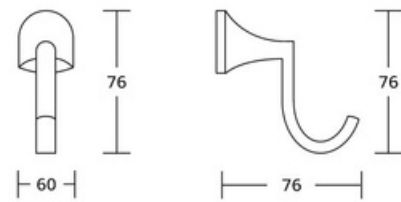

19700series

Chrome BN Gold Black Gun Metal

19735
Robe hook
Material: Zinc alloy
Size: 60x76x76mm

19732
Towel ring
Material: Zinc alloy
Size: 160x190x66mm

19733C
Toilet paper holder
Material: Zinc alloy
Size: 180x60x86mm

19724
Single towel bar
Material: Zinc alloy
Size: 669x60x86mm

19835
Robe hook
Material: Zinc alloy
Size: 64x74x83mm

19832
Towel ring
Material: Zinc alloy
Size: 160x180x83mm

19833B
Toilet paper holder
Material: Zinc alloy
Size: 180x125x83mm