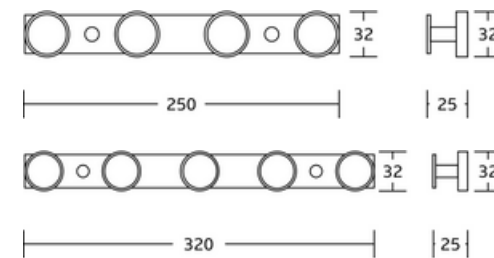

Basic Hooks

WT-5153
Hooks
Material:SS+Zinc Alloy
Size:180/240/300/360x40x40mm

WT-6053
Hooks
Material:SS+Zinc Alloy
Size:175/230/400/470x45x35mm

WT-6153
Hooks
Material:SS+Zinc Alloy
Size:360/440/520x60x40mm

Basic Hooks

WT-7103
Hooks
Material:SS+Zinc Alloy
Size:180/240/300/360x40x40mm

WT-915
Hooks
Material:Brass
Size:160/220/285/350x25x38mm

WT-916
Hooks
Material:Brass
Size:190/270/350/430x18x40mm

Basic Hooks

WT-917
Hooks
Material:Brass
Size:165/240/315/390x30x30mm

WT-918
Hooks
Material:Brass
Size:17x17x30mm

WT-921
Hooks
Material:Brass
Size:250/320x32x25mm

WT-919
Hooks
Material:Brass
Size:168/245/320/390x30x30mm

Basic Hooks

WT-922
Hooks
Material: Brass
Size: 250/250x32x25mm