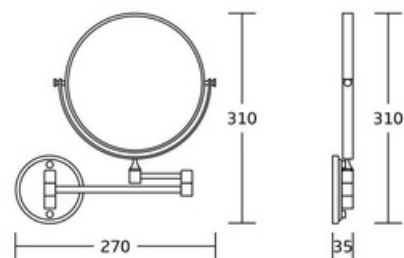

WT-1096
Face-painting Mirror
Material:Brass+SS 304
Size:218x304mm