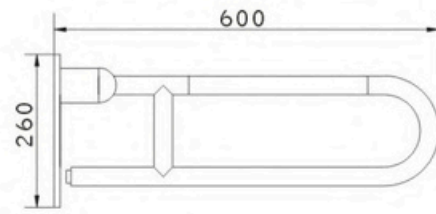

7W033 $\varnothing 32$
90° 扶手
90° handrail

7W037 $\varnothing 32$
135° 扶手
135° handrail

7W061 Ø35
U型扶手
U-shaped handrail

7W062 Ø35
落地U型扶手
Landing U-shaped handrail

7W063 Ø35
洗手盆扶手
The sink handrail

7W064 Ø35
小便器扶手
Urinal handrail