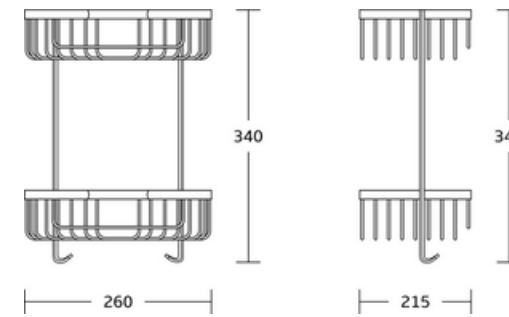

WT-8809
Toilet Paper & Roll Holder
Material:Stainless Steel 304
Size:125x125x120mm

WT-8810
Toilet Paper & Roll Holder
Material:Stainless Steel 304
Size:125x130x125mm

WT-8825
Toilet Paper & Roll Holder
Material:Stainless Steel 304
Size:120x135x160mm

Corner Basket

WT-506
Single Corner Basket
Material:Brass
Size:260x60x215mm

WT-506D
Double Corner Basket
Material:Brass
Size:260x340x215mm

WT-506T
Triple Corner Basket
Material:Brass
Size:260x570x215mm

Corner Basket

WT-345D
Double Corner Basket
Material: Brass
Size: 255x390x150mm

WT-508
Single Corner Basket
Material: Brass
Size: 280x70x120mm

WT-508D
Double Corner Basket
Material: Brass
Size: 280x380x120mm

Corner Basket