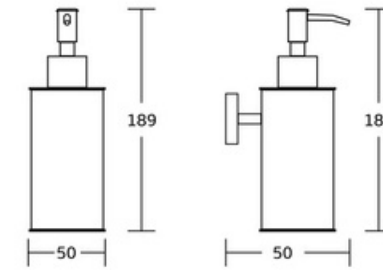

Soap Dispenser

WT-621
Soap Dispenser
Material:Stainless Steel
Size:50x189mm

WT-622
Soap Dispenser
Material:Stainless Steel
Size:50x189mm

WT-627
Soap Dispenser
Material:Stainless Steel
Size:50x189mm

Soap Dispenser

WT-628
Soap Dispenser
Material:Stainless Steel
Size:50x189mm

WT-625
Soap Dispenser
Material:Aluminium
Size:70x170mm

WT-626
Soap Dispenser
Material:Aluminium
Size:90x170mm

COMFORTABLE
AND ENDURABLE

TISSUE BOX SERIES