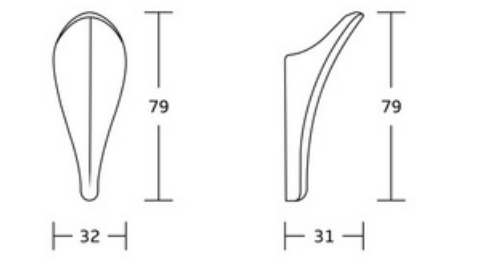

21732
Towel ring
Material: Zinc alloy
Size: 156x180x60mm

21733C
Toilet paper holder
Material: Zinc alloy
Size: 178x54x82mm

21724
Single towel bar
Material: Zinc alloy
Size: 663x54x82mm

31600series

31635
Robe hook
Material: Zinc alloy
Size: 60x40x35mm

31632
Towel ring
Material: Zinc alloy
Size: 155x170x45mm

31633C
Toilet paper holder
Material: Zinc alloy
Size: 210x50x80mm

31624
Single towel bar
Material: Zinc alloy
Size: 655x50x80mm

Basic Hooks

K-1030
3 Hooks
Material:SS+Zinc Alloy
Size:50x30x50mm

K-1031
3 Hooks
Material:SS+Zinc Alloy
Size:62x38x67mm

K-1032
5 Hooks
Material:SS+Zinc Alloy
Size:32x31x79mm

WT-7001
3 Hooks
Material:SS+Zinc Alloy
Size:285x45x30mm

WT-933
5 Hooks
Material:SS+Zinc Alloy
Size:30x30x70mm