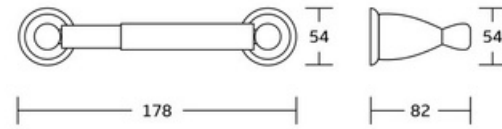

21724
Single towel bar
Material: Zinc alloy
Size: 663x54x82mm