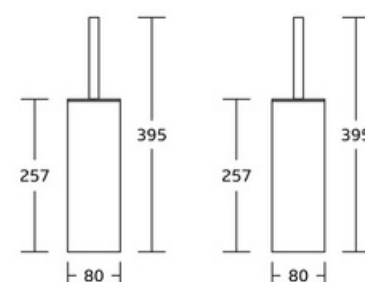

Toilet brush holder

WT-811
Toilet brush holder
Material:Stainless Steel
Size:257x80x395mm

WT-822
Toilet brush holder
Material:Stainless Steel
Size:257x80x395mm

WT-833
Toilet brush holder
Material:Stainless Steel
Size:181x80x455mm

Toilet brush holder

WT-844
Toilet brush holder
Material:Stainless Steel
Size:126x80x390mm

WT-855
Toilet brush holder
Material:Stainless Steel
Size:145x80x440mm

WT-866
Toilet brush holder
Material:Stainless Steel
Size:257x80x395mm