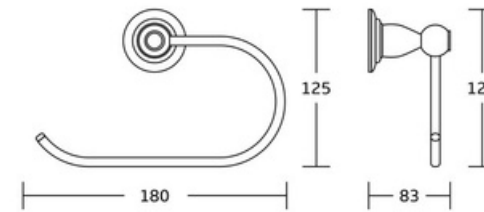

19700series

Chrome BN Gold Black Gun Metal

19735
Robe hook
Material: Zinc alloy
Size: 60x76x76mm

19732
Towel ring
Material: Zinc alloy
Size: 160x190x66mm

19733C
Toilet paper holder
Material: Zinc alloy
Size: 180x60x86mm

19724
Single towel bar
Material: Zinc alloy
Size: 669x60x86mm

19835
Robe hook
Material: Zinc alloy
Size: 64x74x83mm

19832
Towel ring
Material: Zinc alloy
Size: 160x180x83mm

19833B
Toilet paper holder
Material: Zinc alloy
Size: 180x125x83mm

19833C
Toilet paper holder
Material: Zinc alloy
Size: 210x64x83mm

19824
Single towel bar
Material: Zinc alloy
Size: 650x64x83mm

Beauty
Glint Your Life

Chrome BN Gold Black Gun Metal

21700series

21735
Robe hook
Material: Zinc alloy
Size: 54x85x100mm