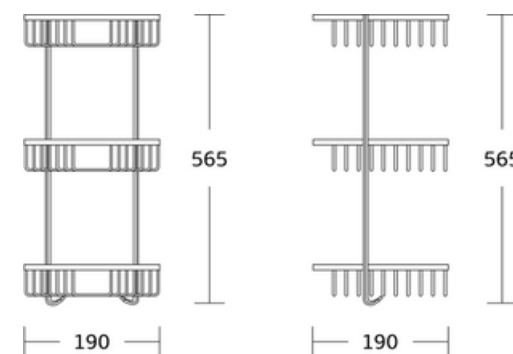

Corner Basket

WT-506
Single Corner Basket
Material:Brass
Size:260x60x215mm

WT-506D
Double Corner Basket
Material:Brass
Size:260x340x215mm

WT-506T
Triple Corner Basket
Material:Brass
Size:260x570x215mm

Corner Basket

WT-345D
Double Corner Basket
Material: Brass
Size: 255x390x150mm

WT-508
Single Corner Basket
Material: Brass
Size: 280x70x120mm

WT-508D
Double Corner Basket
Material: Brass
Size: 280x380x120mm

Corner Basket

WT-512
Single Corner Basket
Material: Brass
Size: 190x60x190mm

WT-512D
Double Corner Basket
Material: Brass
Size: 190x380x190mm

WT-512T
Triple Corner Basket
Material: Brass
Size: 190x565x190mm

Corner Basket

WT-526
Single Corner Basket
Material: Brass
Size: 280x80x120mm

WT-526D
Double Corner Basket
Material: Brass
Size: 280x390x120mm

WT-534
Corner Shelf
Material: Brass
Size: 490x100x176mm

Corner Basket

WT-823
Single Corner Basket
Material: Brass
Size: 280x70x120mm