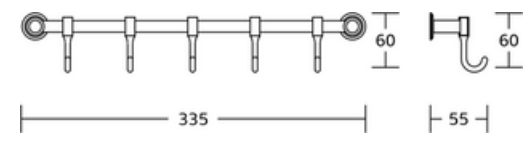

21732
Towel ring
Material: Zinc alloy
Size: 156x180x60mm

21733C
Toilet paper holder
Material: Zinc alloy
Size: 178x54x82mm

21724
Single towel bar
Material: Zinc alloy
Size: 663x54x82mm

31600series

31635
Robe hook
Material: Zinc alloy
Size: 60x40x35mm

31632
Towel ring
Material: Zinc alloy
Size: 155x170x45mm

31633C
Toilet paper holder
Material: Zinc alloy
Size: 210x50x80mm

31624
Single towel bar
Material: Zinc alloy
Size: 655x50x80mm

Basic Hooks

K-1030
3 Hooks
Material:SS+Zinc Alloy
Size:50x30x50mm

K-1031
3 Hooks
Material:SS+Zinc Alloy
Size:62x38x67mm

K-1032
5 Hooks
Material:SS+Zinc Alloy
Size:32x31x79mm

WT-7001
3 Hooks
Material:SS+Zinc Alloy
Size:285x45x30mm

WT-933
5 Hooks
Material:SS+Zinc Alloy
Size:30x30x70mm