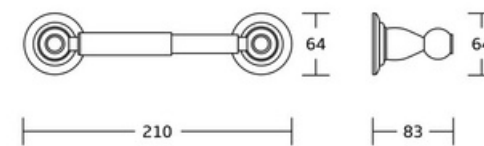

19724
Single towel bar
Material: Zinc alloy
Size: 669x60x86mm

19835
Robe hook
Material: Zinc alloy
Size: 64x74x83mm

19832
Towel ring
Material: Zinc alloy
Size: 160x180x83mm

19833B
Toilet paper holder
Material: Zinc alloy
Size: 180x125x83mm