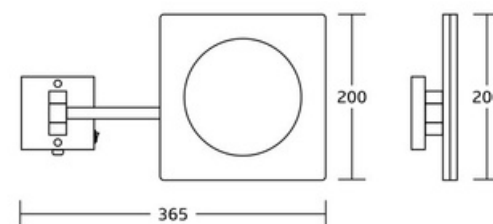

Face-painting Mirror