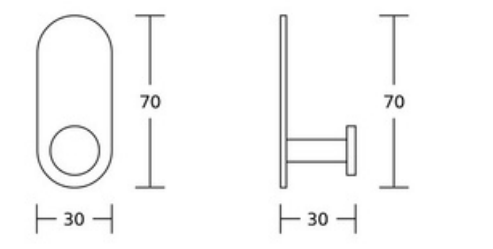

21732
Towel ring
Material: Zinc alloy
Size: 156x180x60mm

21733C
Toilet paper holder
Material: Zinc alloy
Size: 178x54x82mm

21724
Single towel bar
Material: Zinc alloy
Size: 663x54x82mm

31600series

31635
Robe hook
Material: Zinc alloy
Size: 60x40x35mm

31632
Towel ring
Material: Zinc alloy
Size: 155x170x45mm

31633C
Toilet paper holder
Material: Zinc alloy
Size: 210x50x80mm

31624
Single towel bar
Material: Zinc alloy
Size: 655x50x80mm

Basic Hooks

K-1030
3 Hooks
Material:SS+Zinc Alloy
Size:50x30x50mm

K-1031
3 Hooks
Material:SS+Zinc Alloy
Size:62x38x67mm

K-1032
5 Hooks
Material:SS+Zinc Alloy
Size:32x31x79mm

WT-7001
3 Hooks
Material:SS+Zinc Alloy
Size:285x45x30mm

WT-933
5 Hooks
Material:SS+Zinc Alloy
Size:30x30x70mm