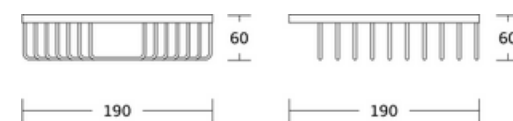

Corner Basket

WT-506
Single Corner Basket
Material:Brass
Size:260x60x215mm

WT-506D
Double Corner Basket
Material:Brass
Size:260x340x215mm

WT-506T
Triple Corner Basket
Material:Brass
Size:260x570x215mm

Corner Basket

WT-345D
Double Corner Basket
Material: Brass
Size: 255x390x150mm

WT-508
Single Corner Basket
Material: Brass
Size: 280x70x120mm

WT-508D
Double Corner Basket
Material: Brass
Size: 280x380x120mm

Corner Basket

WT-512
Single Corner Basket
Material: Brass
Size: 190x60x190mm

WT-512D
Double Corner Basket
Material: Brass
Size: 190x380x190mm

WT-512T
Triple Corner Basket
Material: Brass
Size: 190x565x190mm

Corner Basket