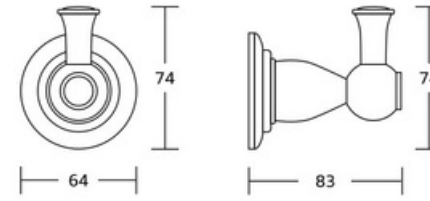

19700series

Chrome BN Gold Black Gun Metal

19735
Robe hook
Material: Zinc alloy
Size: 60x76x76mm

19732
Towel ring
Material: Zinc alloy
Size: 160x190x66mm

19733C
Toilet paper holder
Material: Zinc alloy
Size: 180x60x86mm

19724
Single towel bar
Material: Zinc alloy
Size: 669x60x86mm

19835
Robe hook
Material: Zinc alloy
Size: 64x74x83mm

19832
Towel ring
Material: Zinc alloy
Size: 160x180x83mm

19833B
Toilet paper holder
Material: Zinc alloy
Size: 180x125x83mm