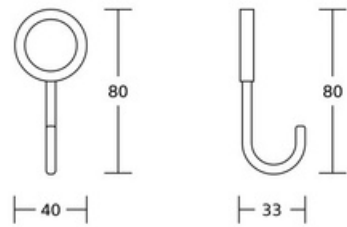

Basic Hooks

WT-7103
Hooks
Material:SS+Zinc Alloy
Size:180/240/300/360x40x40mm

WT-915
Hooks
Material:Brass
Size:160/220/285/350x25x38mm

WT-916
Hooks
Material:Brass
Size:190/270/350/430x18x40mm

Basic Hooks

WT-917
Hooks
Material:Brass
Size:165/240/315/390x30x30mm

WT-918
Hooks
Material:Brass
Size:17x17x30mm

WT-921
Hooks
Material:Brass
Size:250/320x32x25mm

WT-919
Hooks
Material:Brass
Size:168/245/320/390x30x30mm

Basic Hooks

WT-922
Hooks
Material: Brass
Size: 250/250x32x25mm

WT-926
Hooks
Material: Brass
Size: 190/250/350x30x40mm

WT-925
Hook
Material: Brass
Size: 40x80x33mm

WT-925B
Hook
Material: Brass
Size: 32x32x25mm

Toilet brush holder

WT-813
Toilet brush holder
Material: Stainless Steel
Size: 200x160x698mm