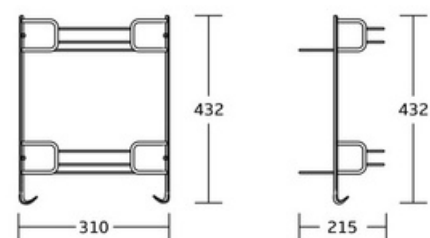

WT-512
Single Corner Basket
Material: Brass
Size: 190x60x190mm

WT-512D
Double Corner Basket
Material: Brass
Size: 190x380x190mm

WT-512T
Triple Corner Basket
Material: Brass
Size: 190x565x190mm

Corner Basket

WT-526
Single Corner Basket
Material: Brass
Size: 280x80x120mm

WT-526D
Double Corner Basket
Material: Brass
Size: 280x390x120mm

WT-534
Corner Shelf
Material: Brass
Size: 490x100x176mm

Corner Basket

WT-823
Single Corner Basket
Material: Brass
Size: 280x70x120mm

WT-823D
Double Corner Basket
Material: Brass
Size: 280x380x120mm

WT-34512
Single Corner Basket
Material: Brass
Size: 300x62x210mm

WT-34512D
Double Corner Basket
Material: Brass
Size: 300x400x210mm

Corner Basket

WT-1813
Single Corner Basket
Material:Brass
Size:320x180x215mm

WT-1813D
Double Corner Basket
Material:Brass
Size:310x432x215mm

WT-1826
Single Corner Basket
Material:Brass
Size:300x25x140mm

WT-1826D
Double Corner Basket
Material:Brass
Size:300x390x140mm