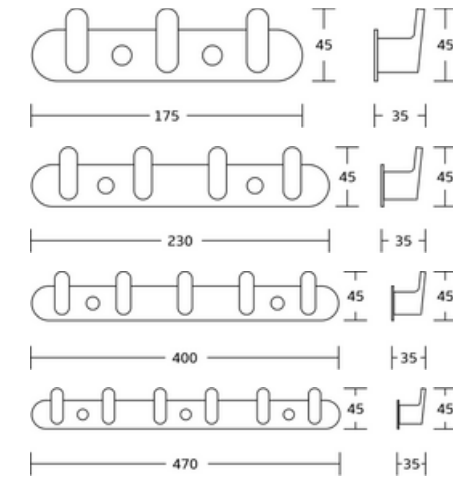

K-1031
3 Hooks
Material:SS+Zinc Alloy
Size:62x38x67mm

K-1032
5 Hooks
Material:SS+Zinc Alloy
Size:32x31x79mm

WT-7001
3 Hooks
Material:SS+Zinc Alloy
Size:285x45x30mm

WT-933
5 Hooks
Material:SS+Zinc Alloy
Size:30x30x70mm

WT-20335-4
4 Hooks
Material:SS+Zinc Alloy
Size:210x50x35mm

WT-20835-4
4 Hooks
Material:SS+Zinc Alloy
Size:250x30x40mm

WT-912
Bathroom Hook
Material:SS+Zinc Alloy
Size:25x150x80mm

WT-456
Hooks
Material:SS+Zinc Alloy
Size:255/295/335/375x60x55mm

Basic Hooks

Basic Hooks

WT-2053
Hooks
Material:SS+Zinc Alloy
Size:180/240/300/360x45x60mm

WT-4053
Hooks
Material:SS+Zinc Alloy
Size:180/240/300x40x45mm

WT-4153
Hooks
Material:SS+Zinc Alloy
Size:180/240/300x40x40mm

Basic Hooks

WT-5153
Hooks
Material:SS+Zinc Alloy
Size:180/240/300/360x40x40mm

WT-6053
Hooks
Material:SS+Zinc Alloy
Size:175/230/400/470x45x35mm

WT-6153
Hooks
Material:SS+Zinc Alloy
Size:360/440/520x60x40mm