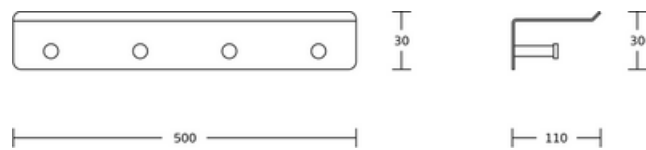

Corner Basket

WT-1827
Single Corner Basket
Material:Brass
Size:300x25x193mm

WT-1827D
Double Corner Basket
Material:Brass
Size:300x415x193mm

WT-1904
Single Corner Basket
Material:Brass
Size:260x75x225mm

WT-1909
Single Corner Basket
Material:Brass
Size:320x82x287mm

Corner Basket

WT-935
Single Corner Basket
Material:Stainless Steel 304
Size:300x20x200mm

WT-936
Single Corner Basket
Material:Stainless Steel 304
Size:400x30x110mm

WT-937
Single Corner Basket
Material:Stainless Steel 304
Size:500x30x110mm

Corner Basket

WT-514
Single Corner Basket
Material:Stainless Steel 304
Size:290x60x210mm

WT-514D
Double Corner Basket
Material:Stainless Steel 304
Size:290x390x210mm

WT-1909
Single Corner Basket
Material:Stainless Steel 304
Size:300x63x218mm