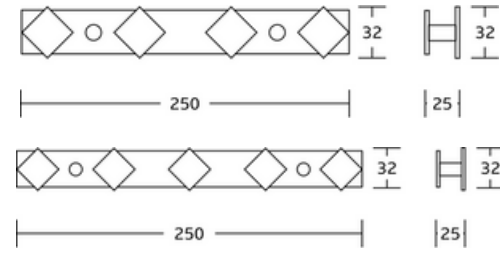

Basic Hooks

WT-7103
Hooks
Material:SS+Zinc Alloy
Size:180/240/300/360x40x40mm

WT-915
Hooks
Material:Brass
Size:160/220/285/350x25x38mm

WT-916
Hooks
Material:Brass
Size:190/270/350/430x18x40mm

Basic Hooks

WT-917
Hooks
Material:Brass
Size:165/240/315/390x30x30mm

WT-918
Hooks
Material:Brass
Size:17x17x30mm

WT-921
Hooks
Material:Brass
Size:250/320x32x25mm

WT-919
Hooks
Material:Brass
Size:168/245/320/390x30x30mm

Basic Hooks

WT-922
Hooks
Material: Brass
Size: 250/250x32x25mm

WT-926
Hooks
Material: Brass
Size: 190/250/350x30x40mm

WT-925
Hook
Material: Brass
Size: 40x80x33mm

WT-925B
Hook
Material: Brass
Size: 32x32x25mm

Toilet brush holder

WT-813
Toilet brush holder
Material: Stainless Steel
Size: 200x160x698mm