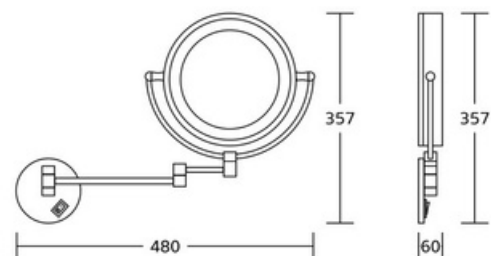

WT-1092
Face-painting Mirror
Material:Brass+SS 304
Size:375x220mm