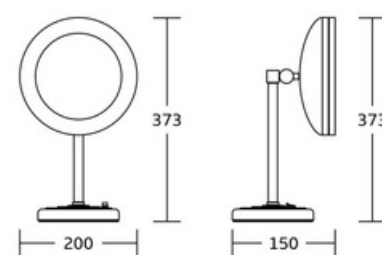

Face-painting Mirror

WT-1076
Face-painting Mirror
Material:Brass+SS 304
Size:270x310x35mm

WT-1096
Face-painting Mirror
Material:Brass+SS 304
Size:218x304mm

WT-1145
Face-painting Mirror
Material:Brass+SS 304
Size:153x335x125mm

WT-1087
Face-painting Mirror
Material:Brass+SS 304
Size:480x357x60mm

WT-1092
Face-painting Mirror
Material:Brass+SS 304
Size:375x220mm

Face-painting Mirror