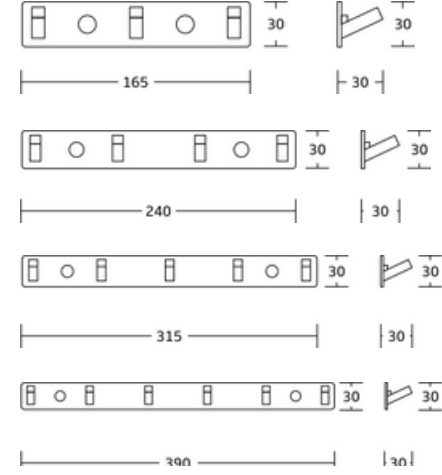

Basic Hooks

WT-5153
Hooks
Material:SS+Zinc Alloy
Size:180/240/300/360x40x40mm

WT-6053
Hooks
Material:SS+Zinc Alloy
Size:175/230/400/470x45x35mm

WT-6153
Hooks
Material:SS+Zinc Alloy
Size:360/440/520x60x40mm

Basic Hooks

WT-7103
Hooks
Material:SS+Zinc Alloy
Size:180/240/300/360x40x40mm

WT-915
Hooks
Material:Brass
Size:160/220/285/350x25x38mm

WT-916
Hooks
Material:Brass
Size:190/270/350/430x18x40mm

Basic Hooks

WT-917
Hooks
Material:Brass
Size:165/240/315/390x30x30mm

WT-918
Hooks
Material:Brass
Size:17x17x30mm

WT-921
Hooks
Material:Brass
Size:250/320x32x25mm

WT-919
Hooks
Material:Brass
Size:168/245/320/390x30x30mm

Basic Hooks

WT-922
Hooks
Material: Brass
Size: 250/250x32x25mm