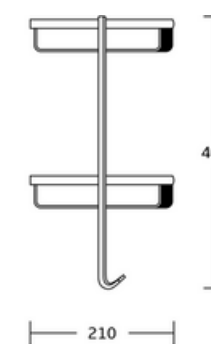

WT-345D
Double Corner Basket
Material: Brass
Size: 255x390x150mm

WT-508
Single Corner Basket
Material: Brass
Size: 280x70x120mm

WT-508D
Double Corner Basket
Material: Brass
Size: 280x380x120mm

Corner Basket

WT-512
Single Corner Basket
Material: Brass
Size: 190x60x190mm

WT-512D
Double Corner Basket
Material: Brass
Size: 190x380x190mm

WT-512T
Triple Corner Basket
Material: Brass
Size: 190x565x190mm

Corner Basket

WT-526
Single Corner Basket
Material: Brass
Size: 280x80x120mm

WT-526D
Double Corner Basket
Material: Brass
Size: 280x390x120mm

WT-534
Corner Shelf
Material: Brass
Size: 490x100x176mm

Corner Basket

WT-823
Single Corner Basket
Material: Brass
Size: 280x70x120mm

WT-823D
Double Corner Basket
Material: Brass
Size: 280x380x120mm

WT-34512
Single Corner Basket
Material: Brass
Size: 300x62x210mm

WT-34512D
Double Corner Basket
Material: Brass
Size: 300x400x210mm

Corner Basket