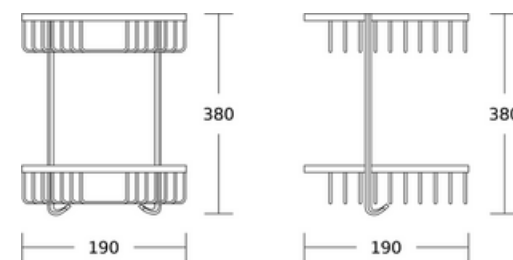

Corner Basket

WT-506
Single Corner Basket
Material:Brass
Size:260x60x215mm

WT-506D
Double Corner Basket
Material:Brass
Size:260x340x215mm

WT-506T
Triple Corner Basket
Material:Brass
Size:260x570x215mm

Corner Basket

WT-345D
Double Corner Basket
Material: Brass
Size: 255x390x150mm

WT-508
Single Corner Basket
Material: Brass
Size: 280x70x120mm

WT-508D
Double Corner Basket
Material: Brass
Size: 280x380x120mm

Corner Basket

WT-512
Single Corner Basket
Material: Brass
Size: 190x60x190mm

WT-512D
Double Corner Basket
Material: Brass
Size: 190x380x190mm

WT-512T
Triple Corner Basket
Material: Brass
Size: 190x565x190mm

Corner Basket

WT-526
Single Corner Basket
Material: Brass
Size: 280x80x120mm

WT-526D
Double Corner Basket
Material: Brass
Size: 280x390x120mm

WT-534
Corner Shelf
Material: Brass
Size: 490x100x176mm

Corner Basket

WT-823
Single Corner Basket
Material: Brass
Size: 280x70x120mm