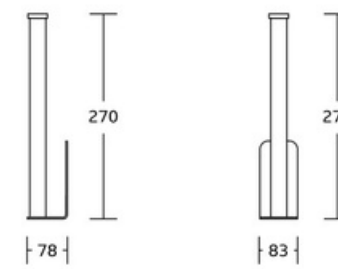

WT-881
Toilet brush holder
Material:Aluminium
Size:170x88x460mm

WT-882
Toilet brush holder
Material:Aluminium
Size:115x88x402mm

Toilet Paper & Roll Holder

Sh01
Toilet Paper & Roll Holder
Material:Stainless Steel 304
Size:170x170x535mm

Sh02
Toilet Paper & Roll Holder
Material:Stainless Steel 304
Size:280x165x330mm

WT-1120
Toilet Paper & Roll Holder
Material:Stainless Steel 304
Size:200x135x146mm

Toilet Paper & Roll Holder

WT-1198
Toilet Paper & Roll Holder
Material:Stainless Steel 304
Size:78x130x83mm

WT-1199
Toilet Paper & Roll Holder
Material:Stainless Steel 304
Size:78x130x83mm

WT-1196
Toilet Paper & Roll Holder
Material:Stainless Steel 304
Size:270x95x100mm

WT-1197
Toilet Paper & Roll Holder
Material:Stainless Steel 304
Size:143x95x100mm