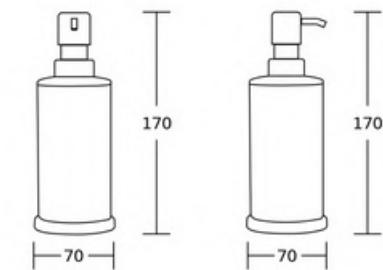

Soap Dispenser

WT-621
Soap Dispenser
Material:Stainless Steel
Size:50x189mm

WT-622
Soap Dispenser
Material:Stainless Steel
Size:50x189mm

WT-627
Soap Dispenser
Material:Stainless Steel
Size:50x189mm

Soap Dispenser

WT-628
Soap Dispenser
Material:Stainless Steel
Size:50x189mm

WT-625
Soap Dispenser
Material:Aluminium
Size:70x170mm

WT-626
Soap Dispenser
Material:Aluminium
Size:90x170mm

COMFORTABLE
AND ENDURABLE

TISSUE BOX SERIES