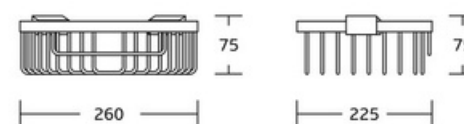

WT-1813
Single Corner Basket
Material:Brass
Size:320x180x215mm

WT-1813D
Double Corner Basket
Material:Brass
Size:310x432x215mm

WT-1826
Single Corner Basket
Material:Brass
Size:300x25x140mm

WT-1826D
Double Corner Basket
Material:Brass
Size:300x390x140mm

Corner Basket

WT-1827
Single Corner Basket
Material:Brass
Size:300x25x193mm

WT-1827D
Double Corner Basket
Material:Brass
Size:300x415x193mm

WT-1904
Single Corner Basket
Material:Brass
Size:260x75x225mm

WT-1909
Single Corner Basket
Material:Brass
Size:320x82x287mm