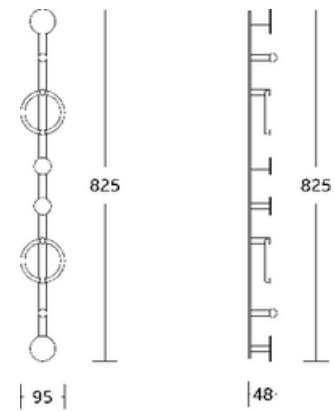

31632
Towel ring
Material: Zinc alloy
Size: 155x170x45mm

31633C
Toilet paper holder
Material: Zinc alloy
Size: 210x50x80mm

31624
Single towel bar
Material: Zinc alloy
Size: 655x50x80mm

Basic Hooks

K-1030
3 Hooks
Material:SS+Zinc Alloy
Size:50x30x50mm

Corner Basket

WT-514
Single Corner Basket
Material:Stainless Steel 304
Size:290x60x210mm

WT-514D
Double Corner Basket
Material:Stainless Steel 304
Size:290x390x210mm

WT-1909
Single Corner Basket
Material:Stainless Steel 304
Size:300x63x218mm

Swivel Towel Bar

WT-3922
Swivel Towel Bar
Material:Stainless Steel 304
Size:368x155x43mm

WT-3923
Swivel Towel Bar
Material:Stainless Steel 304
Size:368x195x43mm

WT-3924
Swivel Towel Bar
Material:Stainless Steel 304
Size:368x270x43mm

Coat Rack

WT-928
Coat Rack
Material:Stainless Steel 304
Size:568x95x48mm

WT-929
Coat Rack
Material:Stainless Steel 304
Size:95x825x48mm

WT-930
Coat Rack
Material:Stainless Steel 304
Size:160x600x125mm

Face-painting Mirror