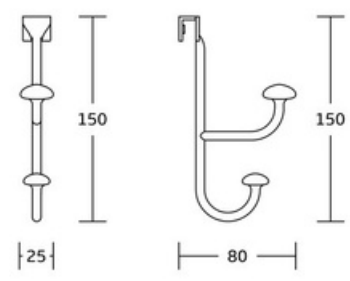

21732
Towel ring
Material: Zinc alloy
Size: 156x180x60mm

21733C
Toilet paper holder
Material: Zinc alloy
Size: 178x54x82mm

21724
Single towel bar
Material: Zinc alloy
Size: 663x54x82mm

31600series

31635
Robe hook
Material: Zinc alloy
Size: 60x40x35mm

31632
Towel ring
Material: Zinc alloy
Size: 155x170x45mm

31633C
Toilet paper holder
Material: Zinc alloy
Size: 210x50x80mm

31624
Single towel bar
Material: Zinc alloy
Size: 655x50x80mm

Basic Hooks

K-1030
3 Hooks
Material:SS+Zinc Alloy
Size:50x30x50mm

K-1031
3 Hooks
Material:SS+Zinc Alloy
Size:62x38x67mm

K-1032
5 Hooks
Material:SS+Zinc Alloy
Size:32x31x79mm

WT-7001
3 Hooks
Material:SS+Zinc Alloy
Size:285x45x30mm

WT-933
5 Hooks
Material:SS+Zinc Alloy
Size:30x30x70mm

WT-20335-4
4 Hooks
Material:SS+Zinc Alloy
Size:210x50x35mm

WT-20835-4
4 Hooks
Material:SS+Zinc Alloy
Size:250x30x40mm

WT-912
Bathroom Hook
Material:SS+Zinc Alloy
Size:25x150x80mm

WT-456
Hooks
Material:SS+Zinc Alloy
Size:255/295/335/375x60x55mm